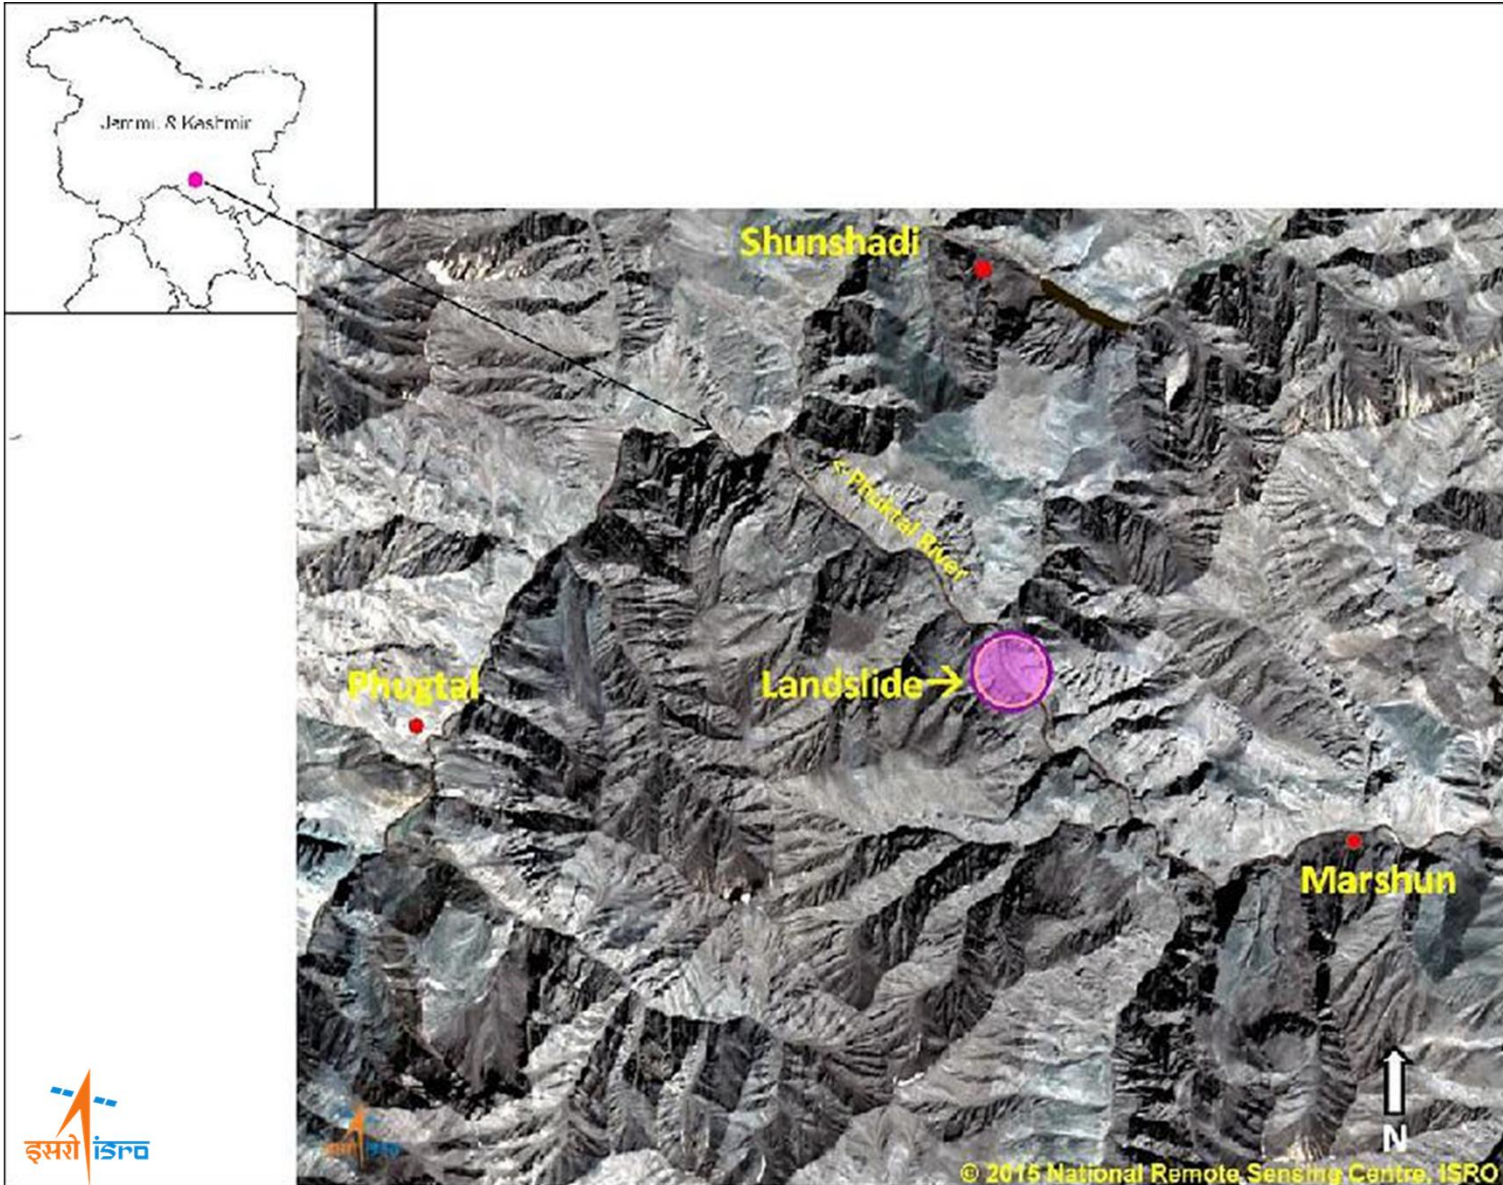

CARTOSAT 2D : Launched in 2017

CARTOSAT 2F : Launched in 2018

Multi-spectral Image taken of Doha, Qatar

CARTOSAT 3

Multi-spectral Image taken of Doha, Qatar on 26 June, 2017

Panchromatic Image taken of Doha, Qatar on 26 June, 2017

20-Jan-2015
Cartosat-2 (1 m)

25-Jan-2015
Cartosat-2 (1 m)

CARTOSAT : A Technical Odyssey Unveiling Earth's Topography

**Karmaveer Bhaurao Patil College Of Engineering,
Satara, Maharashtra**

Miss. Snehal Pravin Barge
snehalbarge234@gmail.com