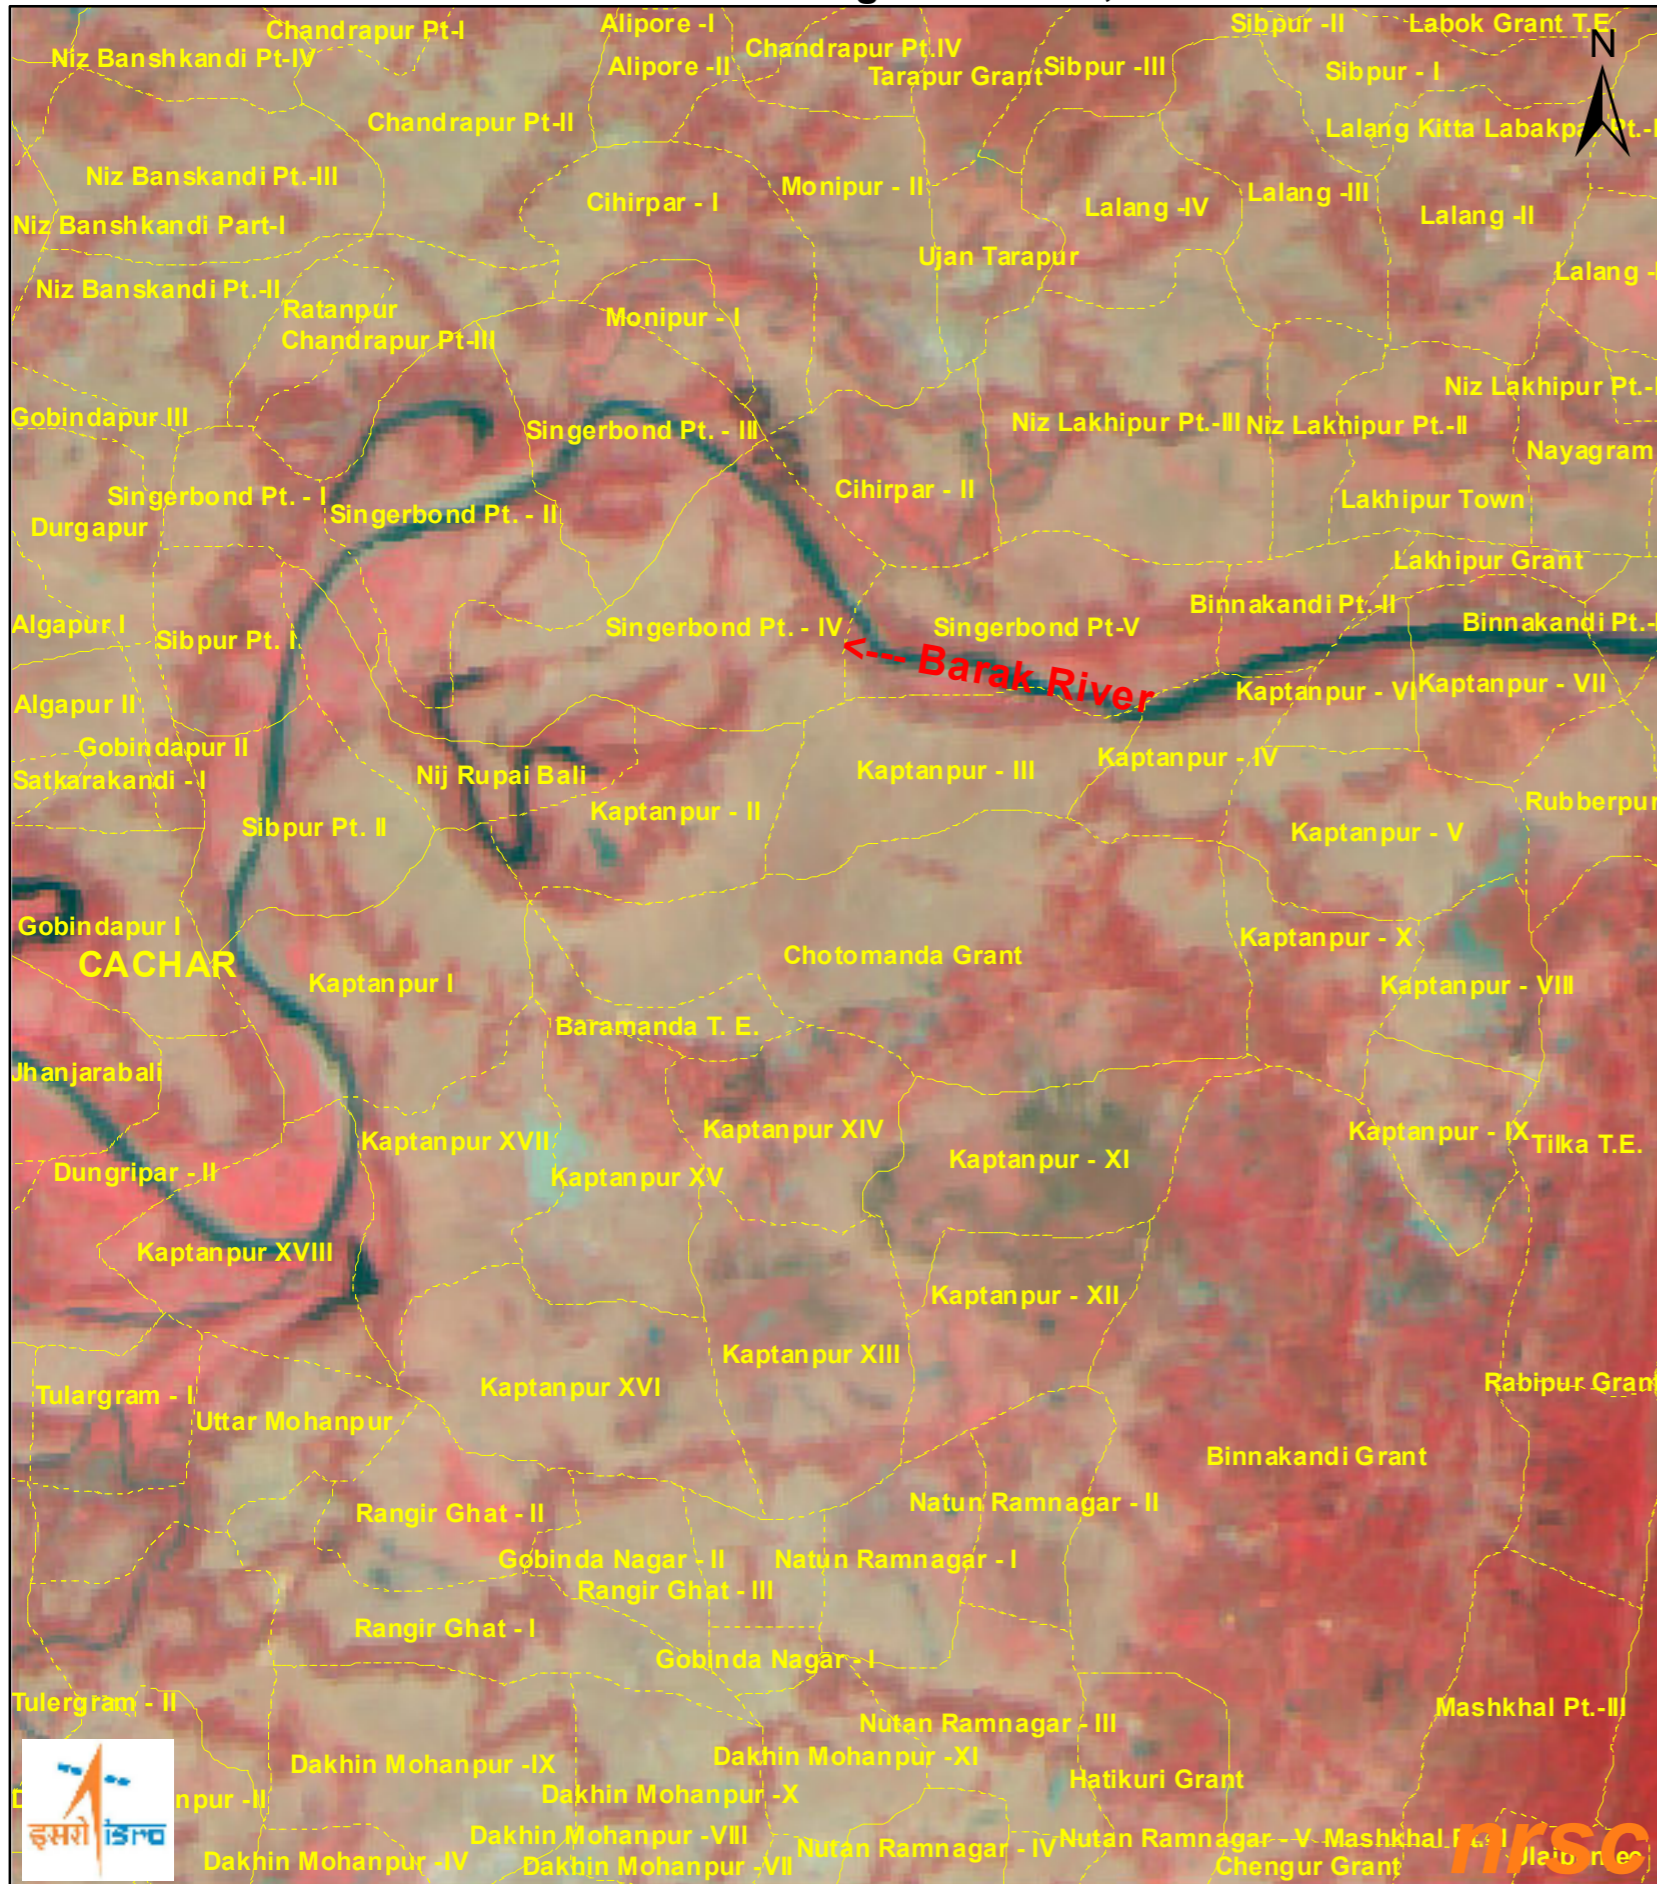

# Flood Inundation in Part of Assam State

Pre-Flood Resourcesat-2 AWiFS Image of Mar 02, 2022

During Flood Resourcesat-2 LISS IV FMX Image of May 20, 2022

RRES  
National Remote Sensing Centre, ISRO  
Dept. of Space, Govt. of India  
Hyderabad- 500 037  
E-Mail: [flood@nrsc.gov.in](mailto:flood@nrsc.gov.in)  
[www.nrsc.gov.in](http://www.nrsc.gov.in)

Location Map