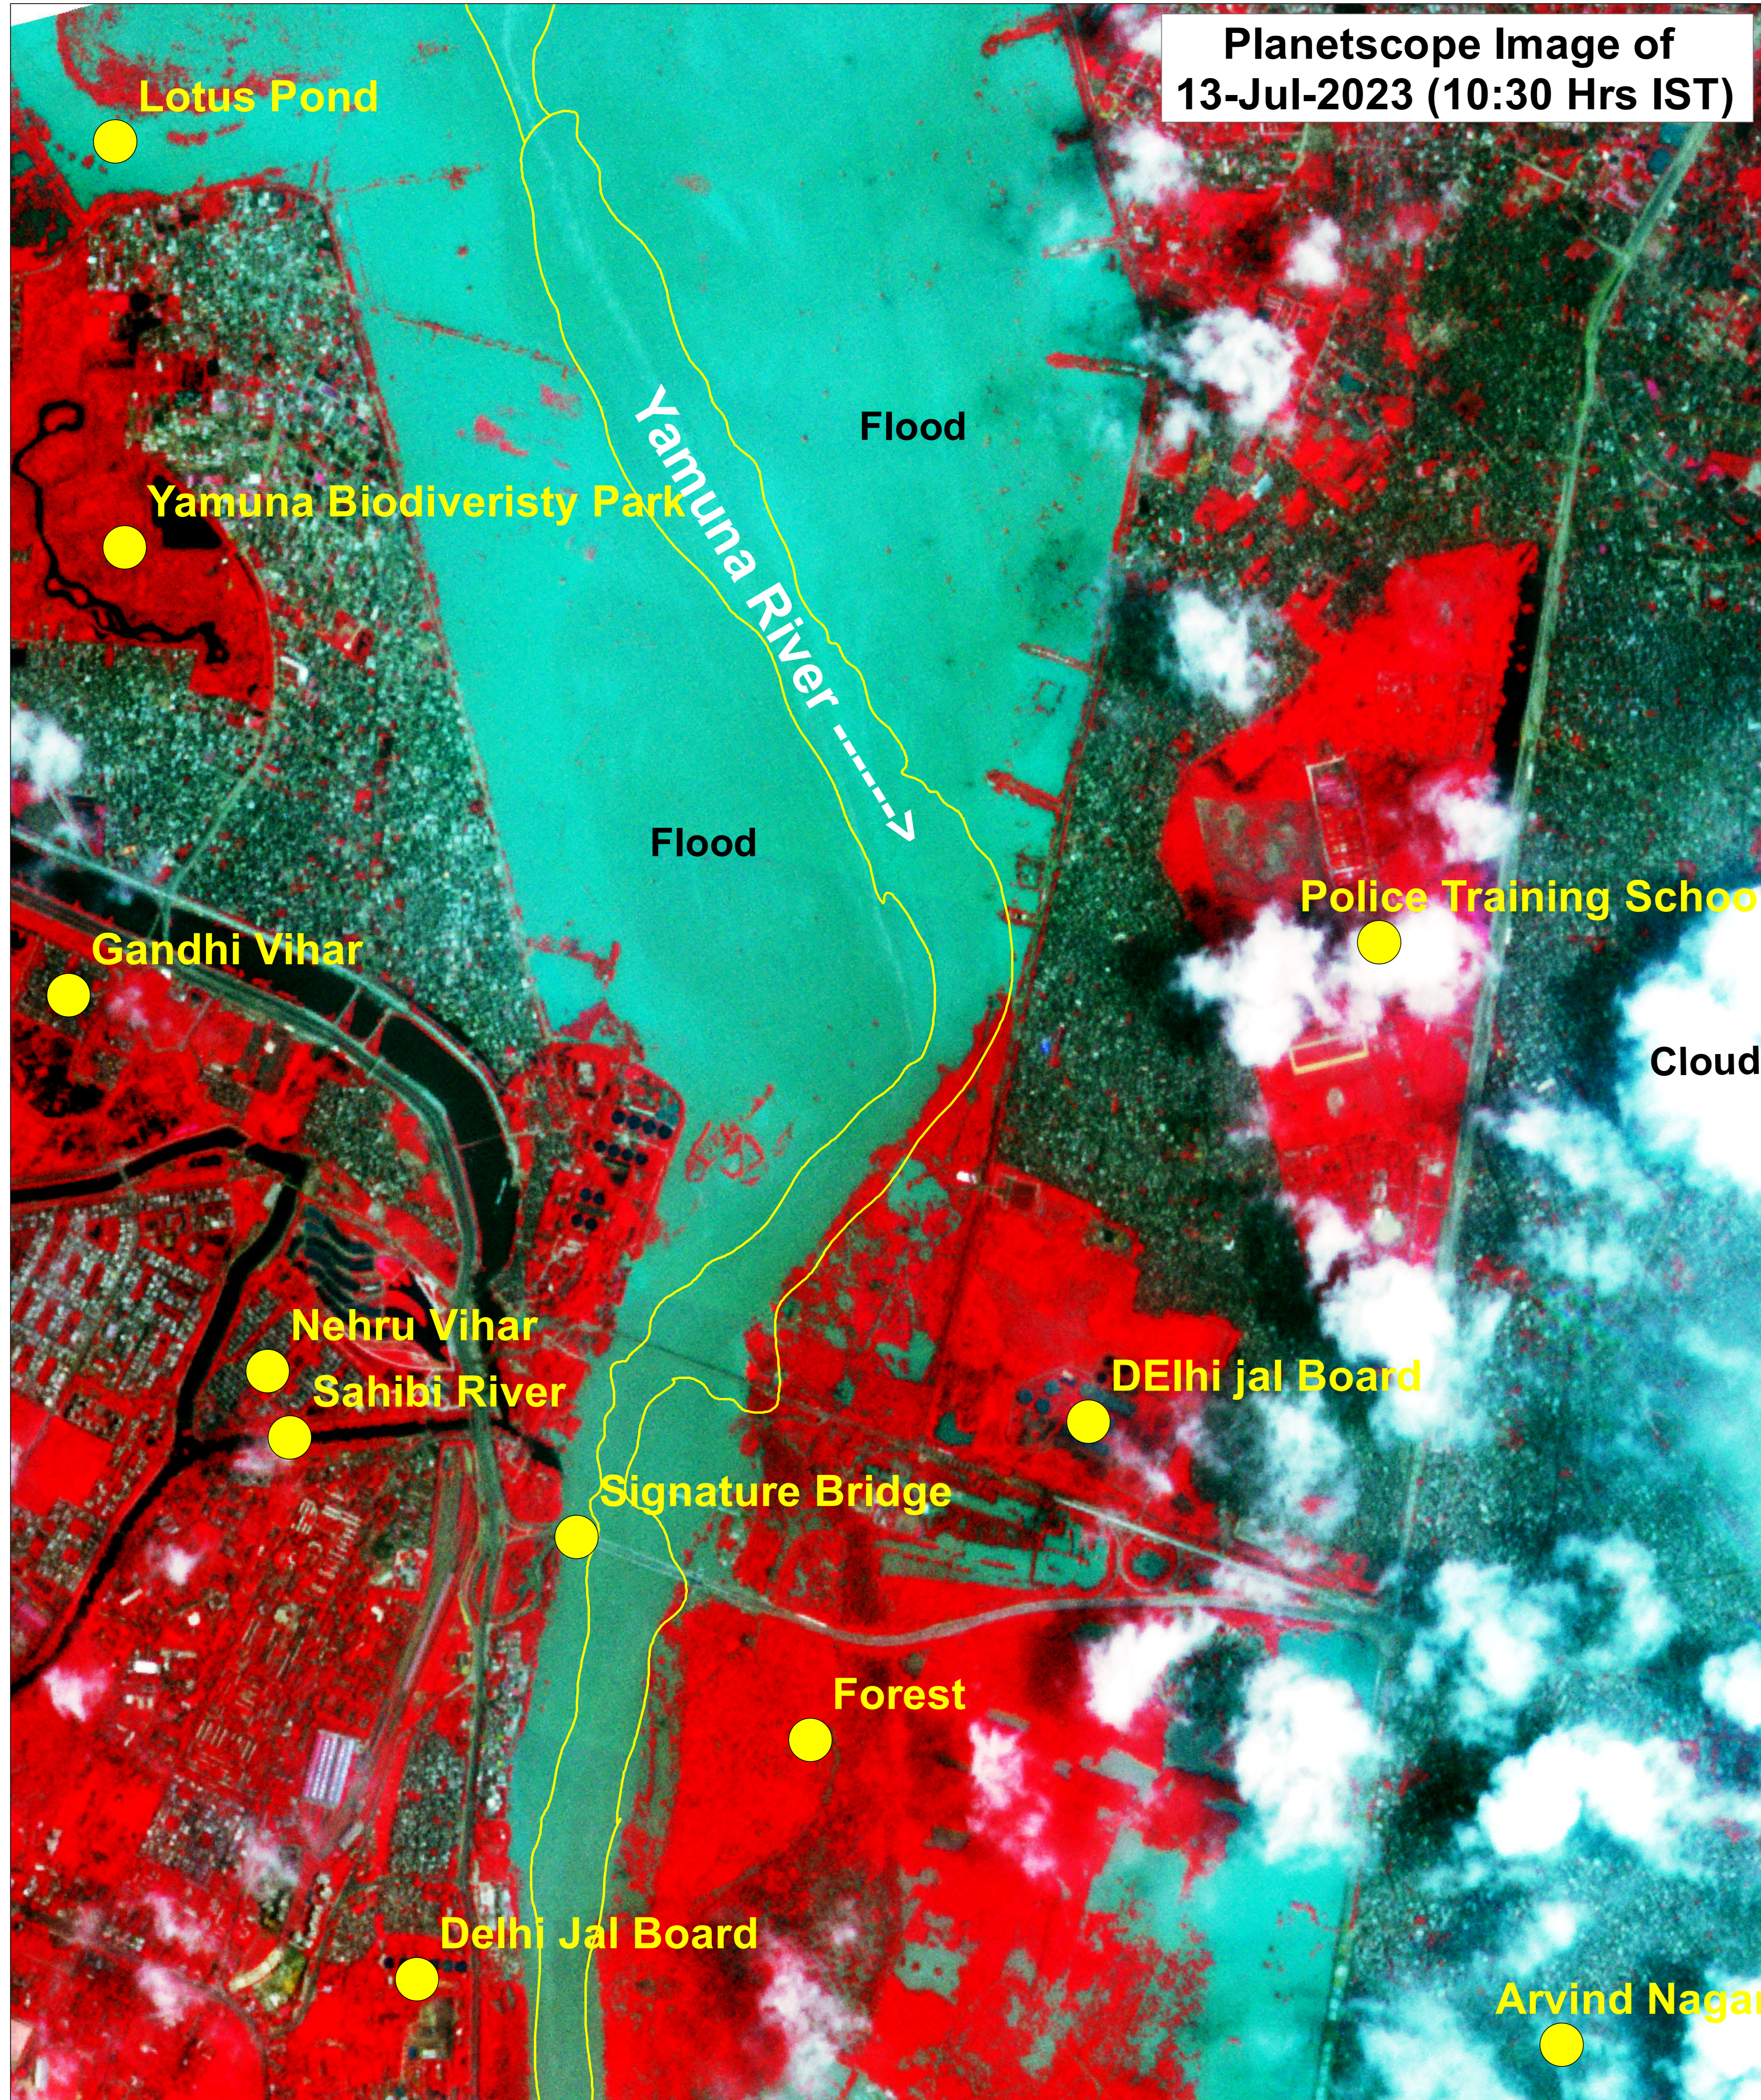

Satellite Image Showing Flood Inundation along Yamuna River & Standing water in Parts of Delhi

Date of Issue : 19.07.2023
 MAP ID: 2023/FL/DL/26-VAP/16-Jul-2023

RRES
 National Remote Sensing Centre, ISRO
 Dept. of Space, Govt. of India
 Hyderabad- 500 037
 E-Mail: flood@nrsc.gov.in
www.nrsc.gov.in