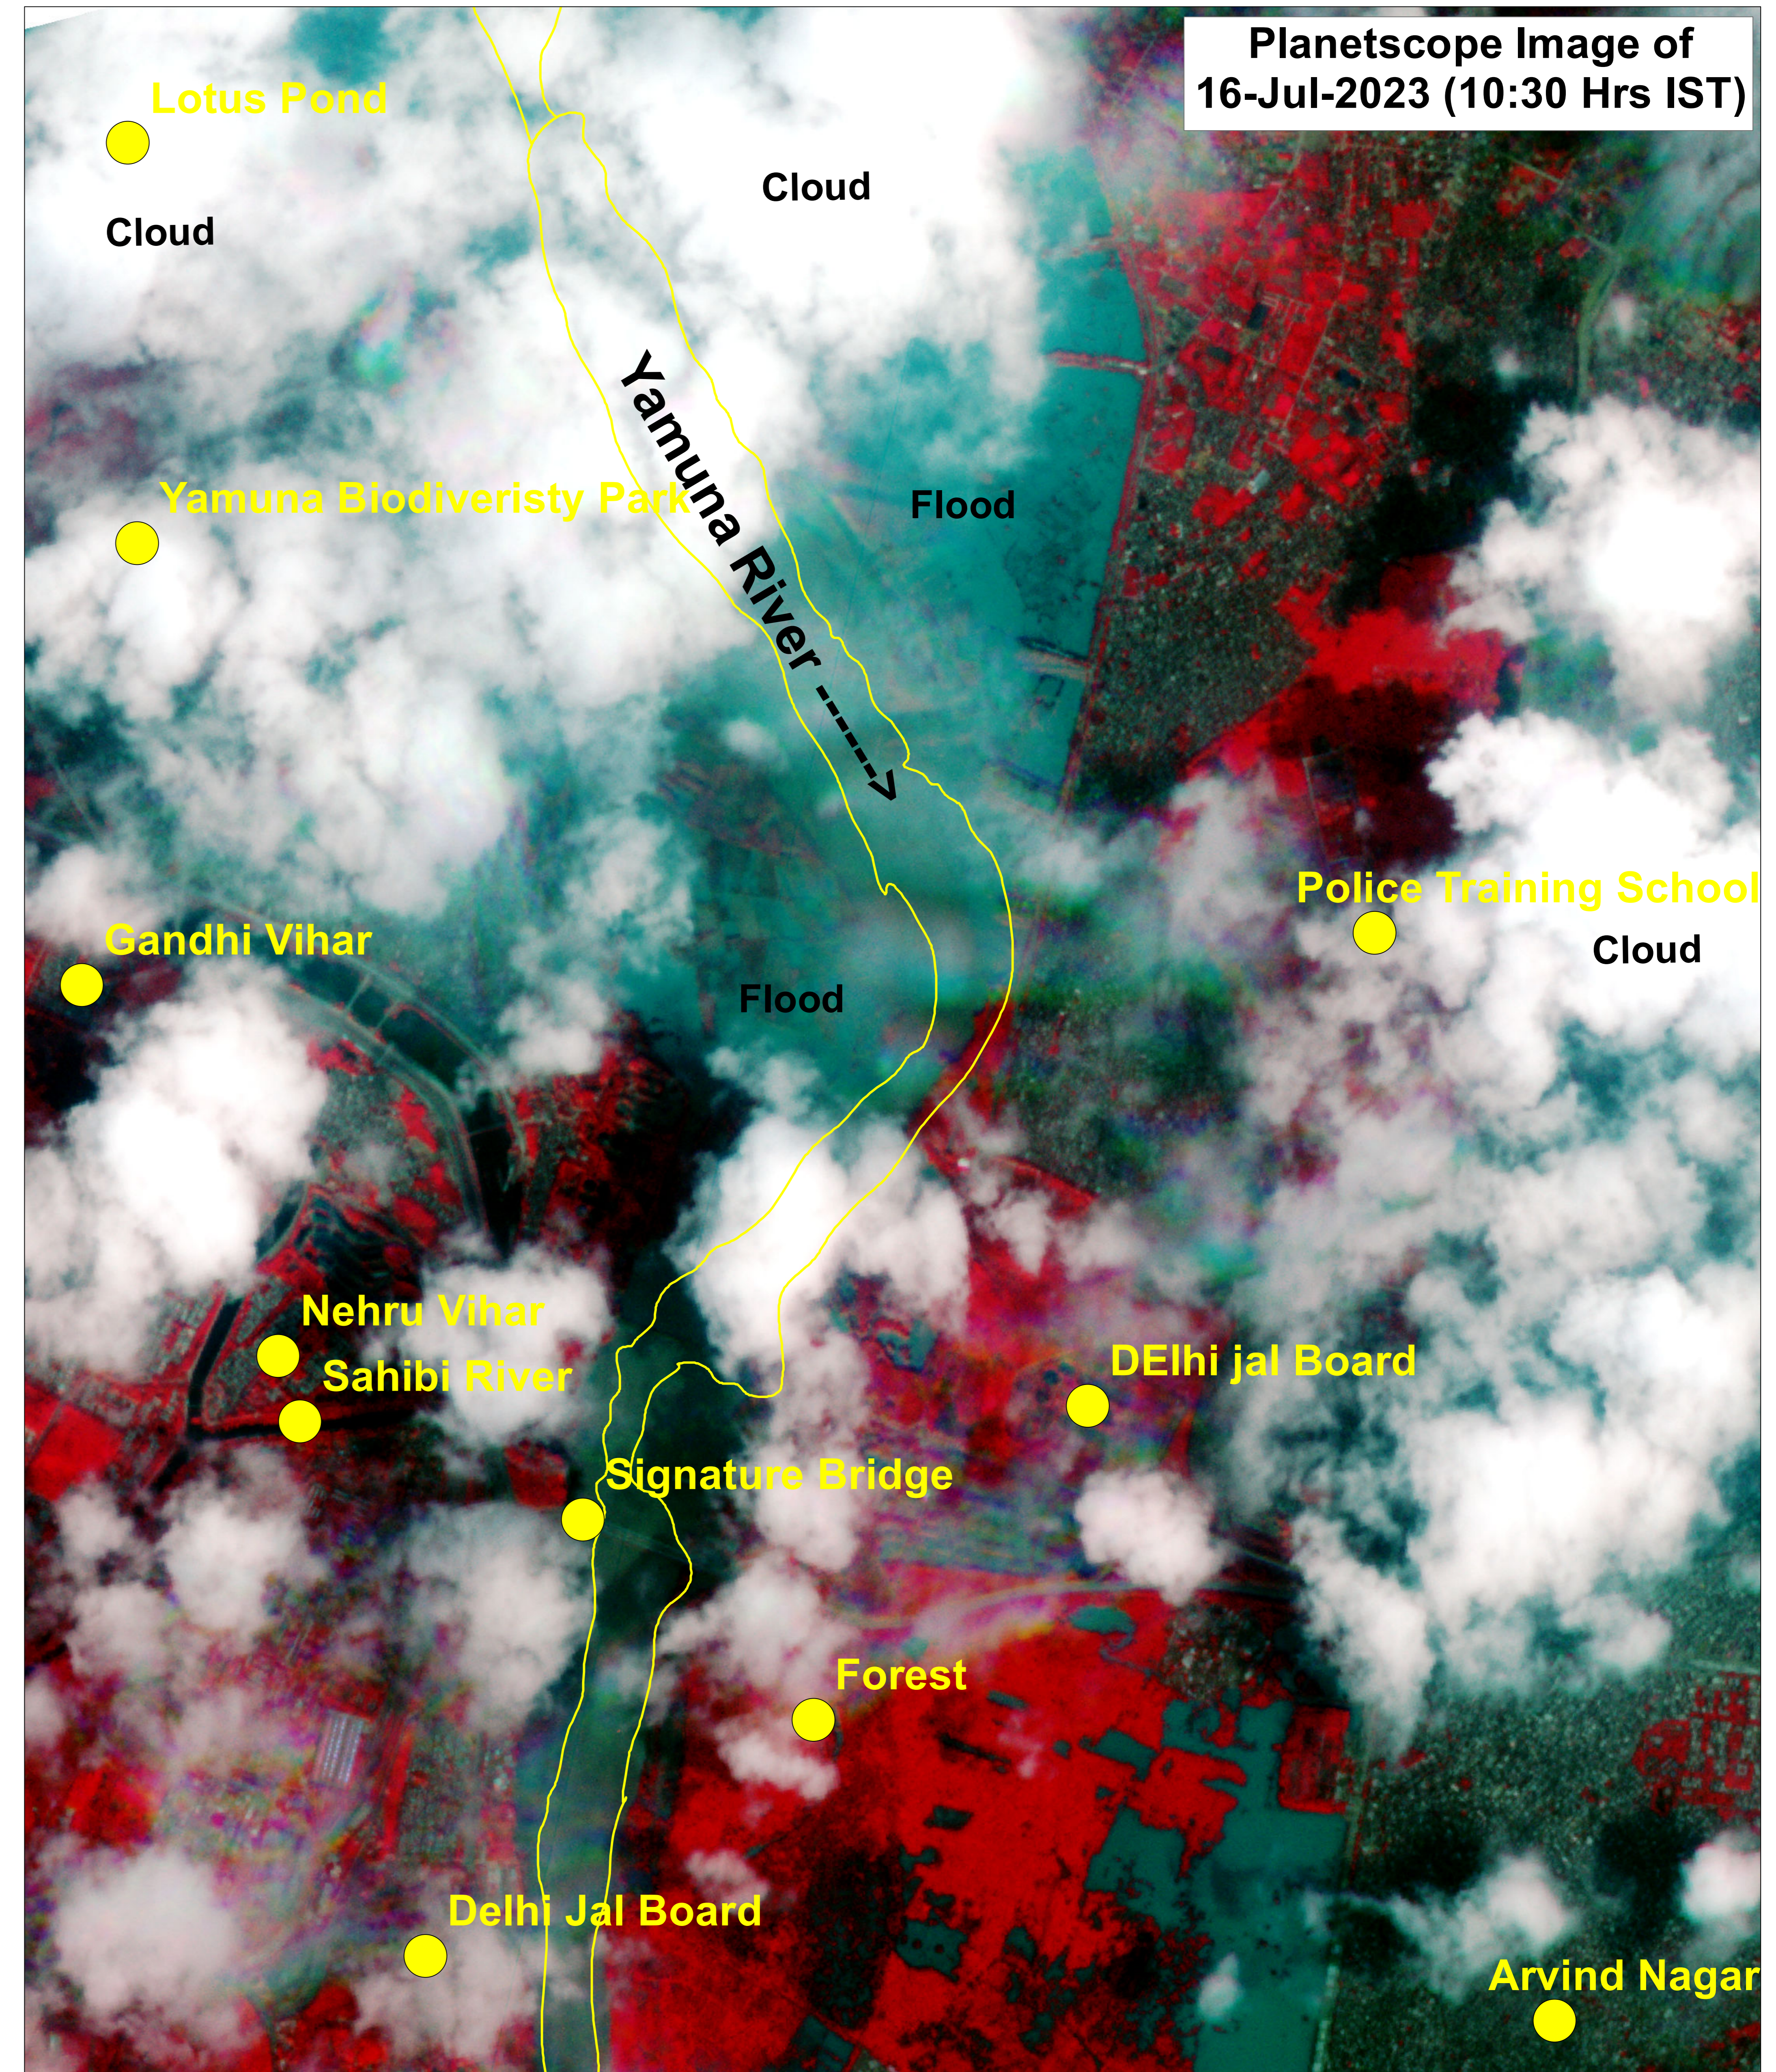

Satellite Image Showing Flood Inundation along Yamuna River & Standing water in Parts of Delhi

Date of Issue : 19.07.2023
 MAP ID: 2023/FL/DL/26-VAP/16-Jul-2023

RRES
 National Remote Sensing Centre, ISRO
 Dept. of Space, Govt. of India
 Hyderabad- 500 037
 E-Mail: flood@nrsc.gov.in
www.nrsc.gov.in