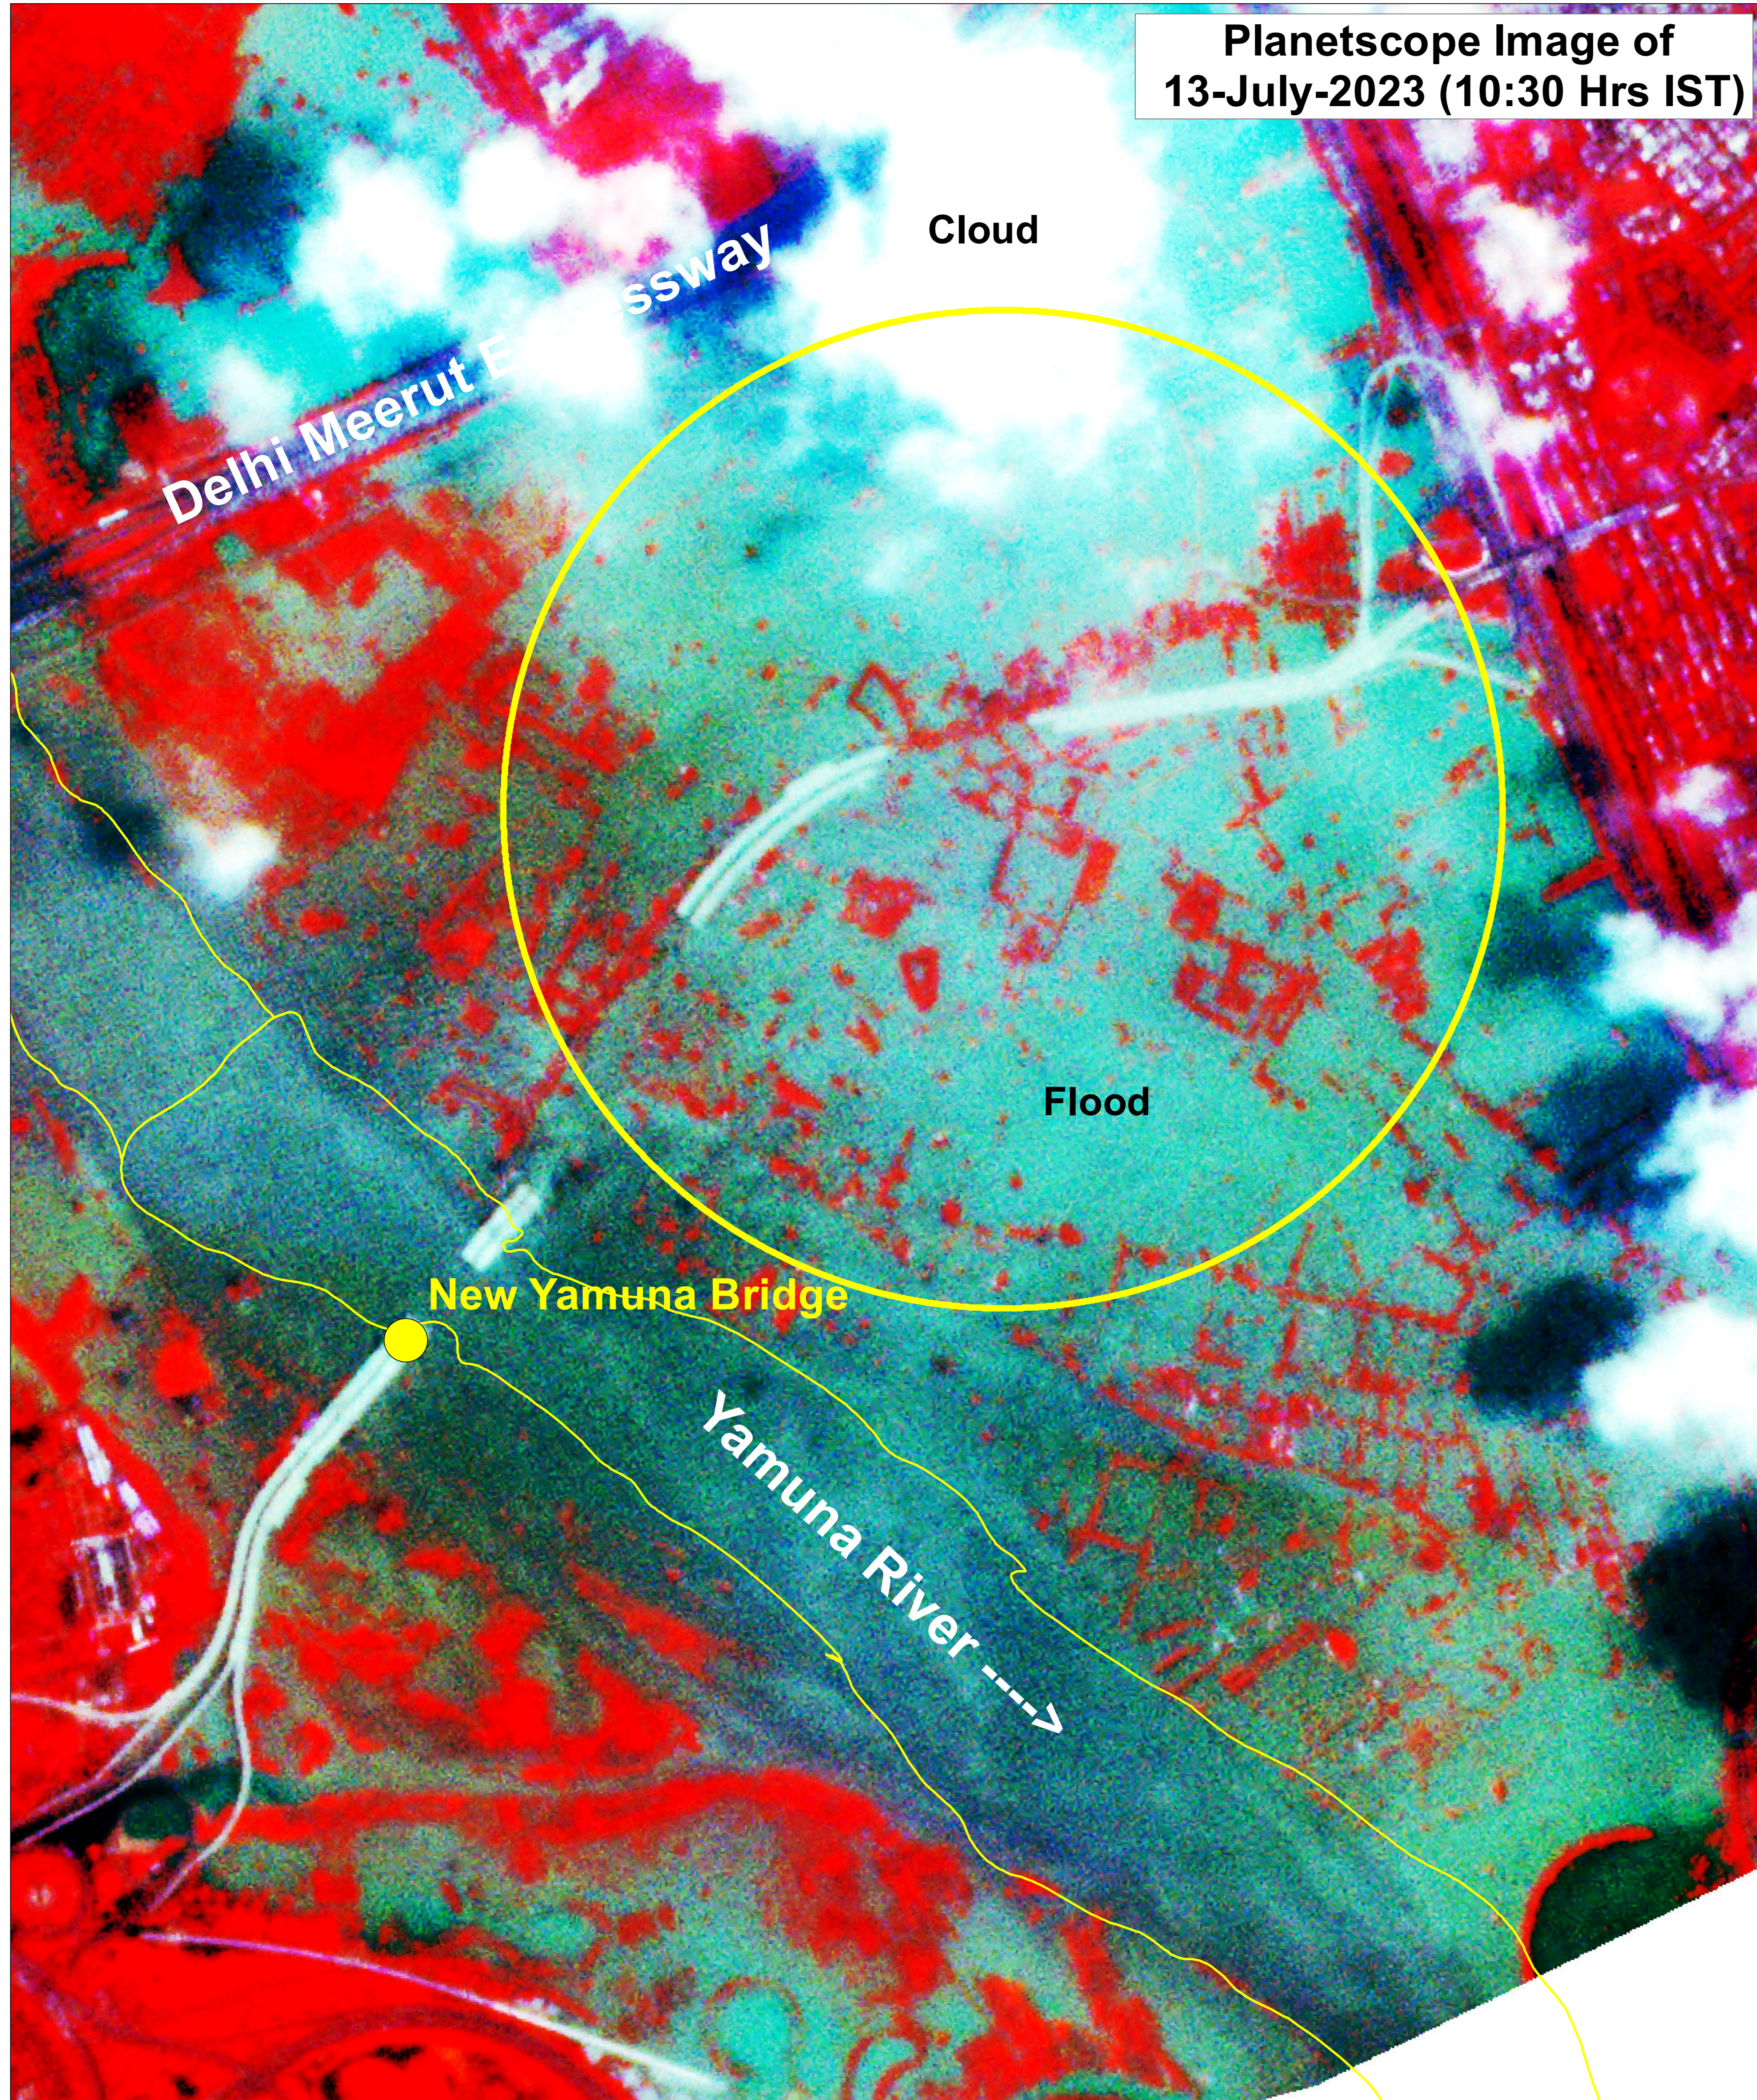

Satellite Image Showing Flood Inundation along Yamuna River & Standing water in Parts of Delhi

Date of Issue : 19.07.2023
 MAP ID: 2023/FL/DL/25-VAP/16-Jul-2023

RRES
 National Remote Sensing Centre, ISRO
 Dept. of Space, Govt. of India
 Hyderabad- 500 037
 E-Mail: flood@nrsc.gov.in
www.nrsc.gov.in