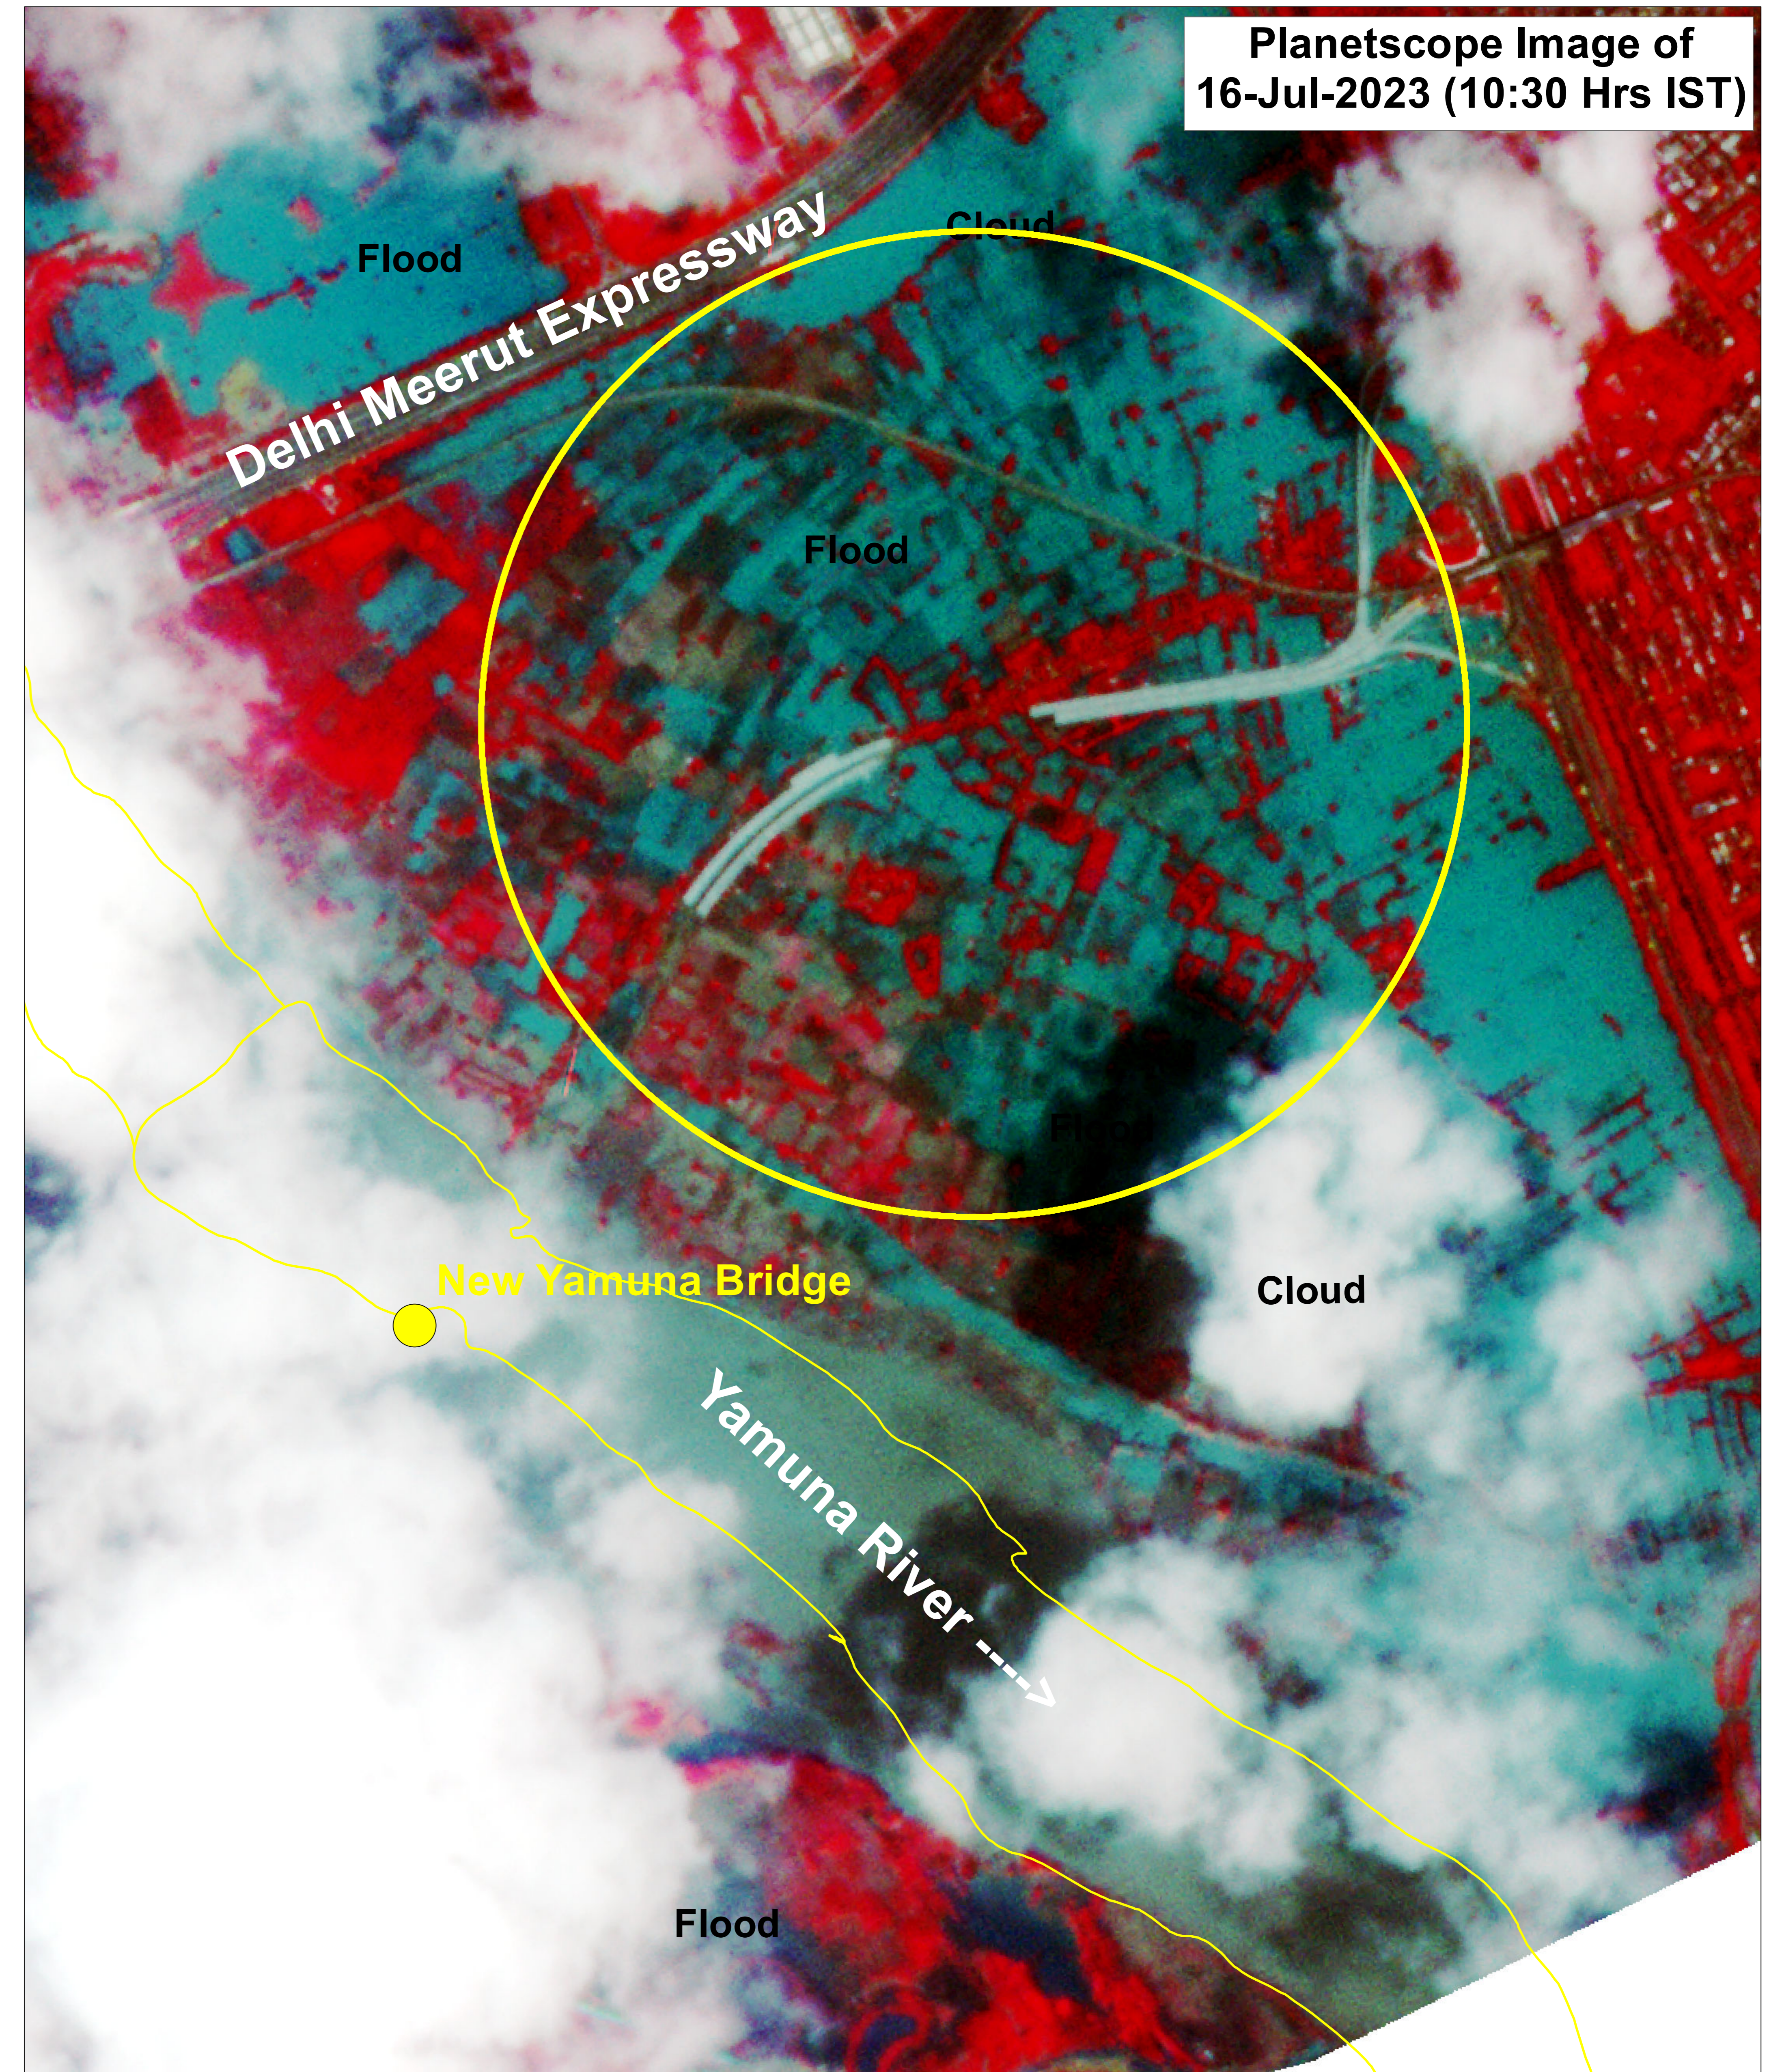

Satellite Image Showing Flood Inundation along Yamuna River & Standing water in Parts of Delhi

Date of Issue : 19.07.2023
 MAP ID: 2023/FL/DL/25-VAP/16-Jul-2023

RRES
 National Remote Sensing Centre, ISRO
 Dept. of Space, Govt. of India
 Hyderabad- 500 037
 E-Mail: flood@nrsc.gov.in
www.nrsc.gov.in