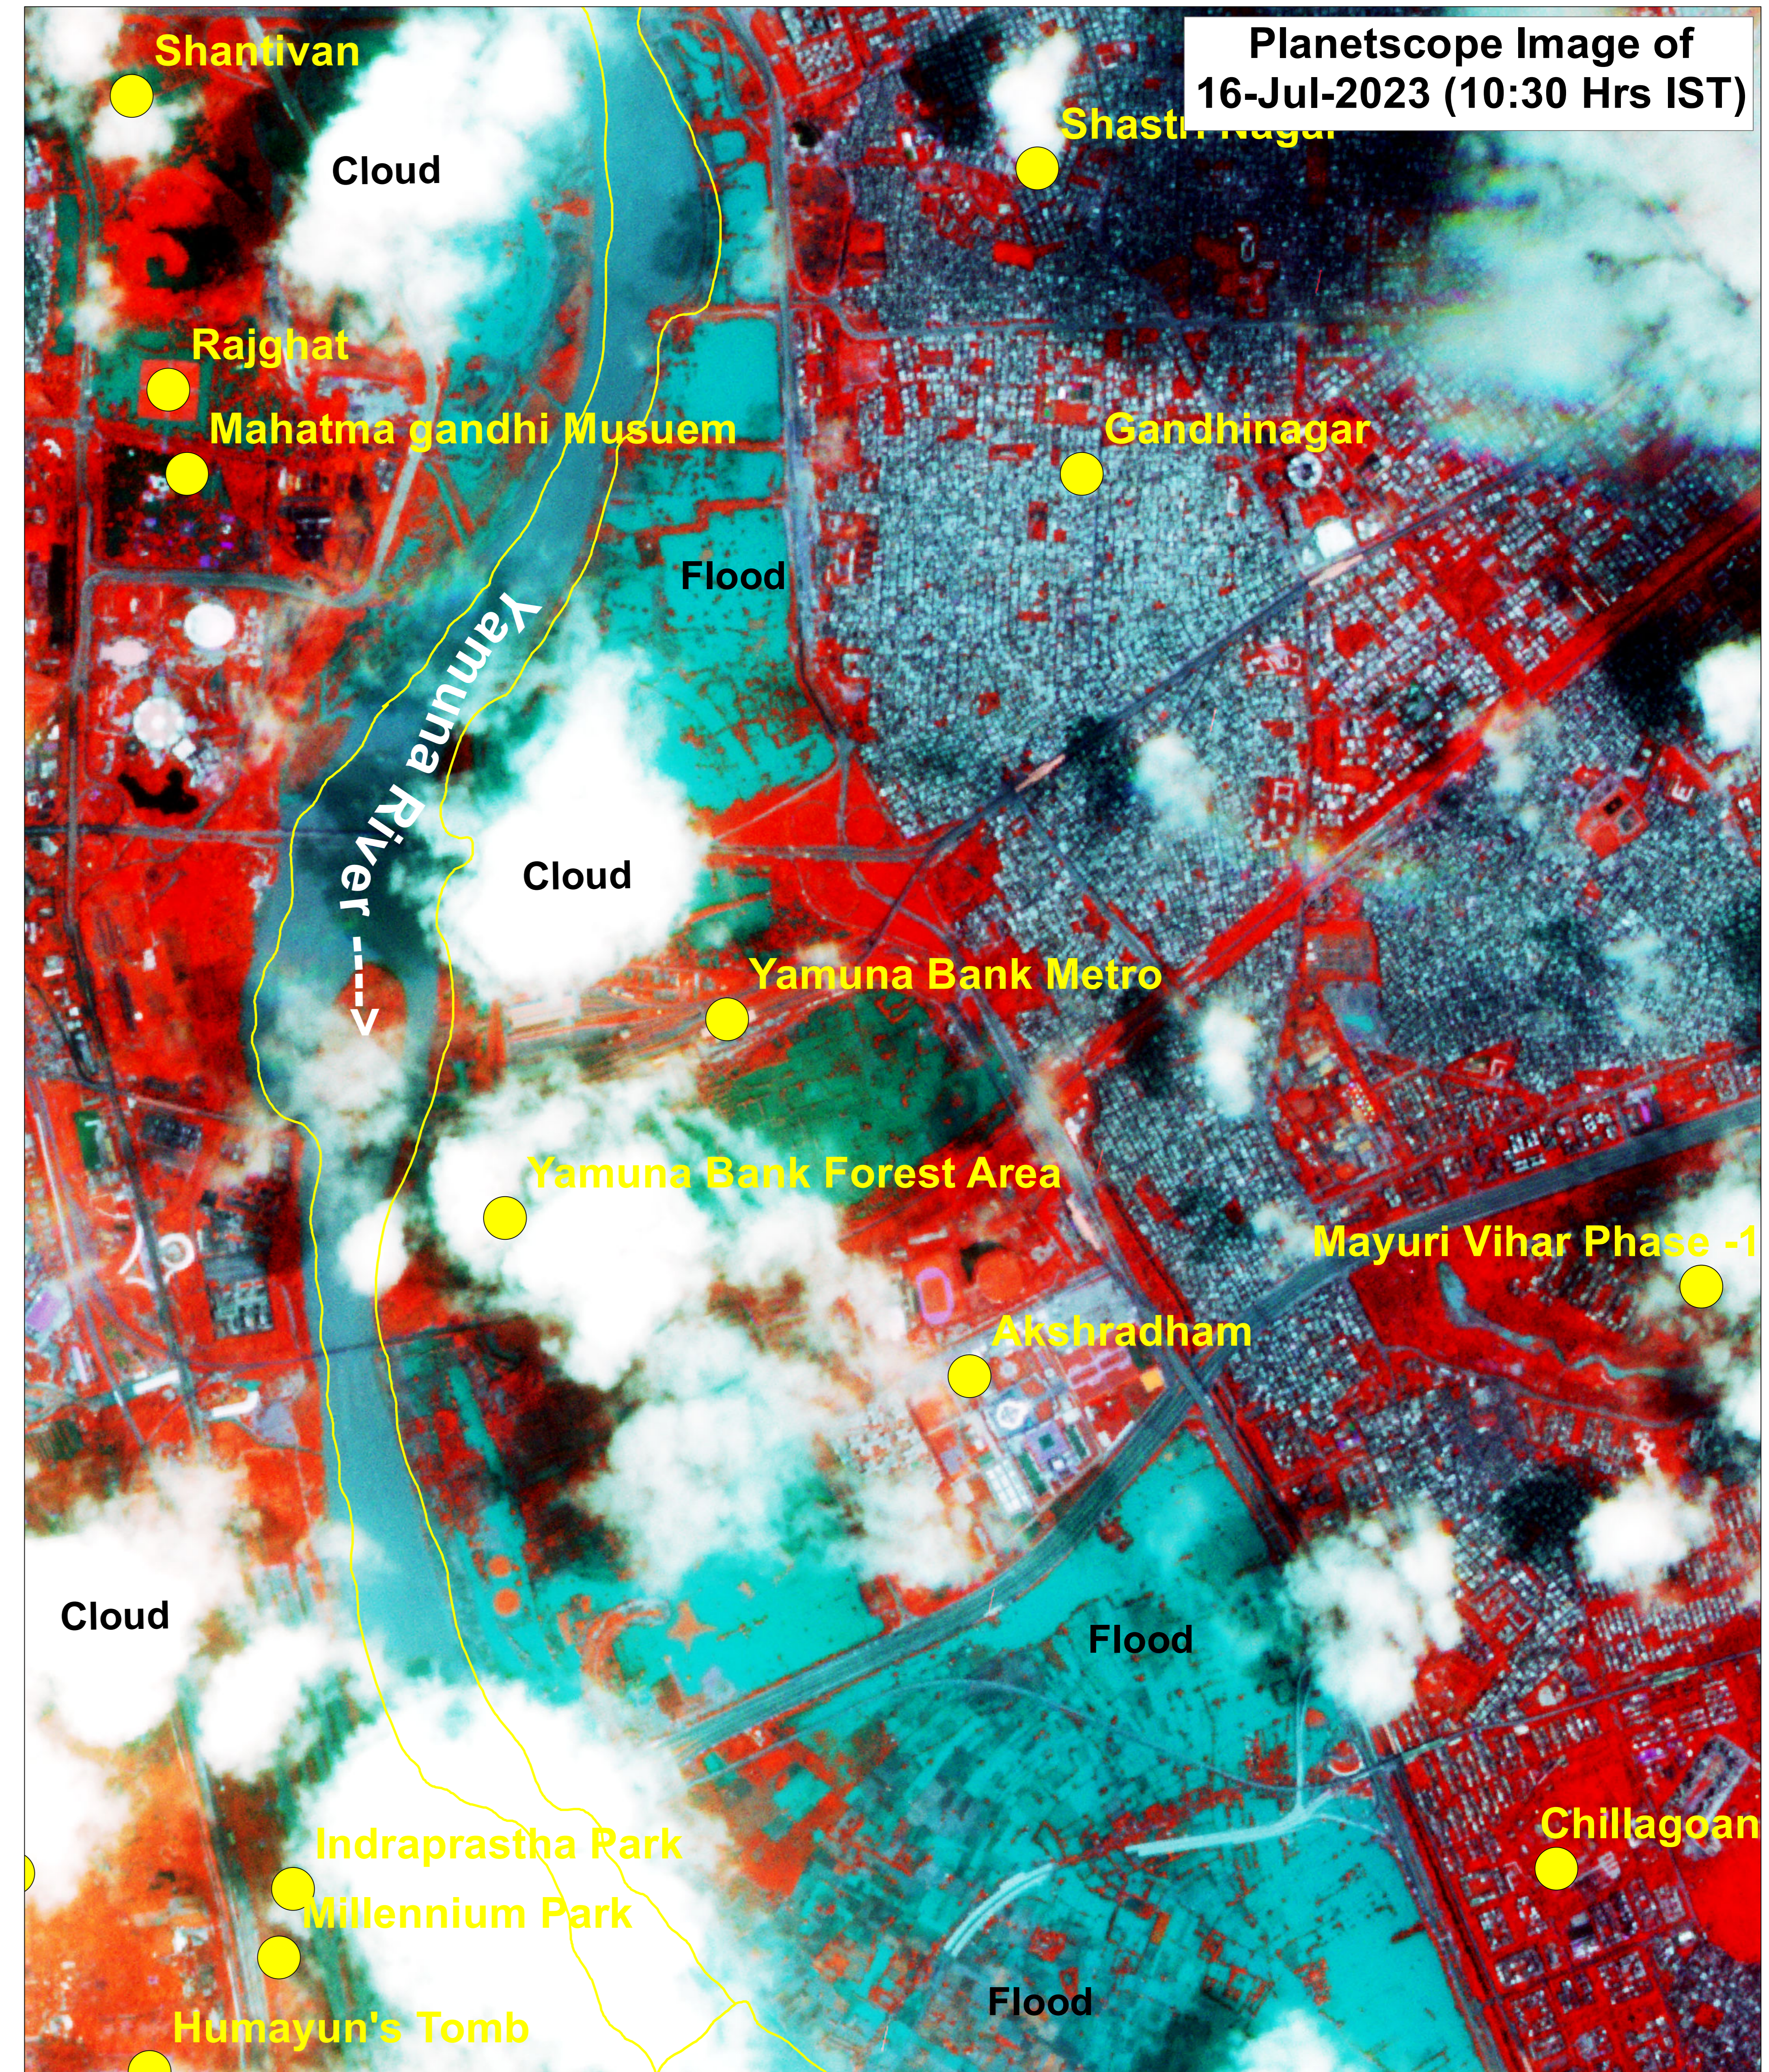

Satellite Image Showing Flood Inundation along Yamuna River & Standing water in Parts of Delhi

Date of Issue : 19.07.2023
 MAP ID: 2023/FL/DL/24-VAP/16-Jul-2023

RRES
 National Remote Sensing Centre, ISRO
 Dept. of Space, Govt. of India
 Hyderabad- 500 037
 E-Mail: flood@nrsc.gov.in
www.nrsc.gov.in