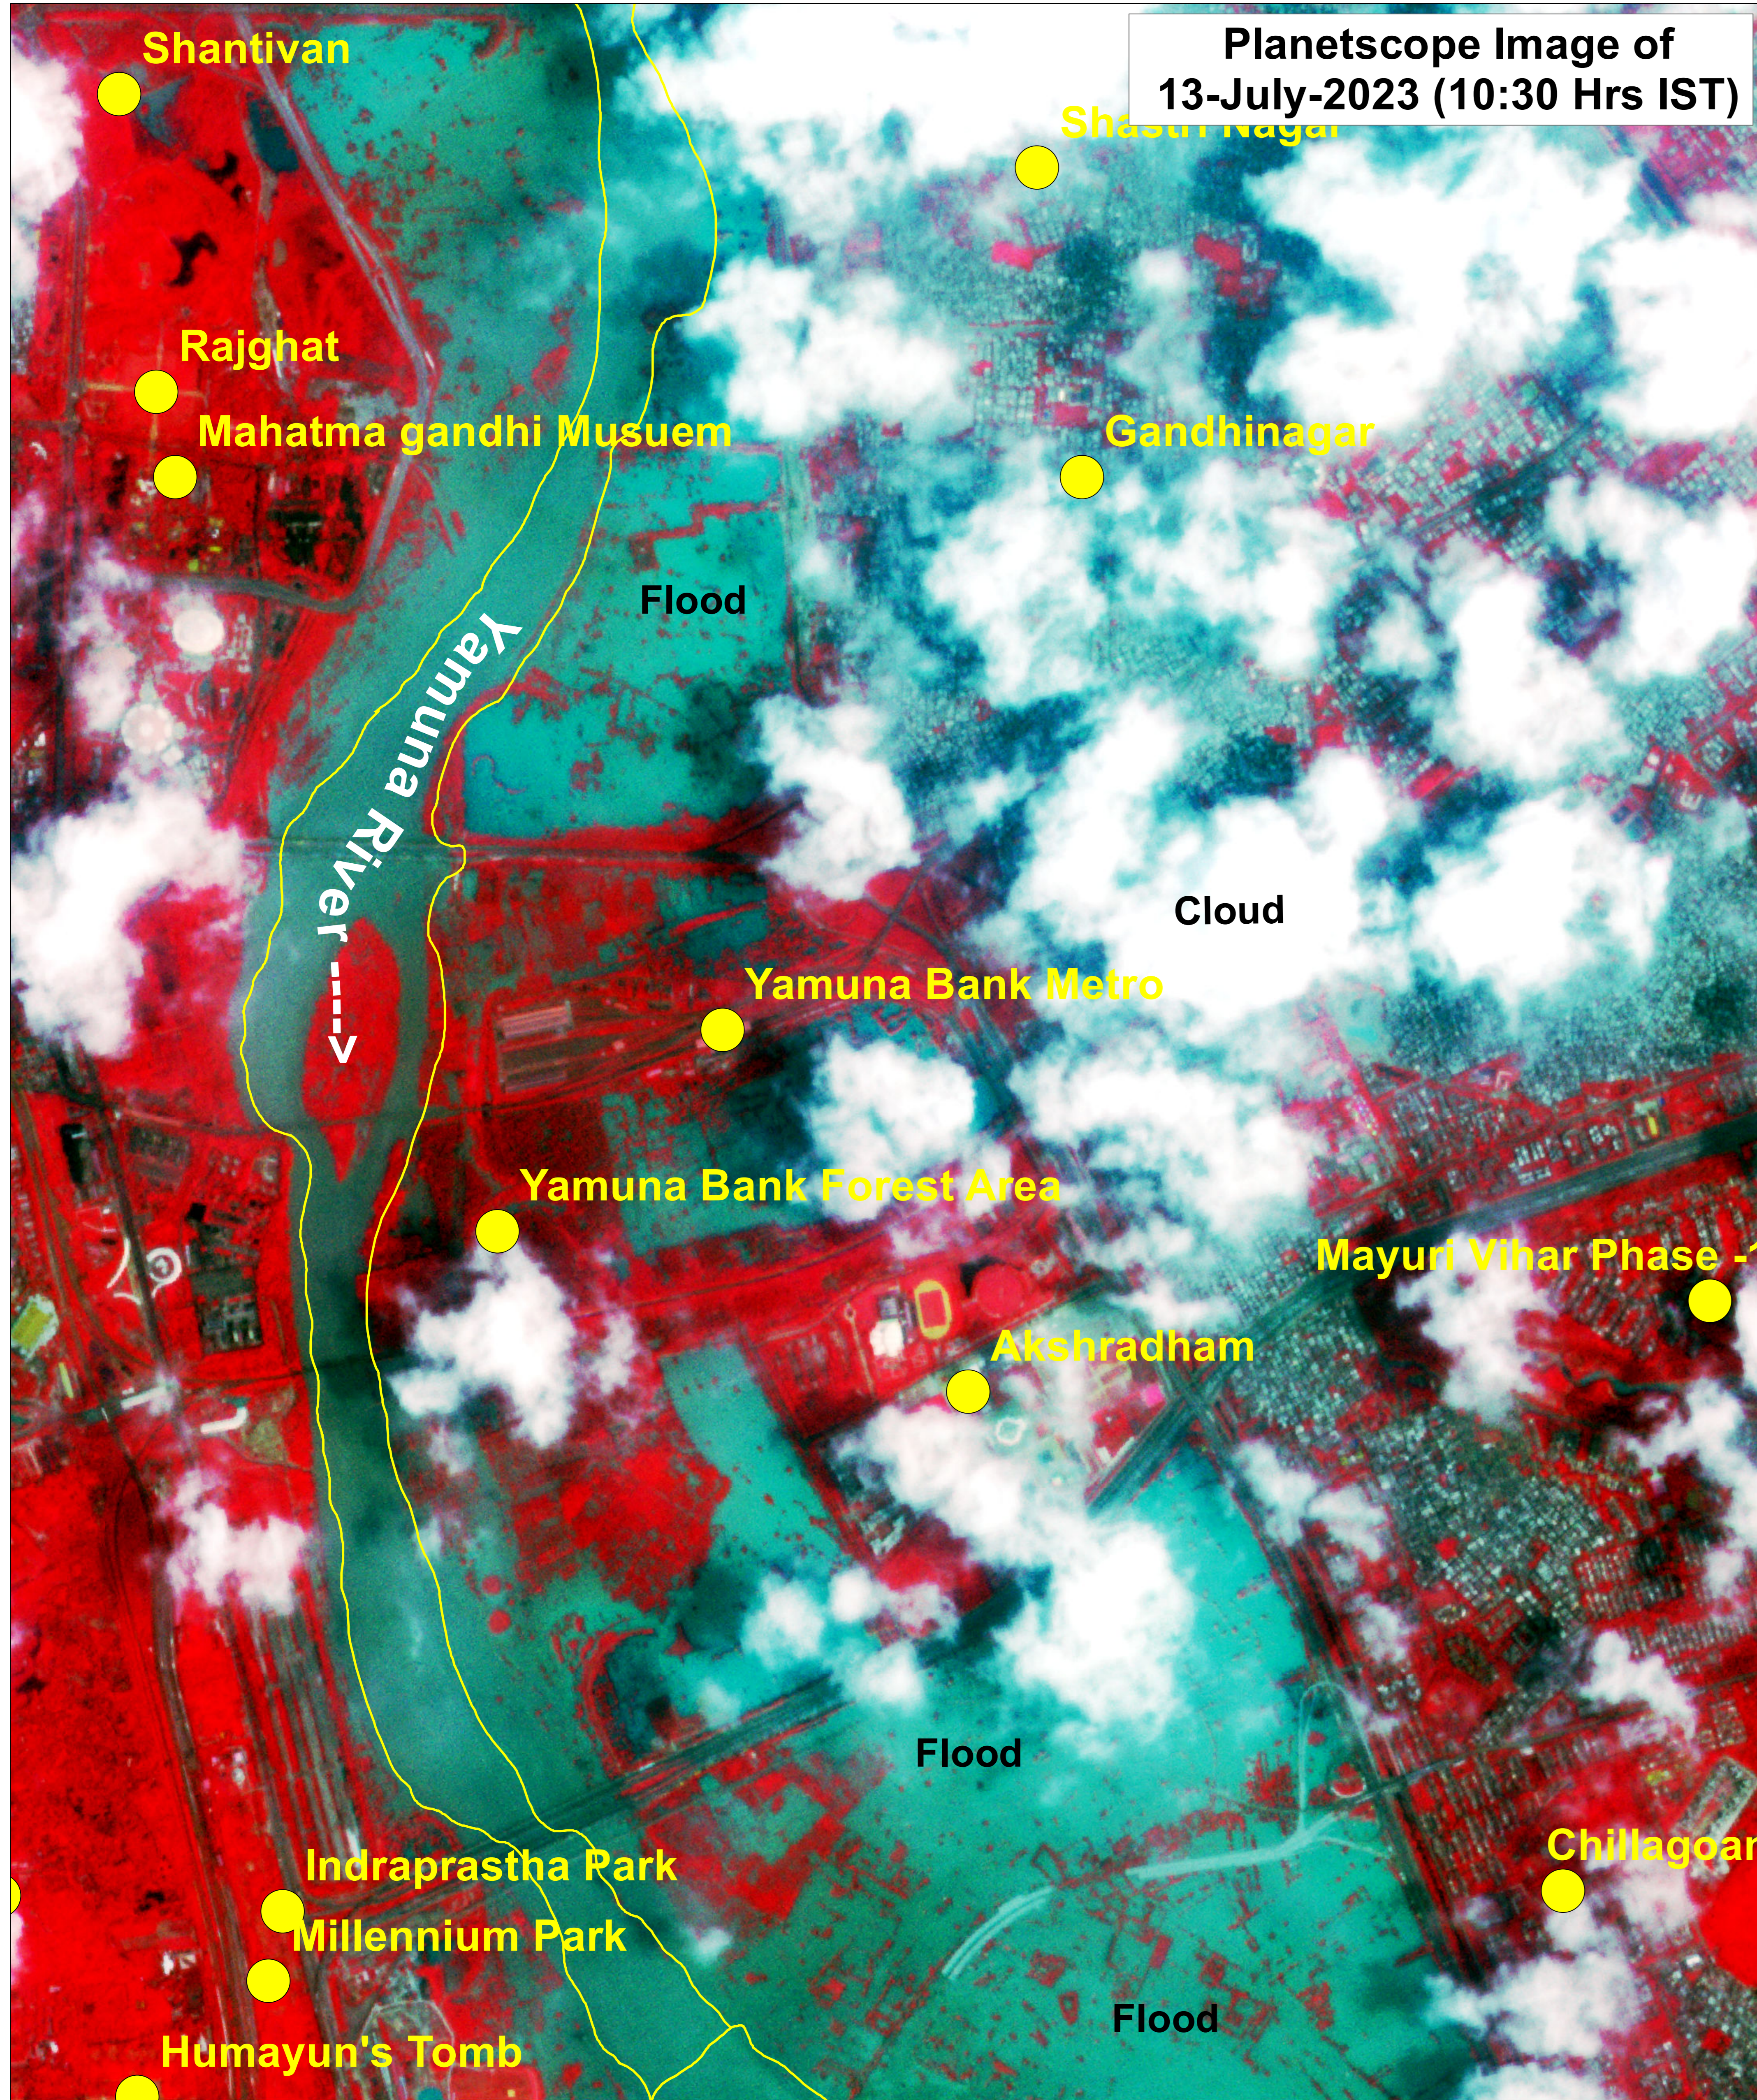

Satellite Image Showing Flood Inundation along Yamuna River & Standing water in Parts of Delhi

Date of Issue : 19.07.2023
 MAP ID: 2023/FL/DL/24-VAP/16-Jul-2023

RRES
 National Remote Sensing Centre, ISRO
 Dept. of Space, Govt. of India
 Hyderabad- 500 037
 E-Mail: flood@nrsc.gov.in
www.nrsc.gov.in