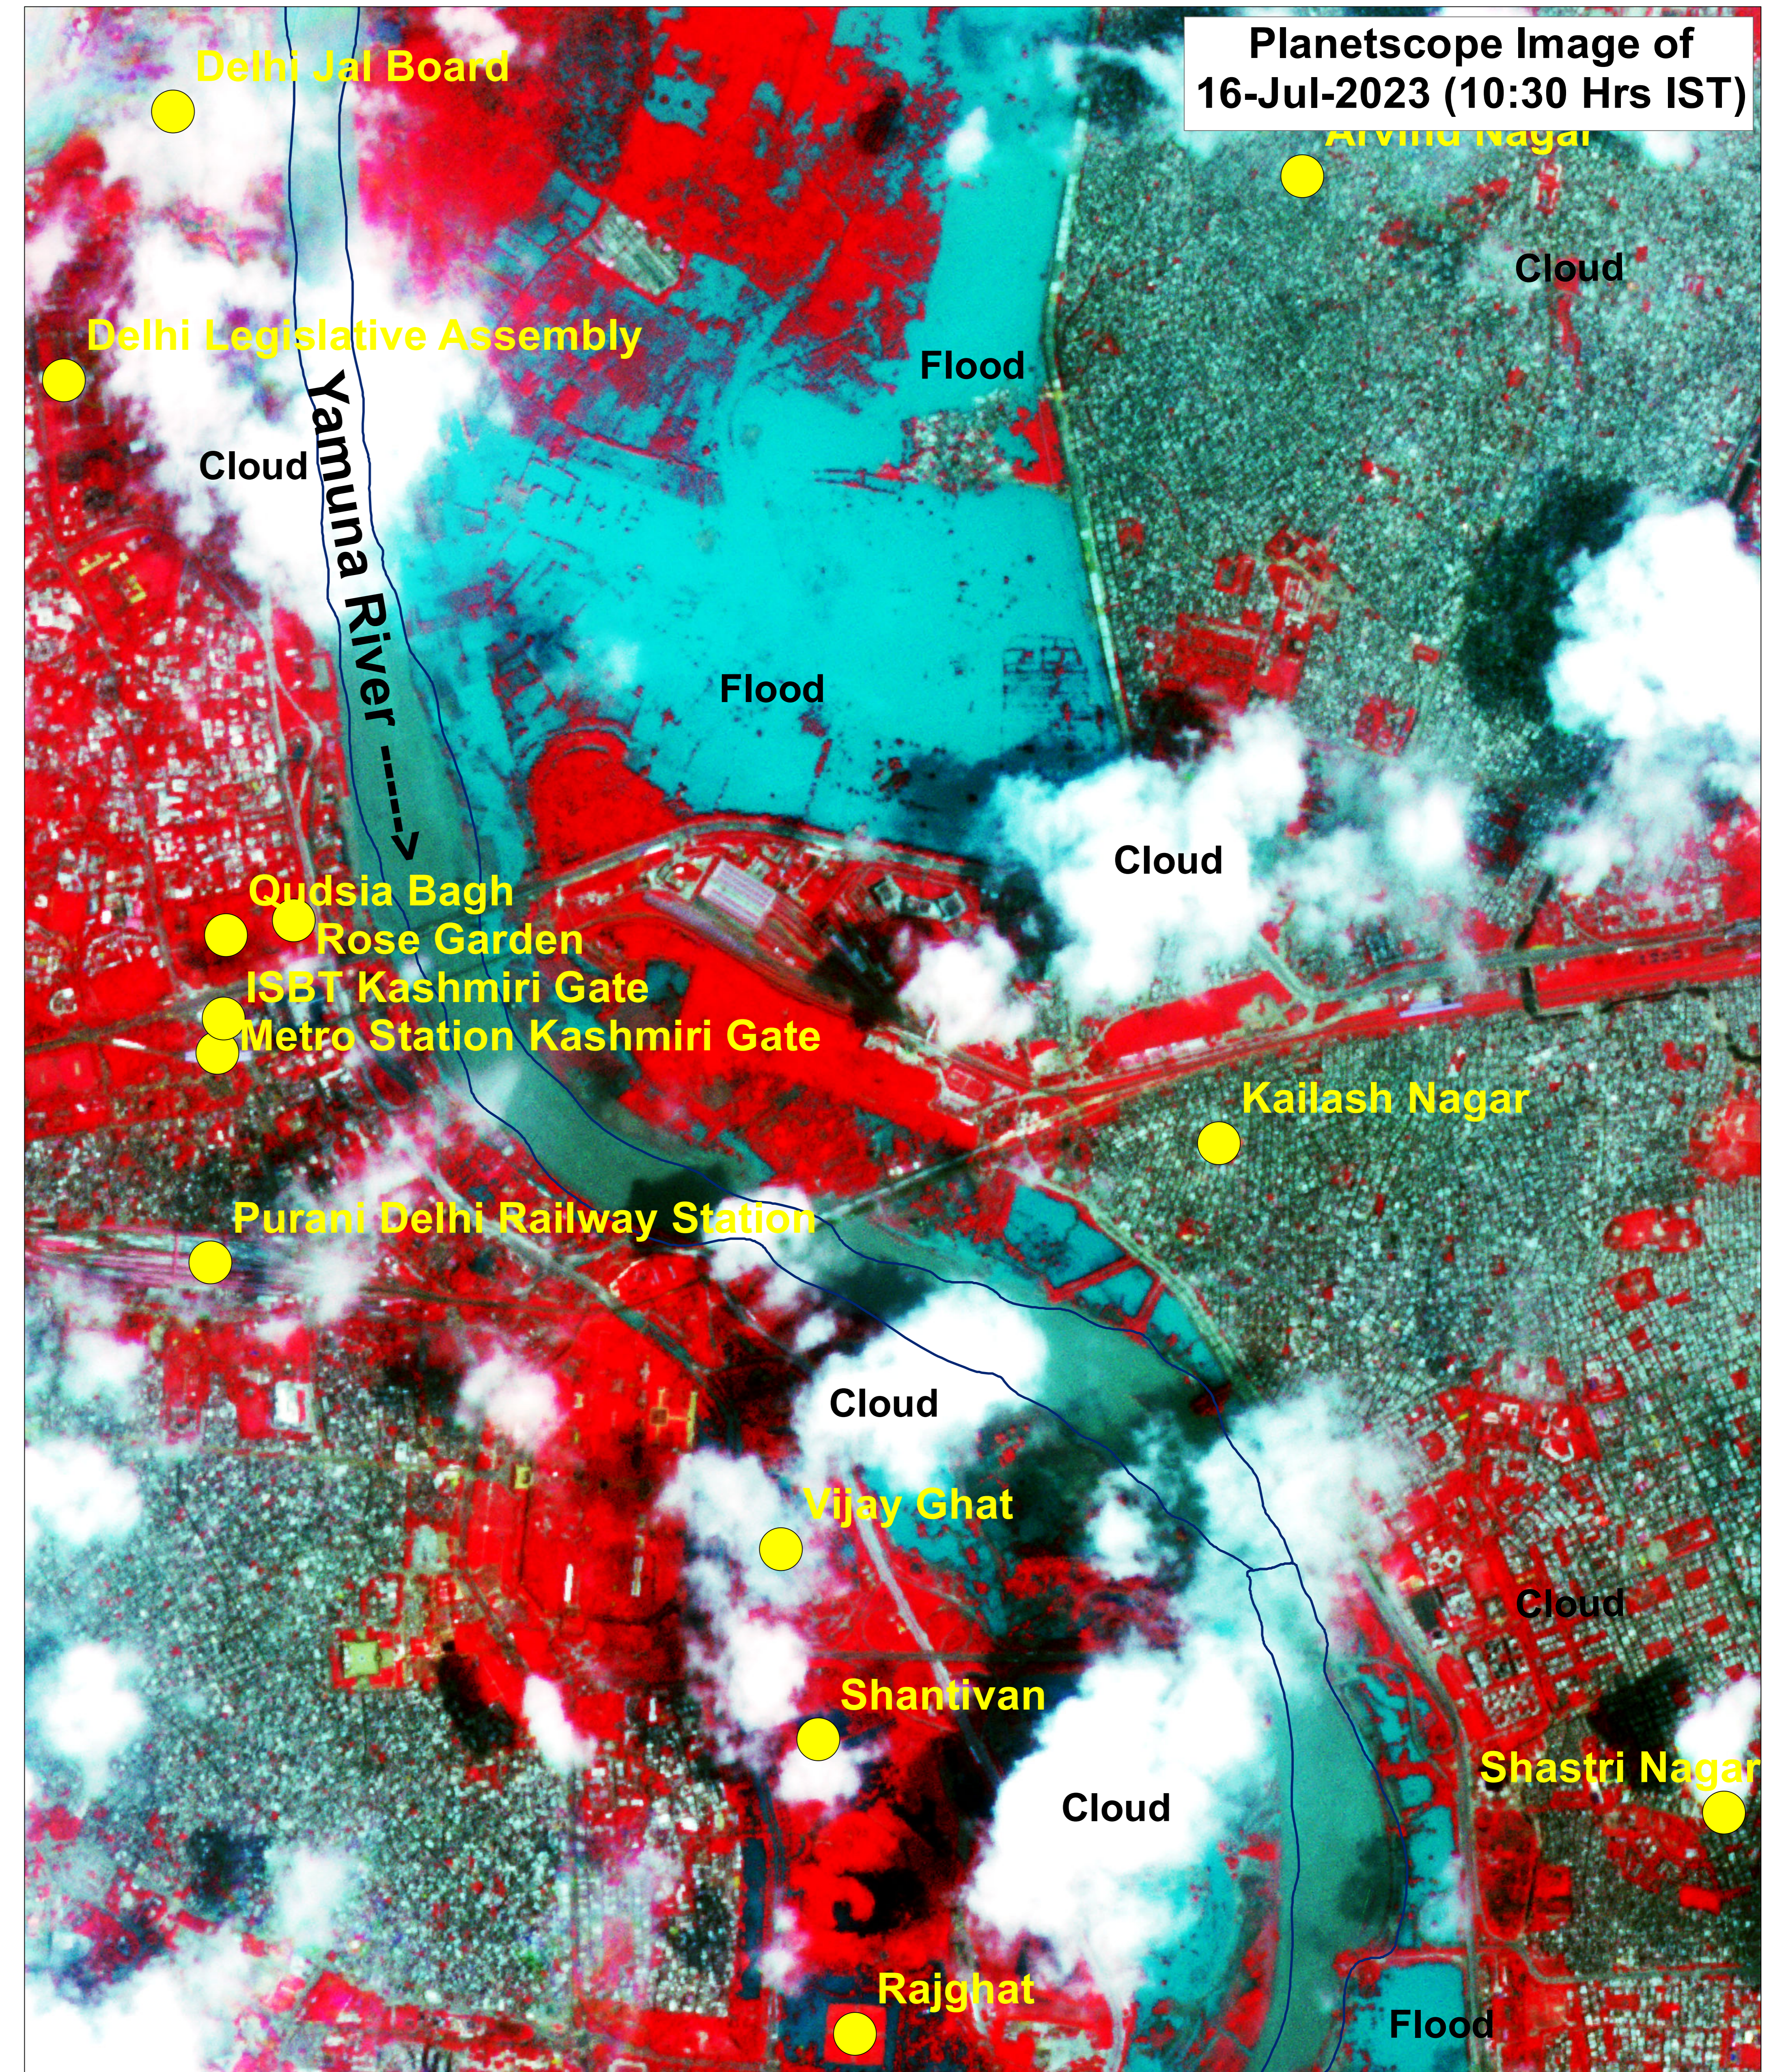

Satellite Image Showing Flood Inundation along Yamuna River & Standing water in Parts of Delhi

Date of Issue : 19.07.2023
MAP ID: 2023/FL/DL/23-VAP/16-Jul-2023

RRES
National Remote Sensing Centre, ISRO
Dept. of Space, Govt. of India
Hyderabad- 500 037
E-Mail: flood@nrsc.gov.in
www.nrsc.gov.in