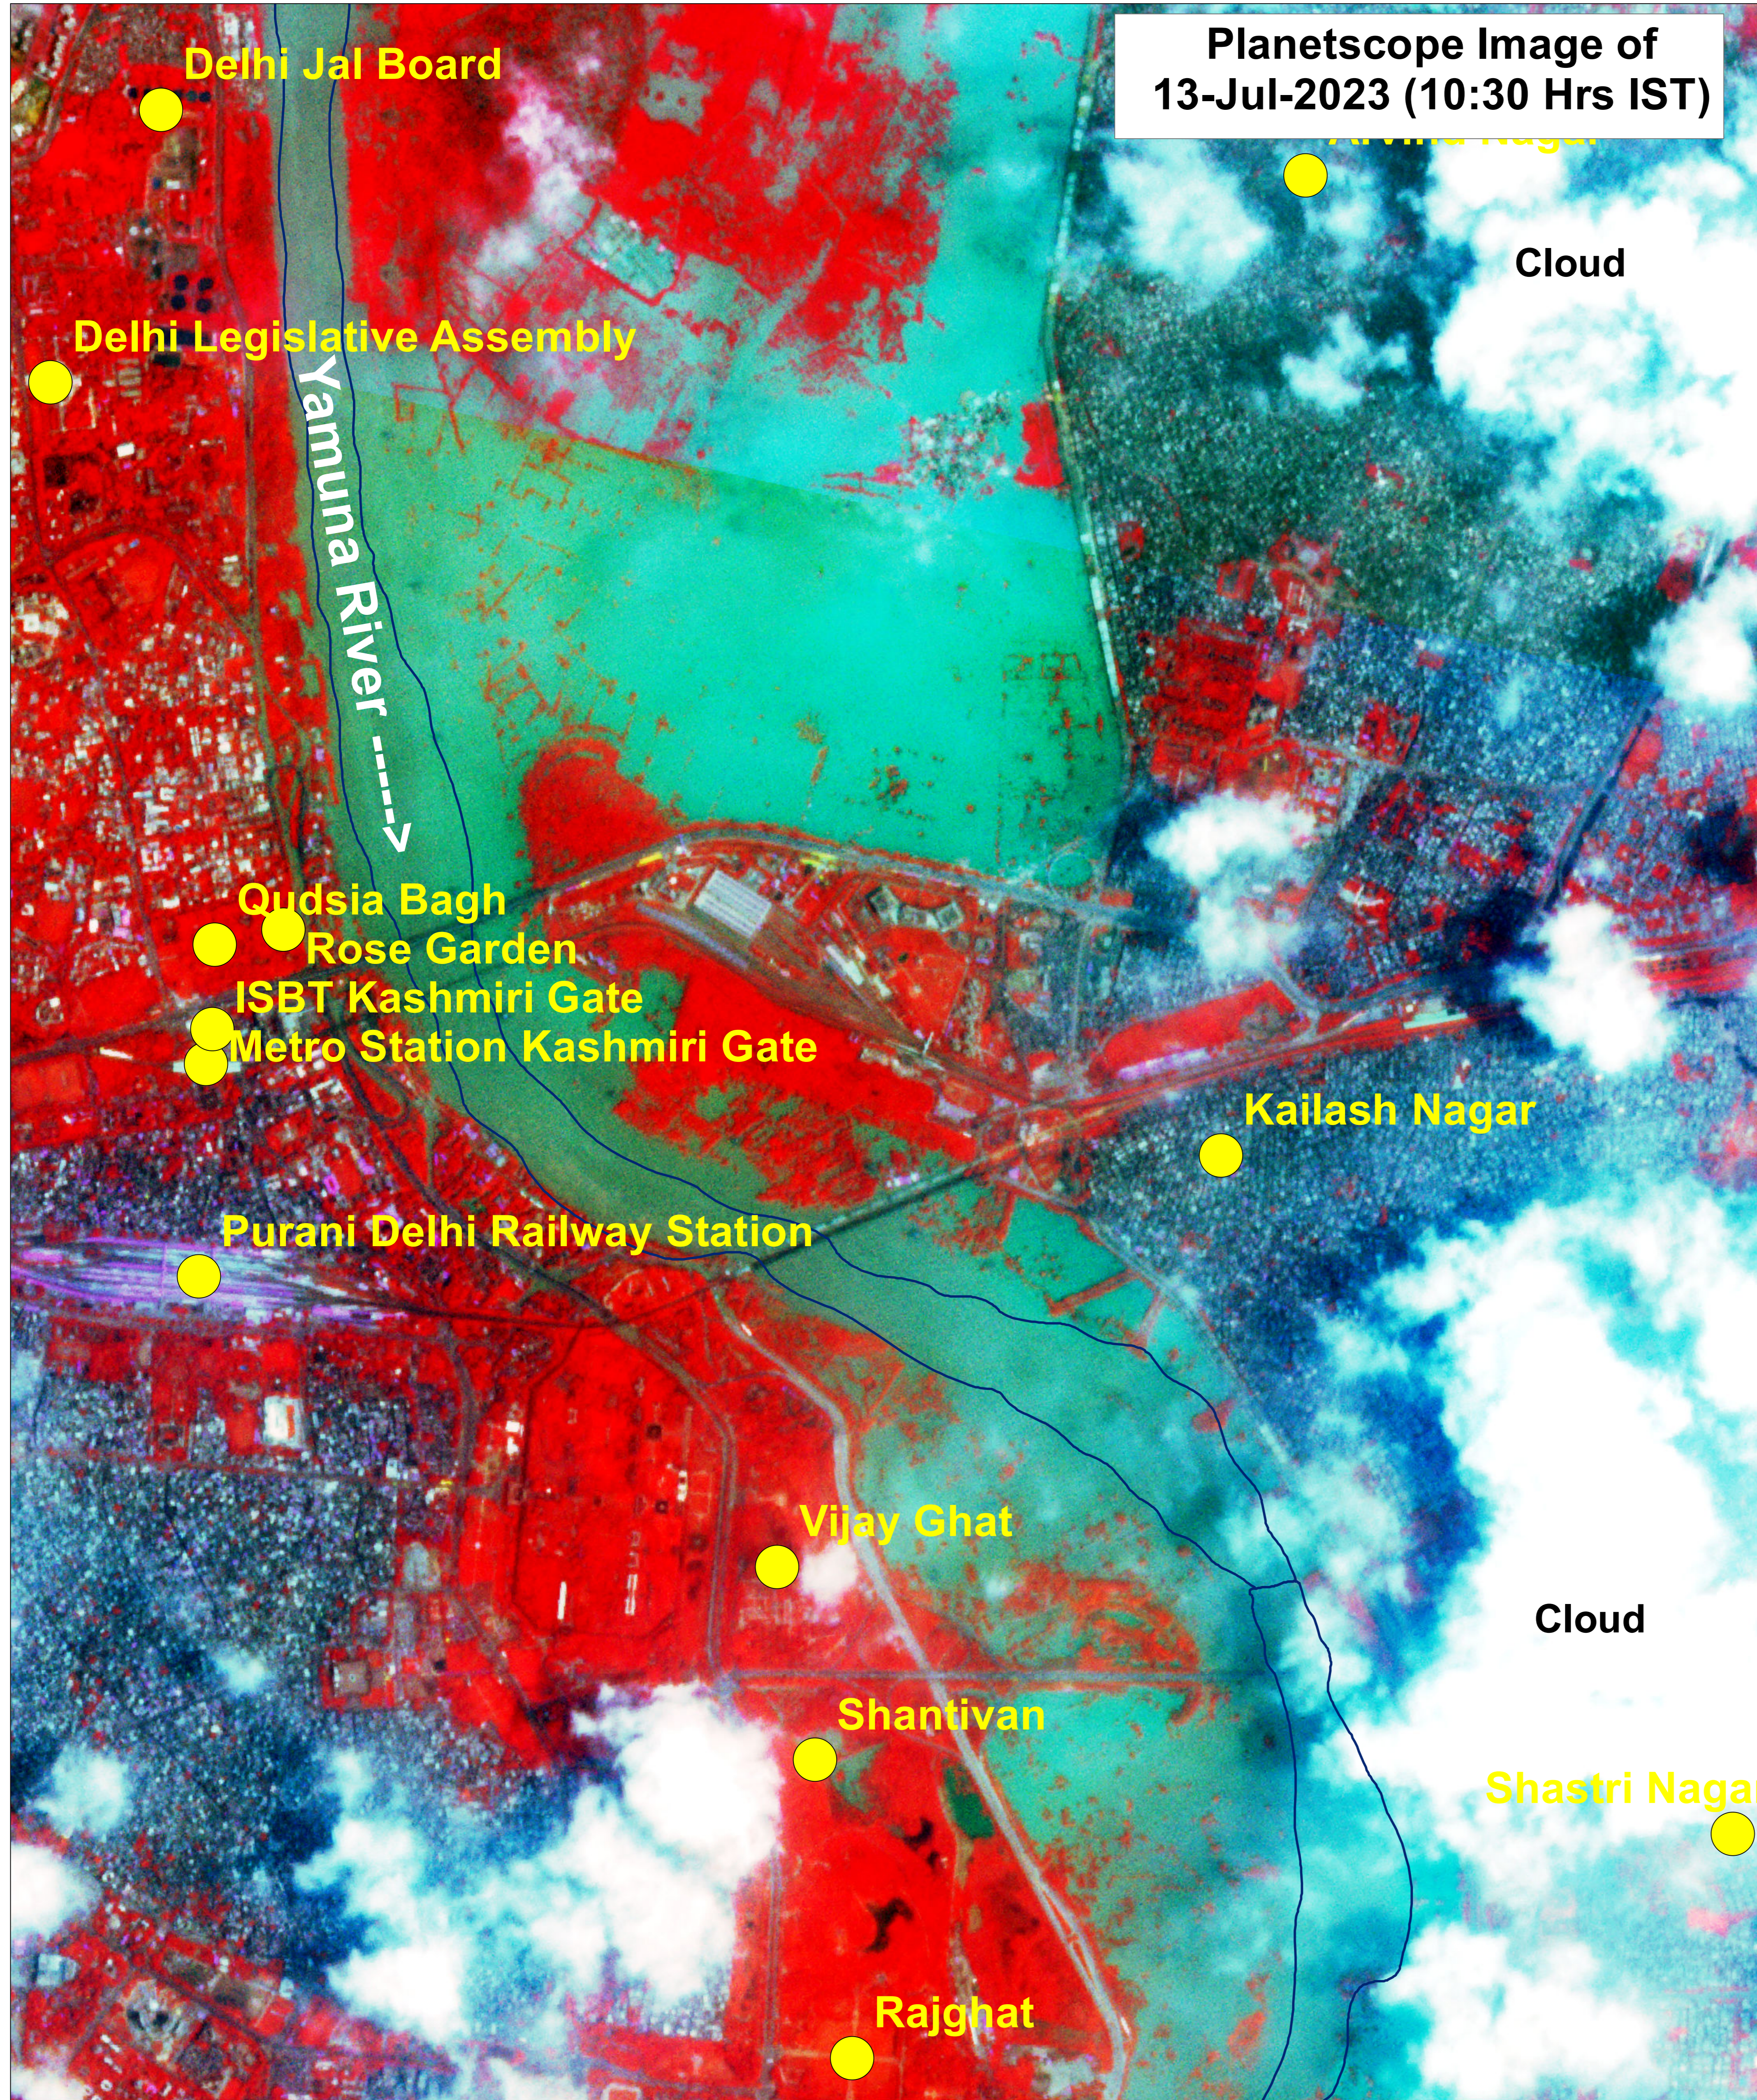

Satellite Image Showing Flood Inundation along Yamuna River & Standing water in Parts of Delhi

Date of Issue : 19.07.2023
MAP ID: 2023/FL/DL/23-VAP/16-Jul-2023

RRES
National Remote Sensing Centre, ISRO
Dept. of Space, Govt. of India
Hyderabad- 500 037
E-Mail: flood@nrsc.gov.in
www.nrsc.gov.in