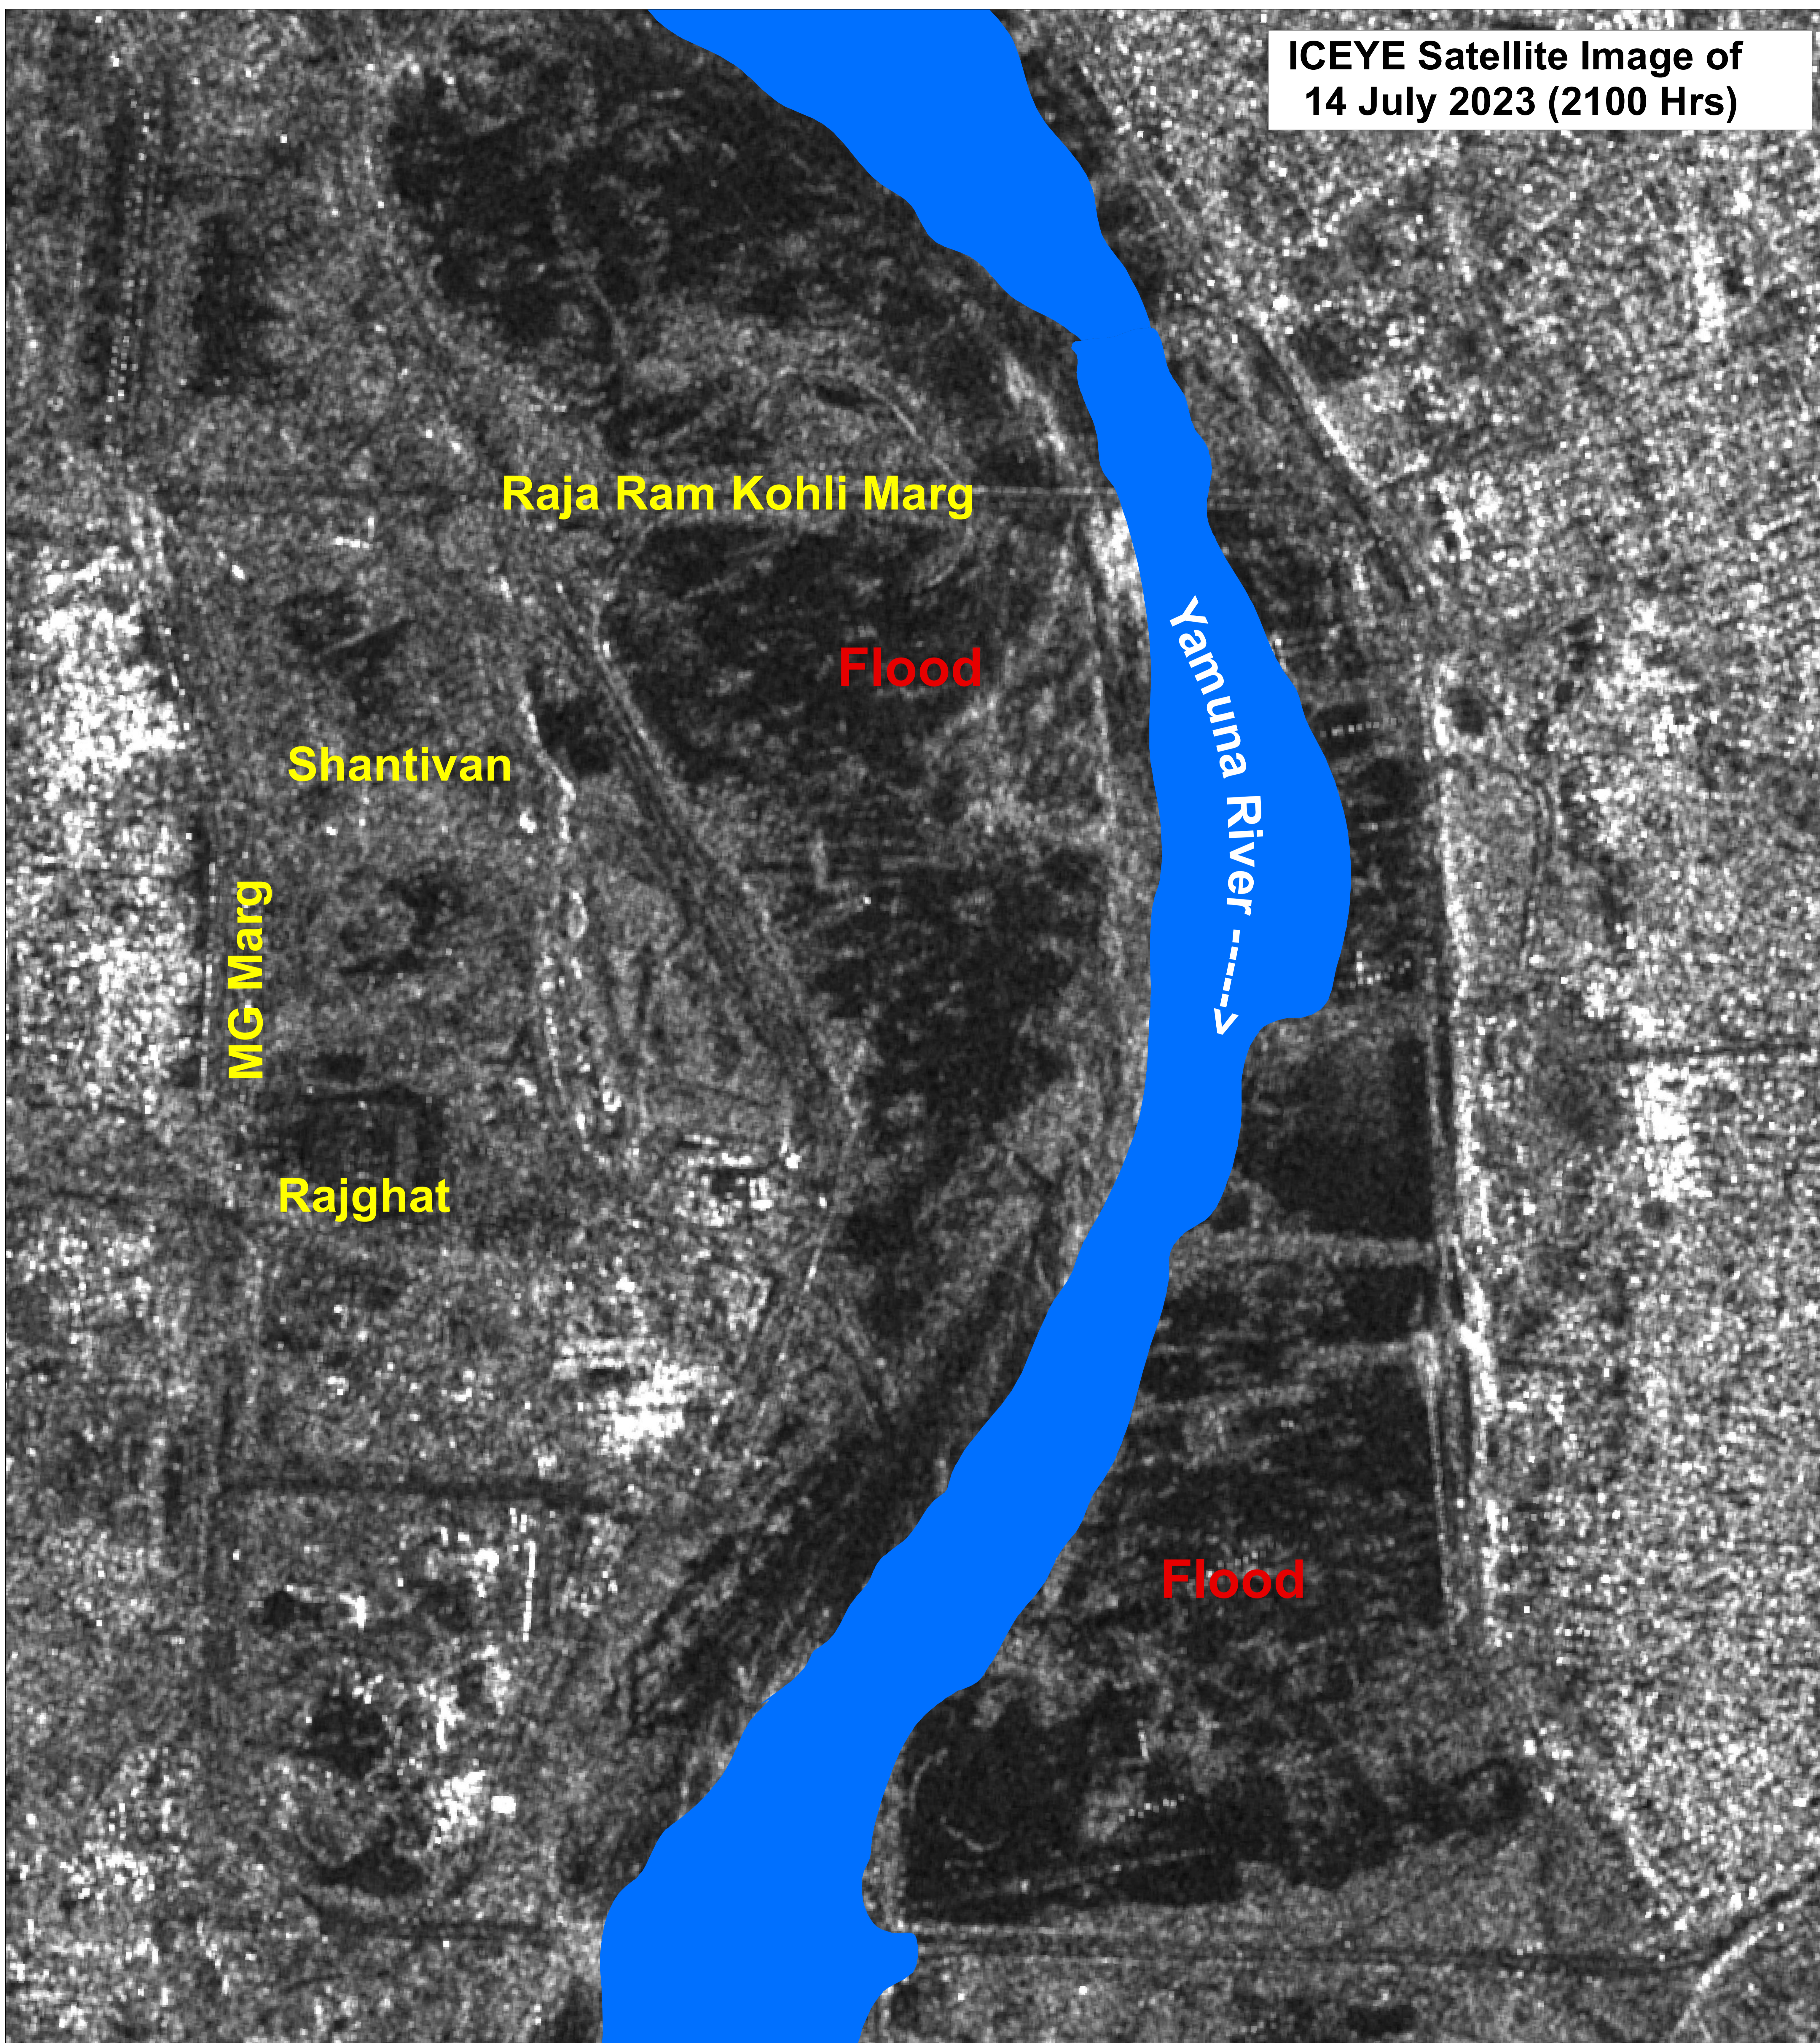

Satellite Image Showing Flood Inundation / Standing Water Shantivan and surroundings, Delhi

Date of Issue : 15.07.2023
MAP ID: 2023/FL/DL/19-VAP/14-Jul-2023

ICEYE Satellite Image of
14 July 2023 (2100 Hrs)

nrsc

ICEYE

0 150 300 600
Meters

RRES
National Remote Sensing Centre, ISRO
Dept. of Space, Govt. of India
Hyderabad- 500 037
E-Mail: flood@nrsc.gov.in
www.nrsc.gov.in