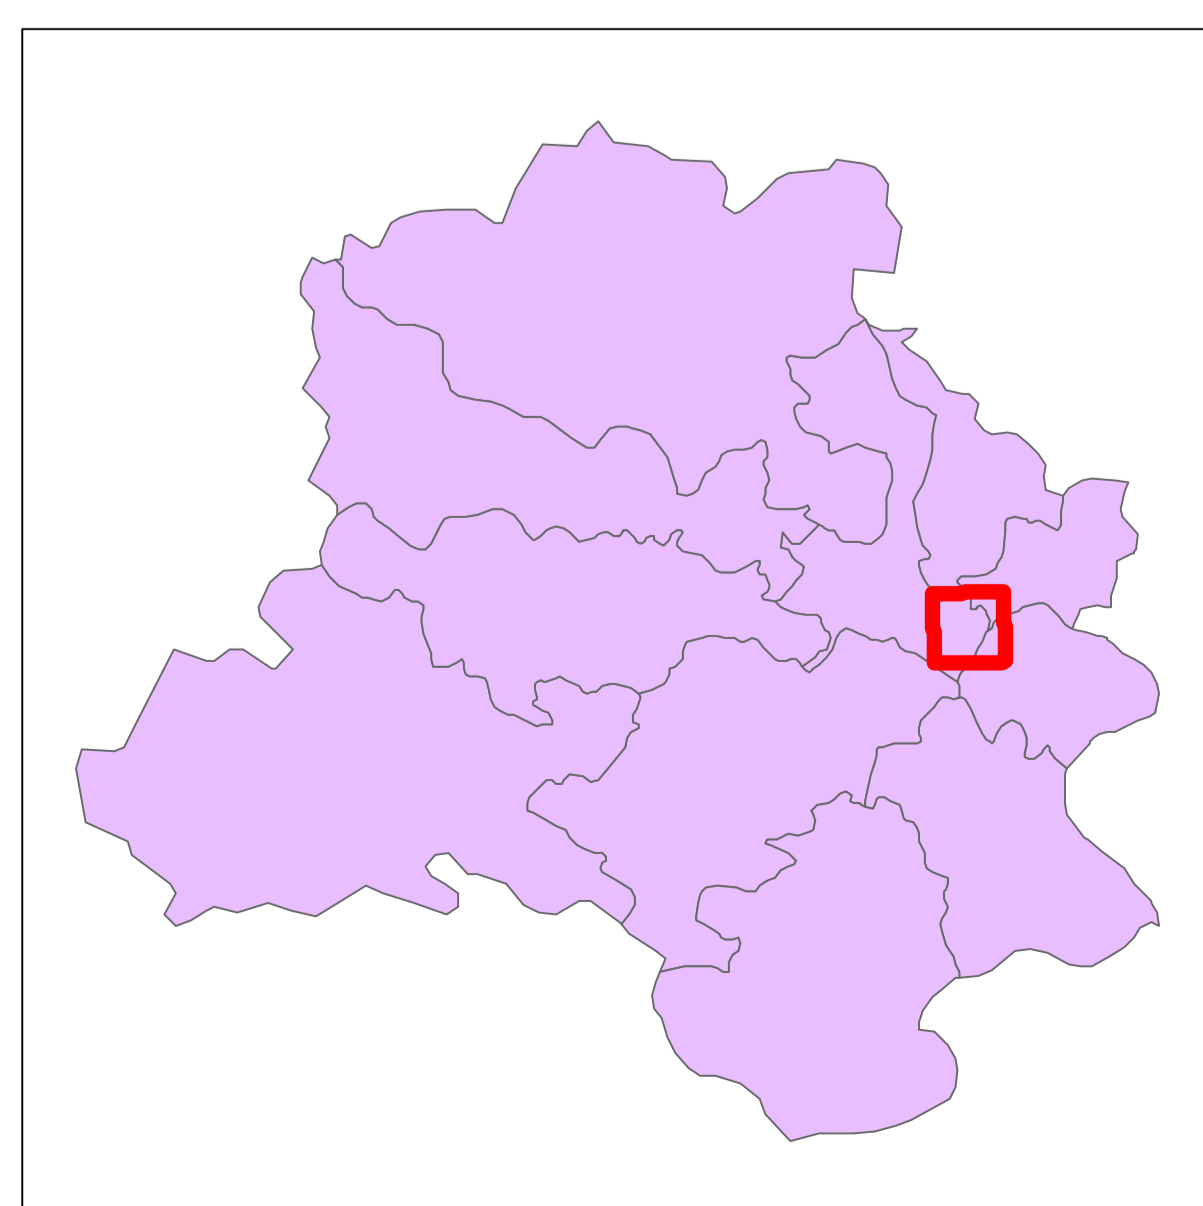

Satellite Image Showing Flood Inundation / Standing Water Shantivan and surroundings, Delhi

Date of Issue : 15.07.2023
MAP ID: 2023/FL/DL/19-VAP/14-Jul-2023

ICEYE Satellite Image of
14 July 2023 (2100 Hrs)