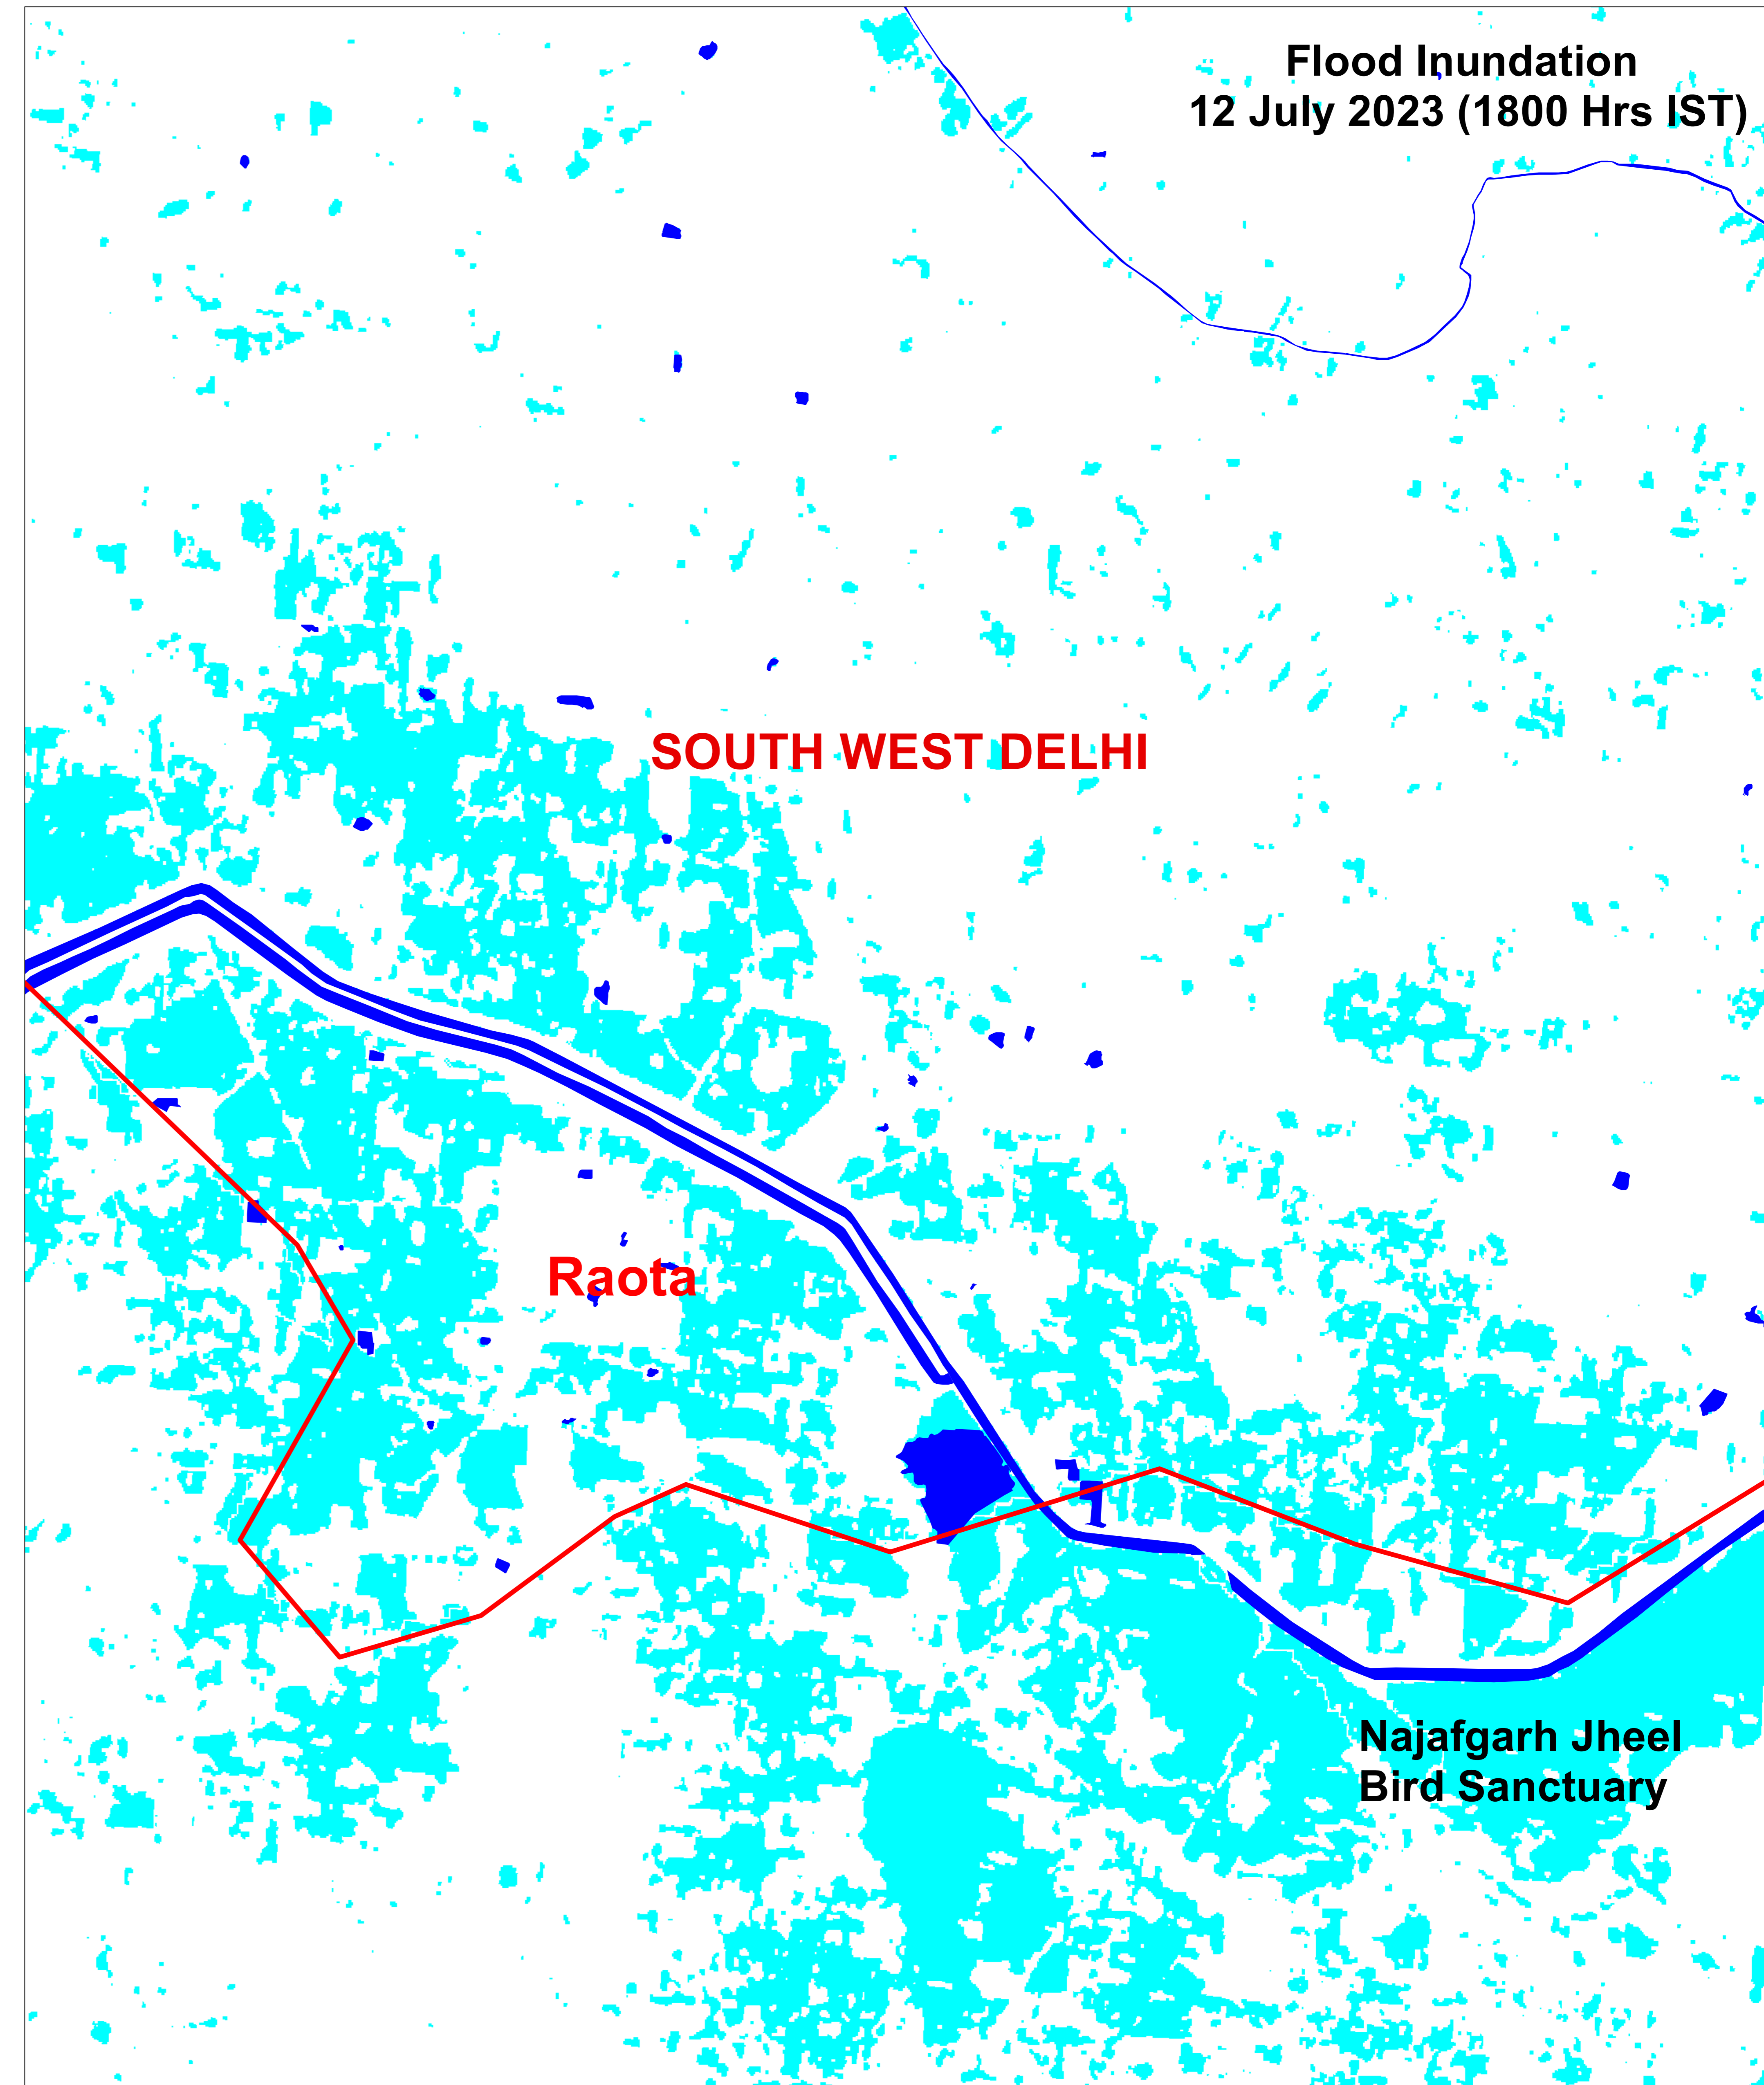

# Satellite Image Showing Flood Inundation / Standing water in South western Parts of Delhi

Date of Issue : 13.07.2023  
MAP ID: 2023/FL/DL/02-VAP/12-Jul-2023

Sentinel 1A Image of 12-Jul-2023 (1800 HRS IST)

## Legend

-  District Boundary
-  River / Waterbody
-  Flood Inundation / Standing Water

RRES  
National Remote Sensing Centre, ISRO  
Dept. of Space, Govt. of India  
Hyderabad- 500 037  
E-Mail: [flood@nrsc.gov.in](mailto:flood@nrsc.gov.in)  
[www.nrsc.gov.in](http://www.nrsc.gov.in)