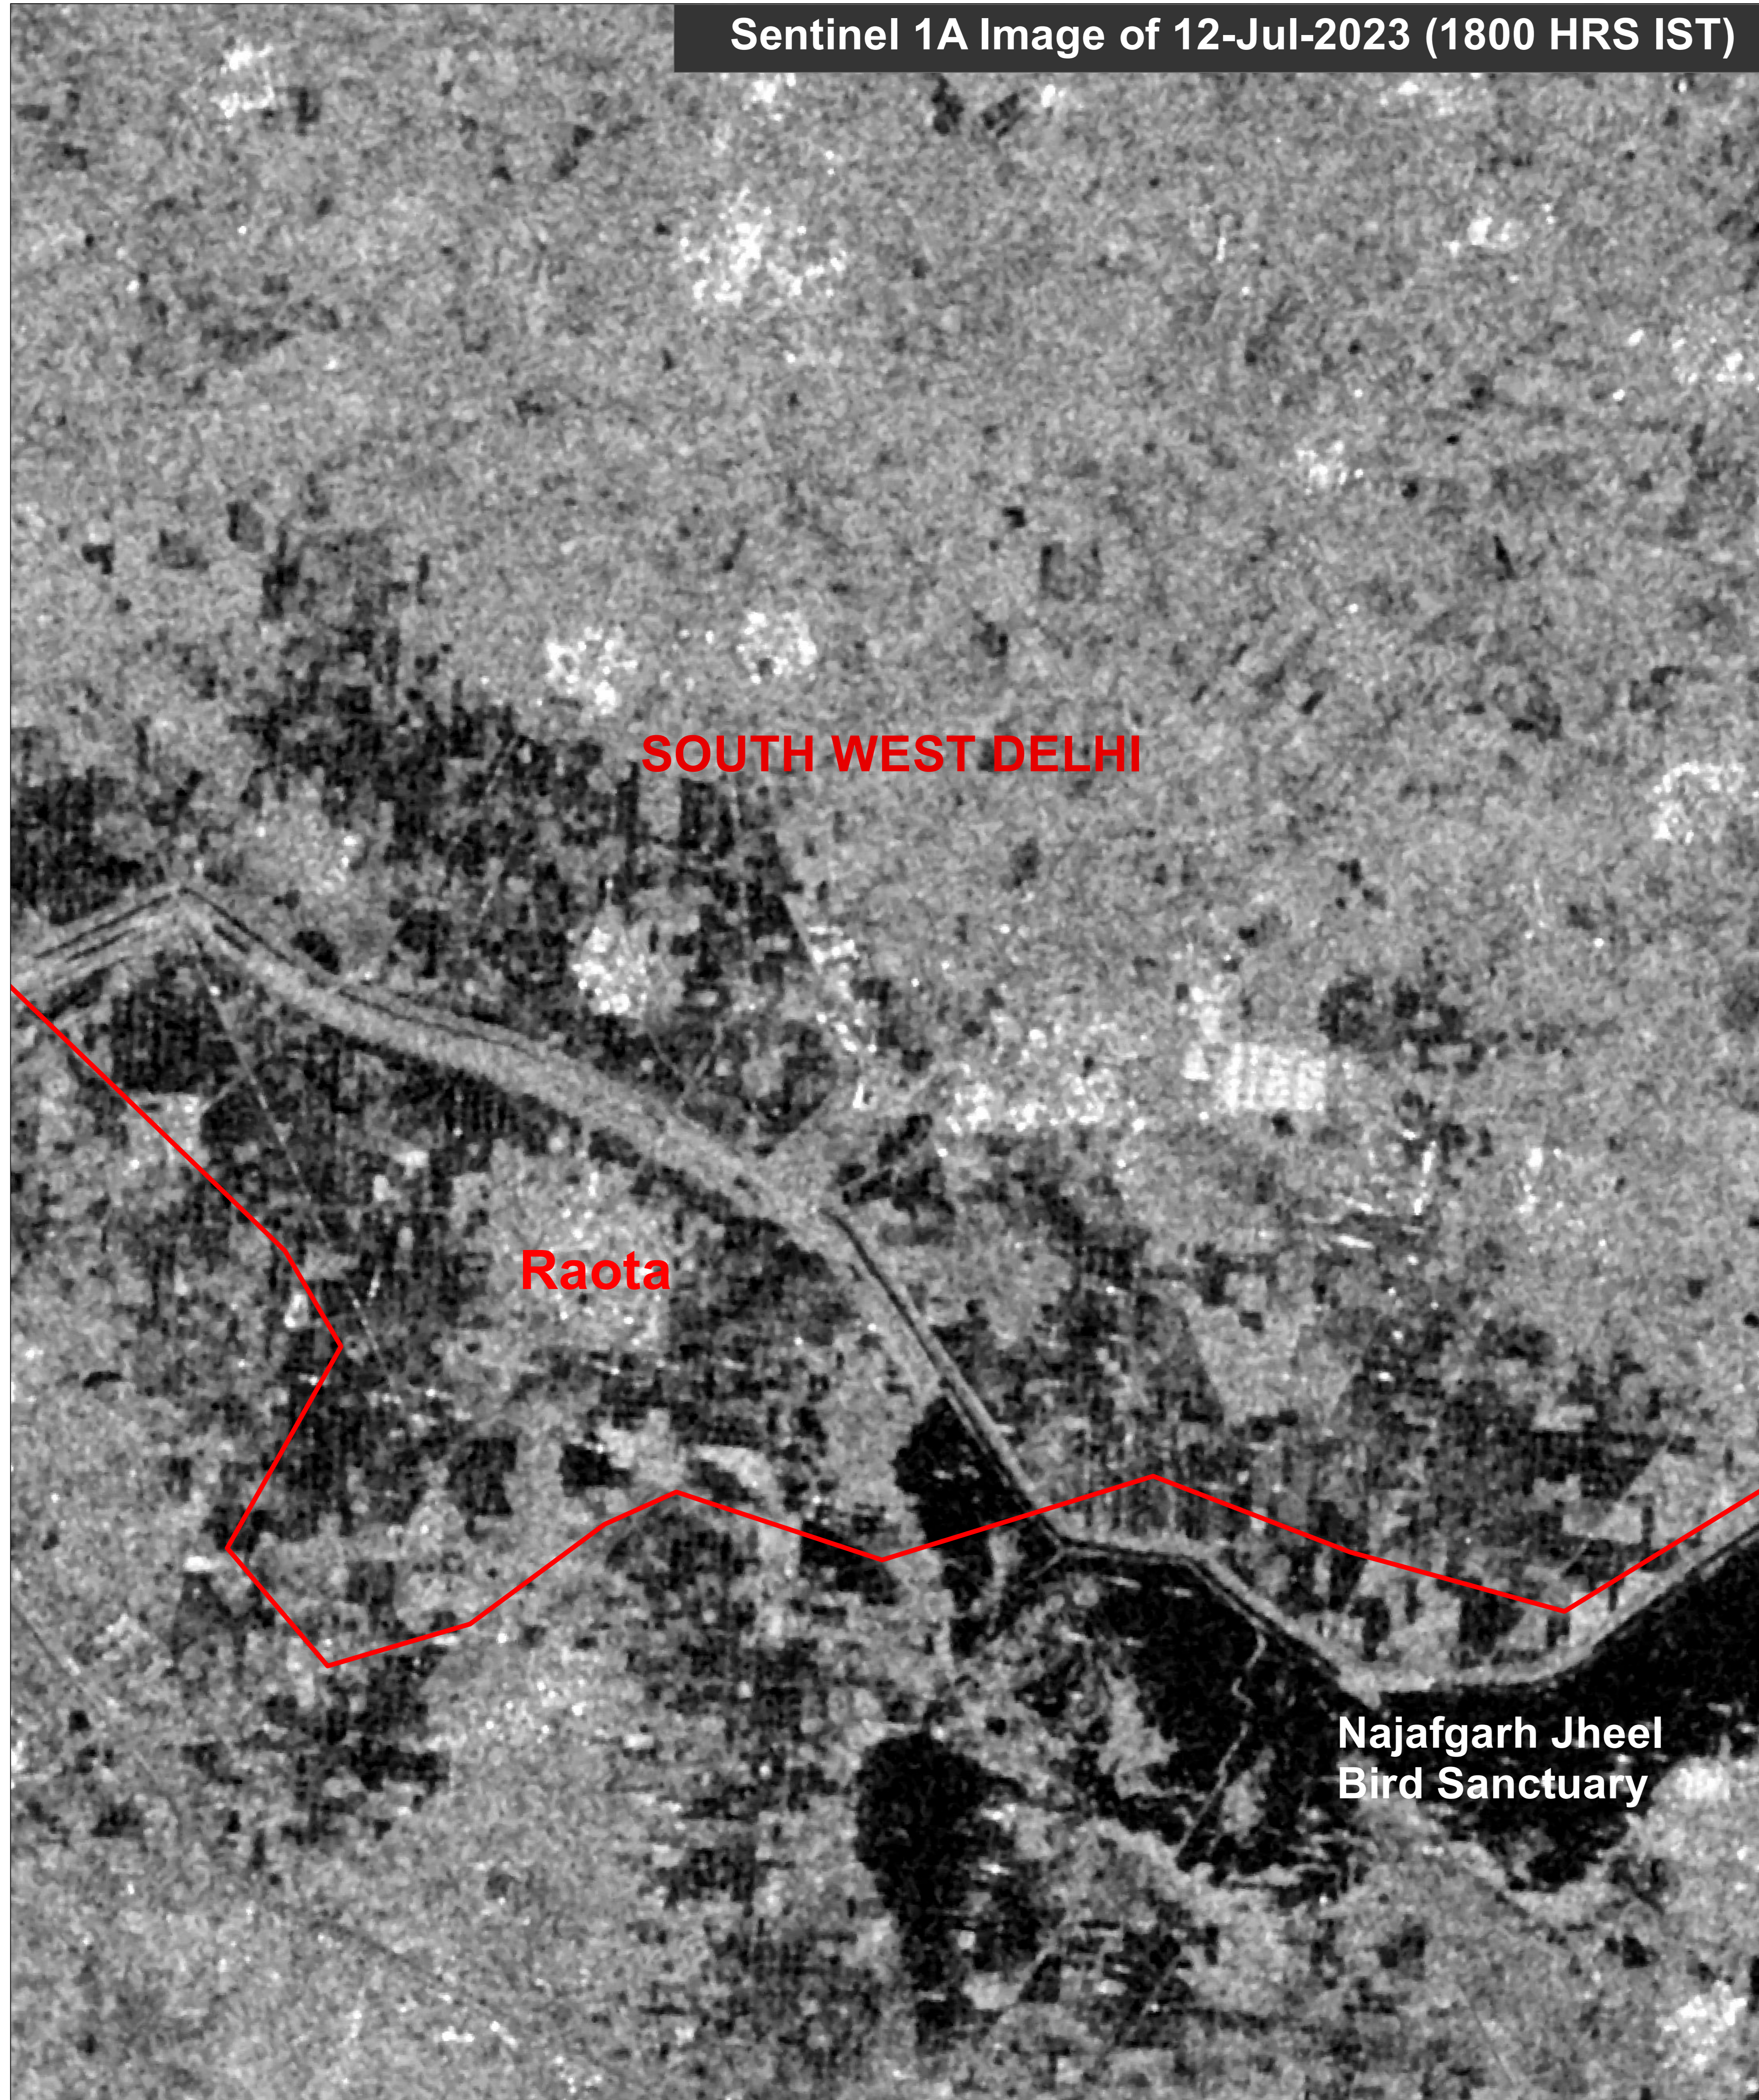

# Satellite Image Showing Flood Inundation / Standing water in South western Parts of Delhi

Date of Issue : 13.07.2023  
MAP ID: 2023/FL/DL/02-VAP/12-Jul-2023

Sentinel 1A Image of 12-Jul-2023 (1800 HRS IST)

## Legend

-  District Boundary
-  River / Waterbody
-  Flood Inundation / Standing Water

RRES  
National Remote Sensing Centre, ISRO  
Dept. of Space, Govt. of India  
Hyderabad- 500 037  
E-Mail: [flood@nrsc.gov.in](mailto:flood@nrsc.gov.in)  
[www.nrsc.gov.in](http://www.nrsc.gov.in)