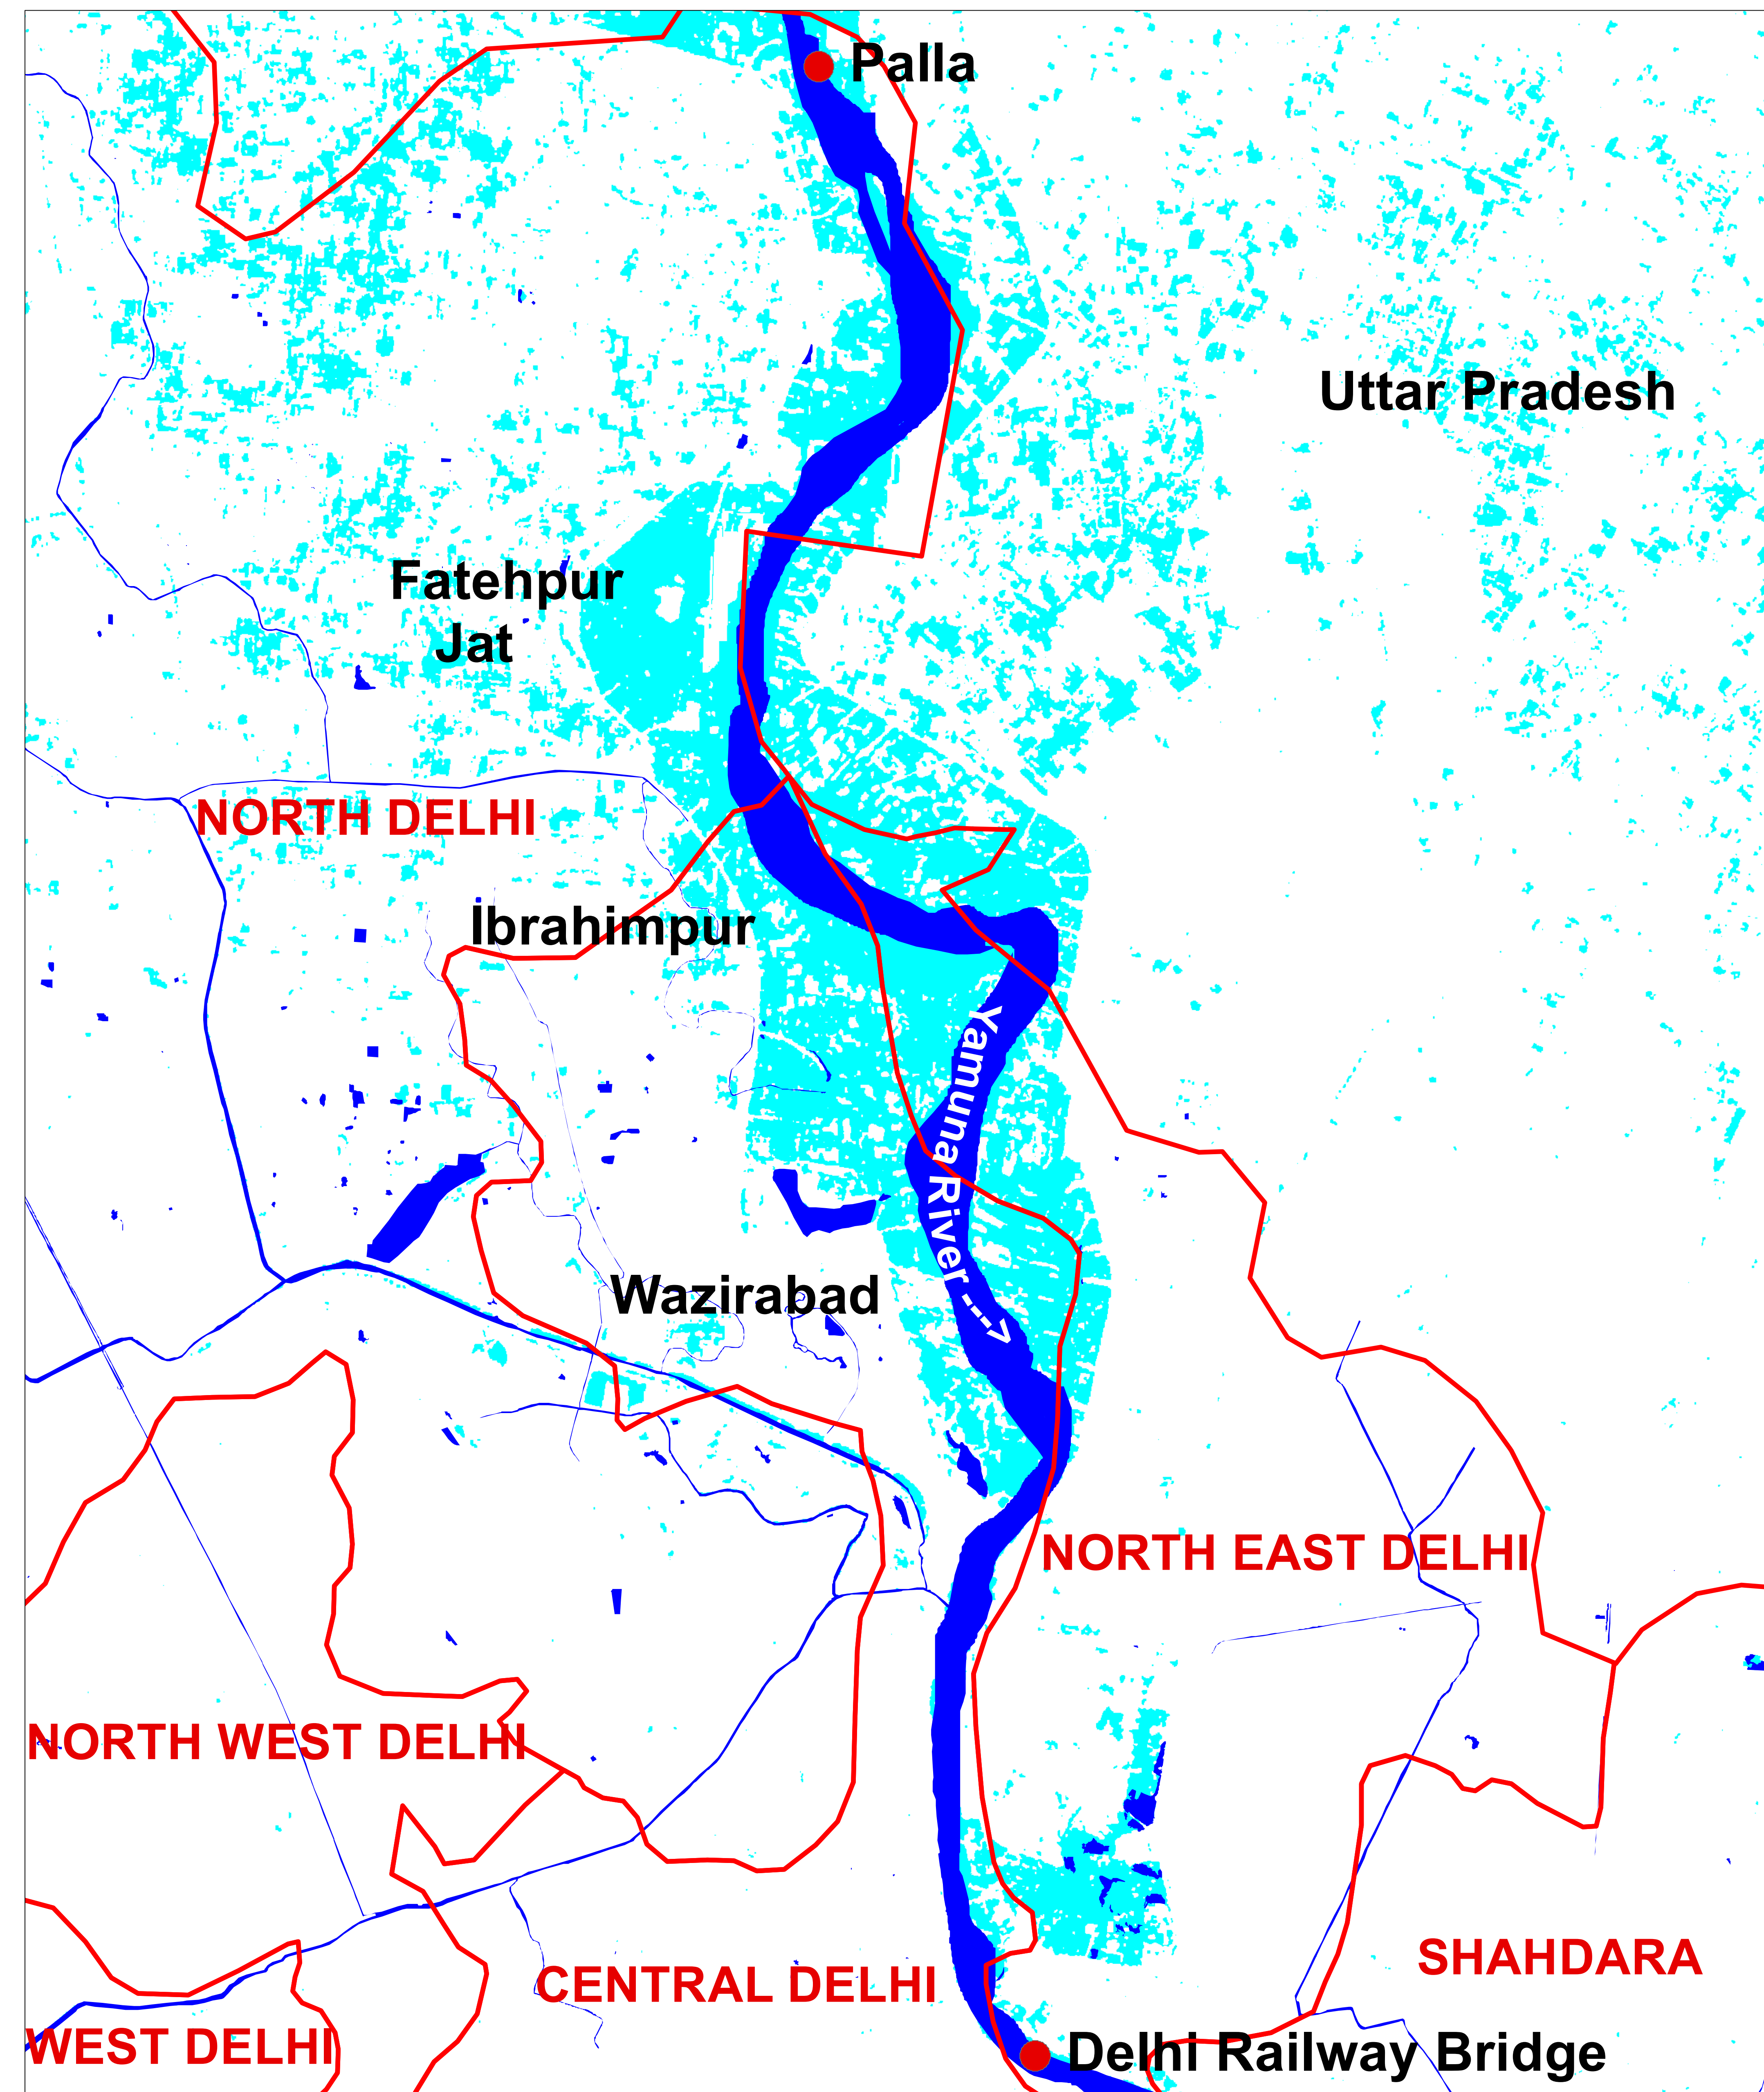

# Satellite Image Showing Flood Inundation along Yamuna River & Standing water in Parts of Delhi

Date of Issue : 13.07.2023

MAP ID: 2023/FL/DL/01-VAP/12-Jul-2023

### Legend

- District Boundary
- River / Waterbody
- Flood Inundation / Standing Water

RRES  
 National Remote Sensing Centre, ISRO  
 Dept. of Space, Govt. of India  
 Hyderabad- 500 037  
 E-Mail: [flood@nrsc.gov.in](mailto:flood@nrsc.gov.in)  
[www.nrsc.gov.in](http://www.nrsc.gov.in)