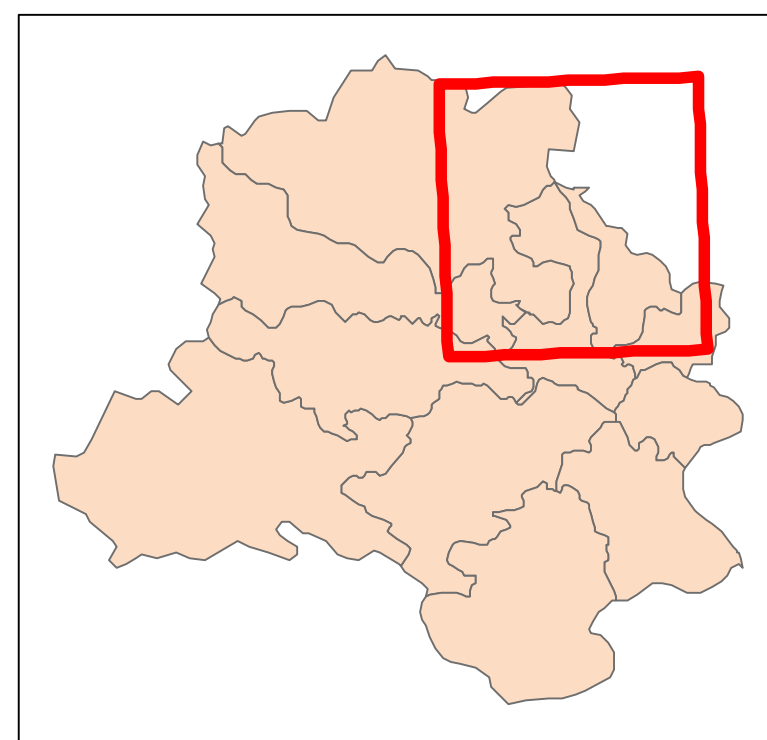

# Satellite Image Showing Flood Inundation along Yamuna River & Standing water in Parts of Delhi

Date of Issue : 13.07.2023

MAP ID: 2023/FL/DL/01-VAP/12-Jul-2023