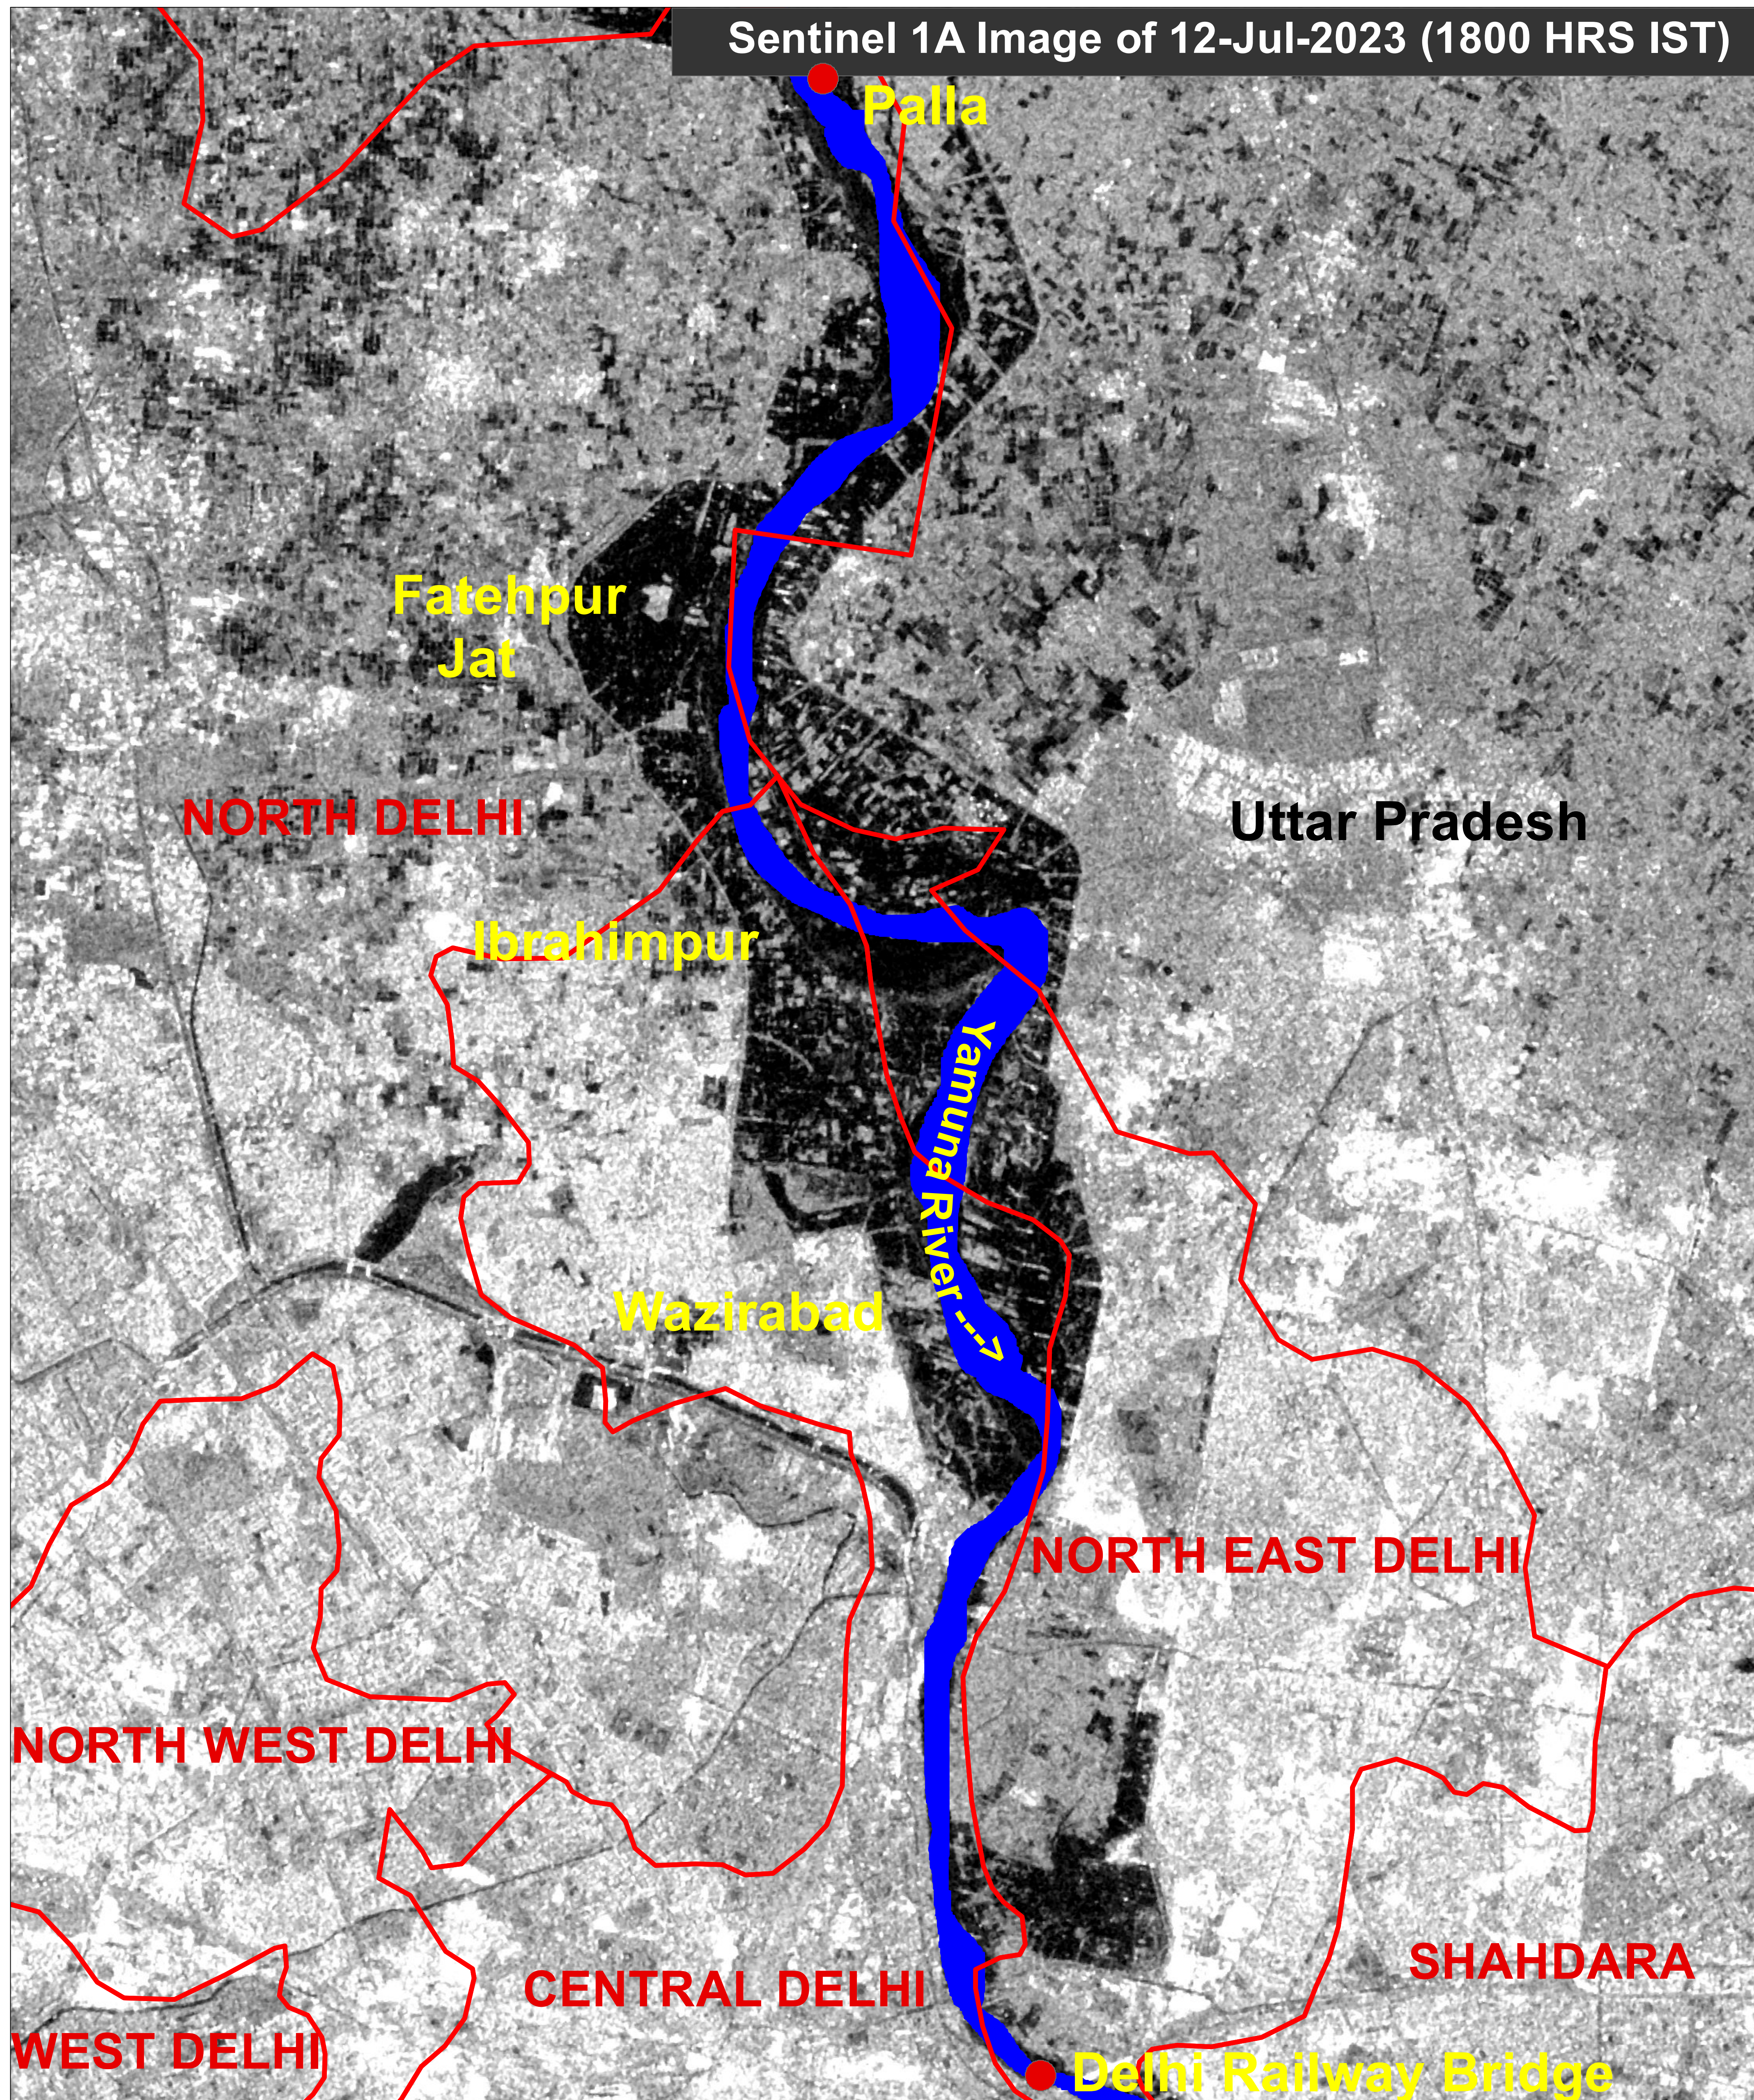

# Satellite Image Showing Flood Inundation along Yamuna River & Standing water in Parts of Delhi

Date of Issue : 13.07.2023

MAP ID: 2023/FL/DL/01-VAP/12-Jul-2023

### Legend

- District Boundary
- River / Waterbody
- Flood Inundation / Standing Water

RRES  
 National Remote Sensing Centre, ISRO  
 Dept. of Space, Govt. of India  
 Hyderabad- 500 037  
 E-Mail: [flood@nrsc.gov.in](mailto:flood@nrsc.gov.in)  
[www.nrsc.gov.in](http://www.nrsc.gov.in)