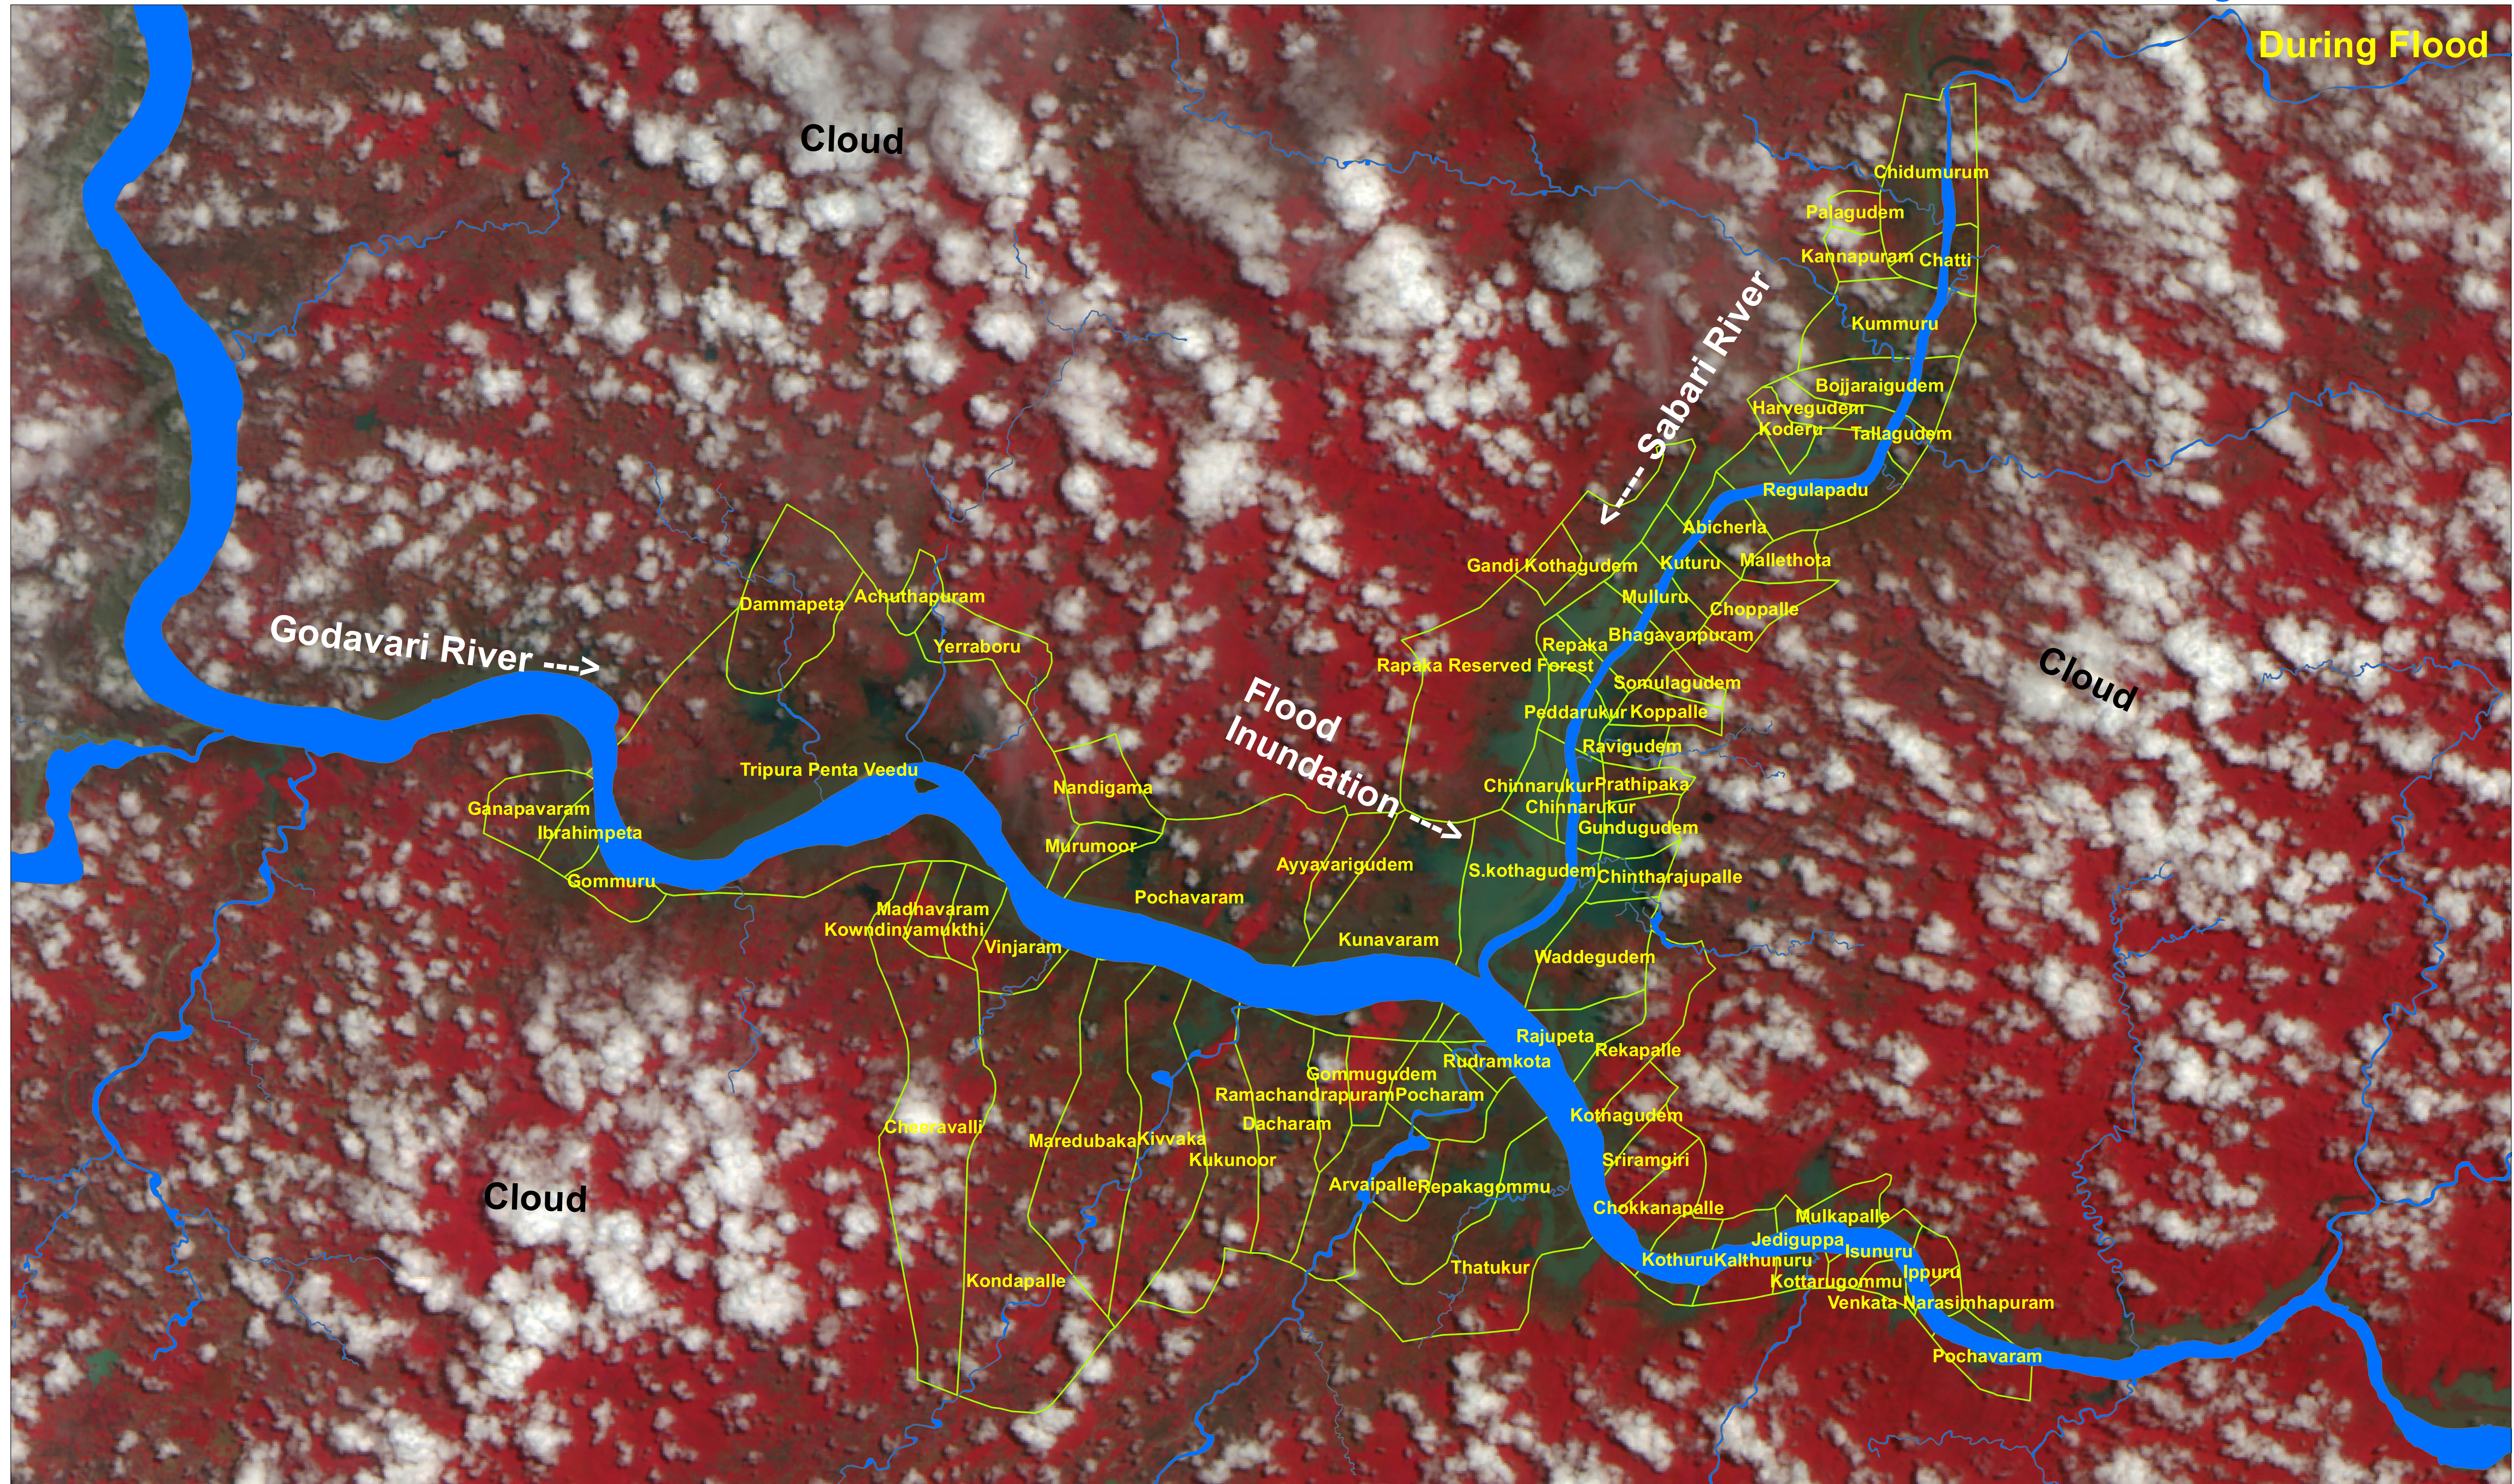

View of Flood Inundation in Villages Surrounding Confluence of Sabari & Godavari Rivers

Resourcesat 2 AWiFS Image of 27-Jul-2022

Legend

- River
- Village Boundary

RRES
National Remote Sensing Centre, ISRO
Dept. of Space, Govt. of India
Hyderabad- 500 037
E-Mail: flood@nrsc.gov.in
www.nrsc.gov.in