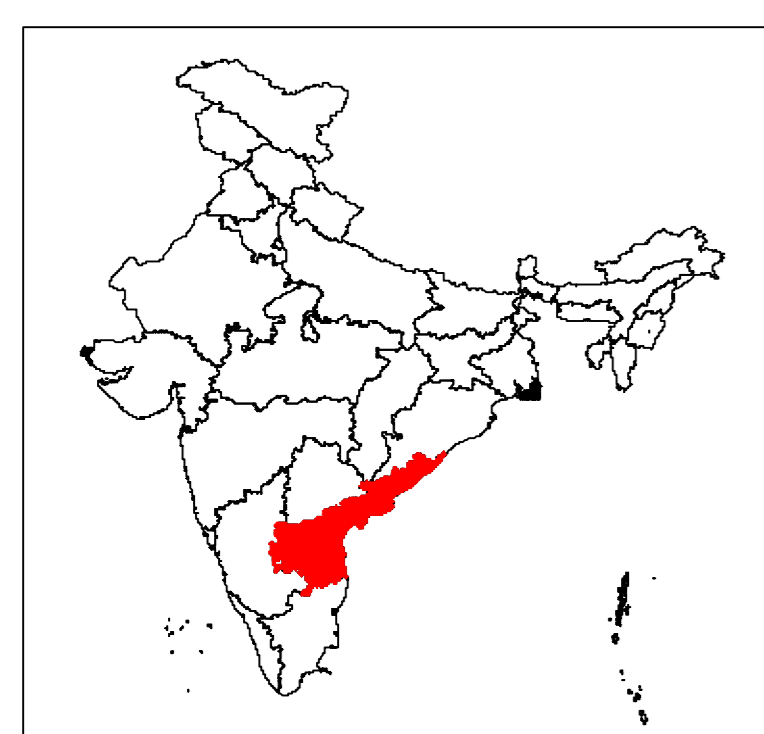

View of Flood Inundation in Villages Surrounding Confluence of Sabari & Godavari Rivers

Resourcesat 2 AWiFS Image of 27-Jul-2022

Legend

- River
- Village Boundary

RRES
National Remote Sensing Centre, ISRO
Dept. of Space, Govt. of India
Hyderabad- 500 037
E-Mail: flood@nrsc.gov.in
www.nrsc.gov.in