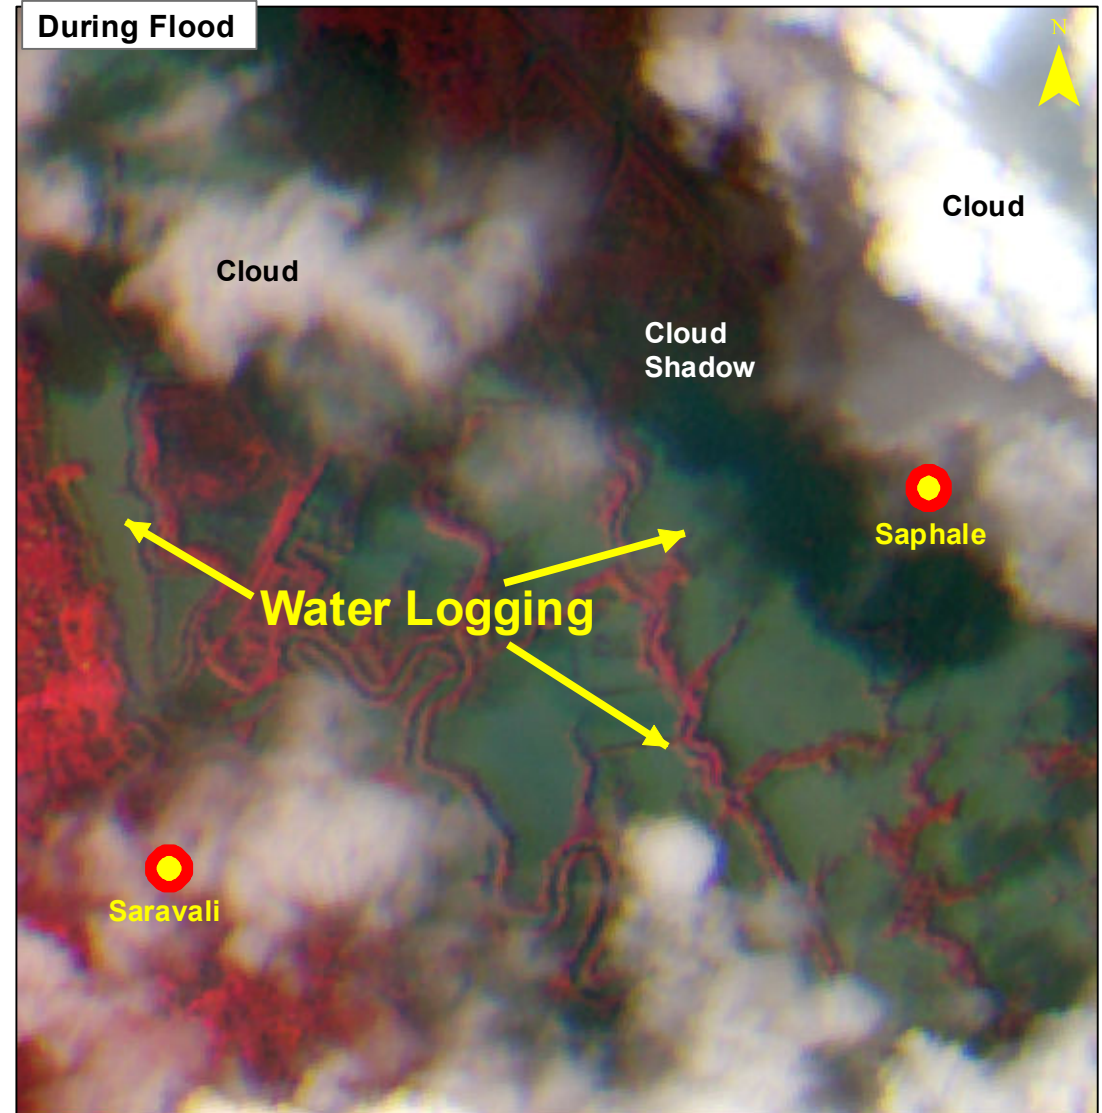

Heavy Rain Affected Areas in Parts of Mumbai & Thane, Maharashtra

DISASTER EVENT ID: 08-FL-2021-MH
MAP ID: 2021/04

Resoucesat-2 L4FMx of 12-April-2019

Resourcesat-2 L4FMX Image of 18-July-2021

Location Map

Maharashtra State

Mumbai-Thane

RRES
National Remote Sensing Centre, ISRO
Dept. of Space, Govt. of India
Hyderabad- 500 037
E-Mail: flood@nrsc.gov.in
www.nrsc.gov.in