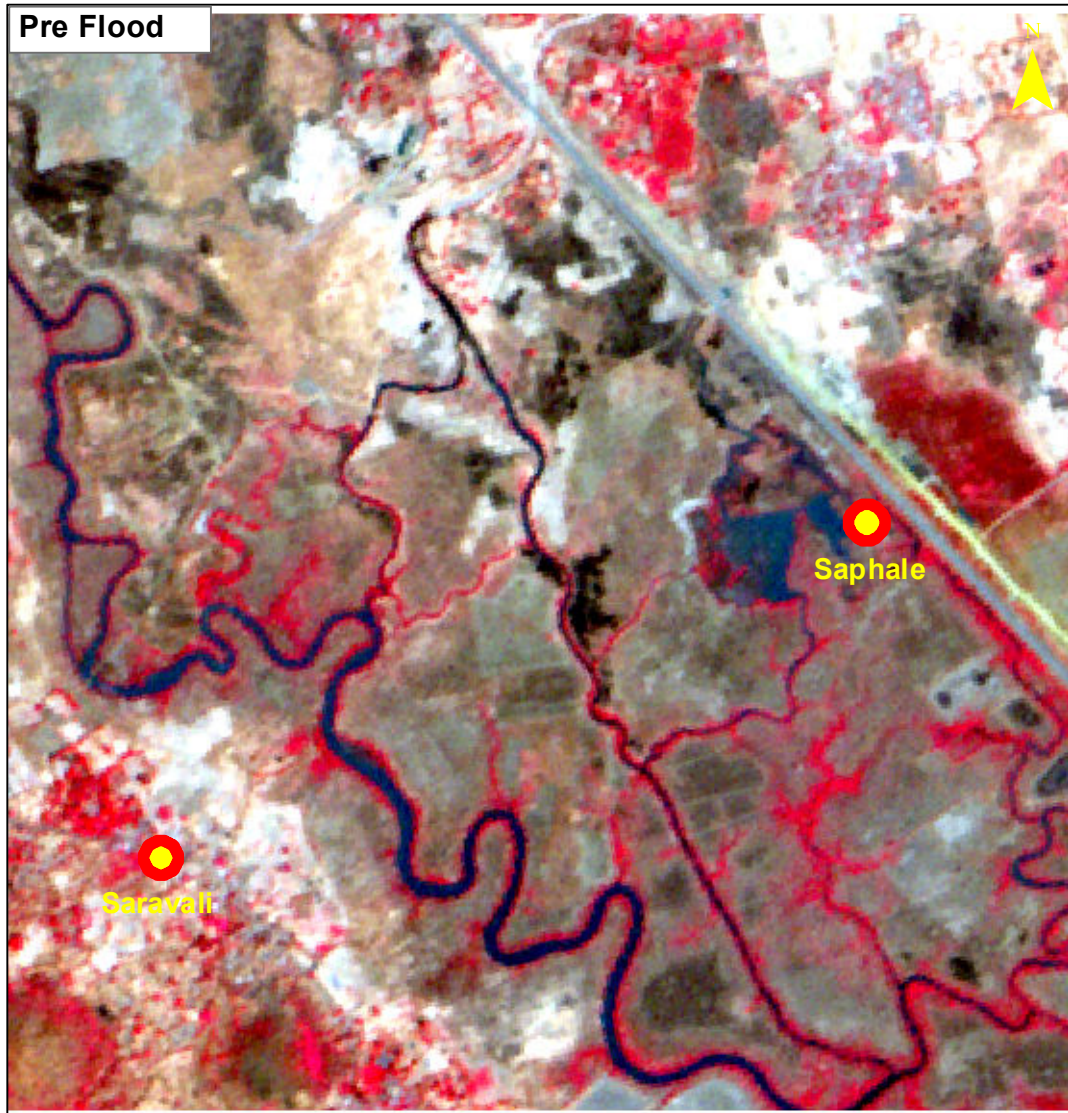

Heavy Rain Affected Areas in Parts of Mumbai & Thane, Maharashtra

DISASTER EVENT ID: 08-FL-2021-MH
MAP ID: 2021/04

Resoucesat-2 L4FMx of 12-April-2019

Resourcesat-2 L4FMX Image of 18-July-2021

Location Map

Maharashtra State

Mumbai-Thane

RRES
National Remote Sensing Centre, ISRO
Dept. of Space, Govt. of India
Hyderabad- 500 037
E-Mail: flood@nrsc.gov.in
www.nrsc.gov.in