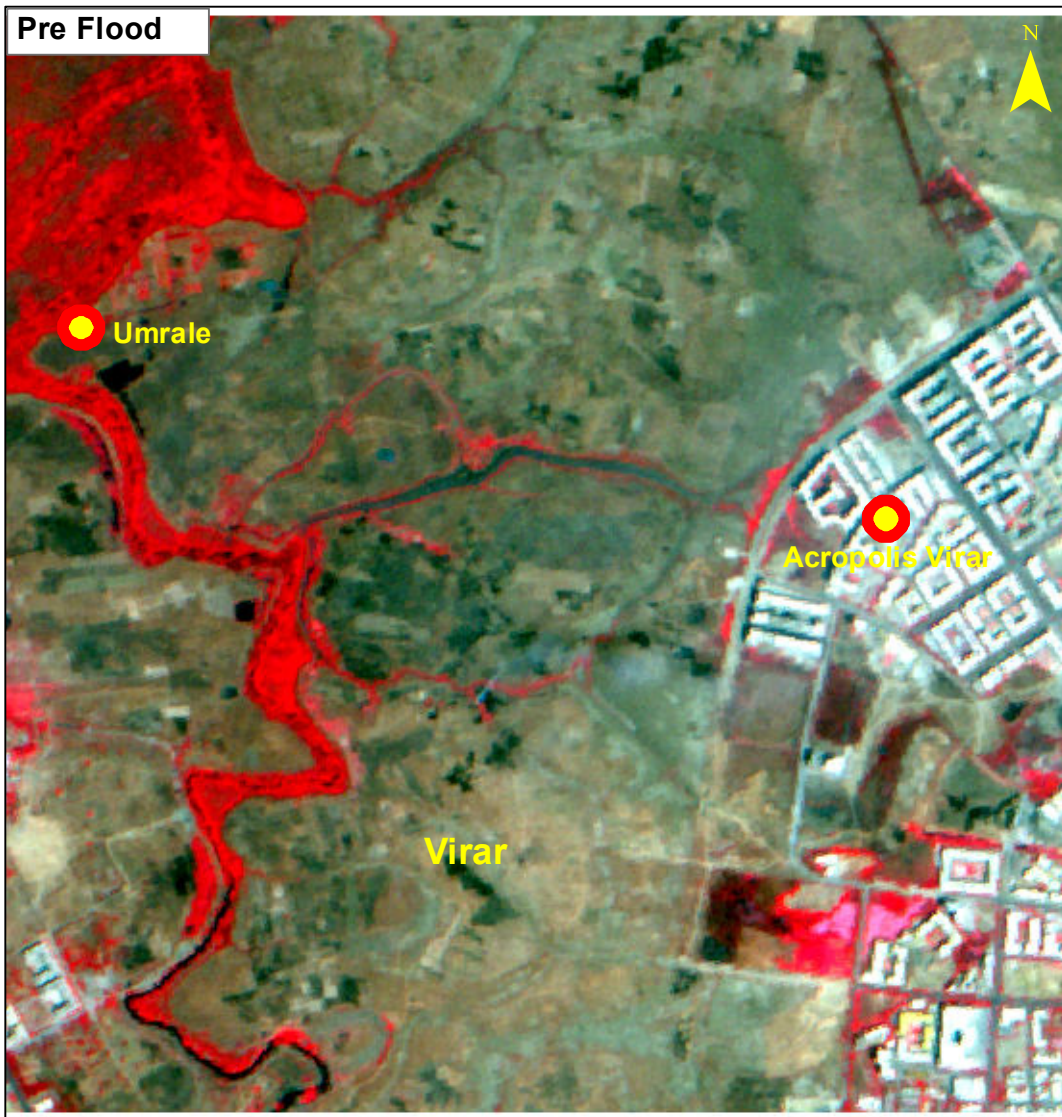

Heavy Rain Affected Areas in Parts of Mumbai & Thane, Maharashtra

DISASTER EVENT ID: 08-FL-2021-MH
MAP ID: 2021/03

Resoucesat-2 L4FMx of 12-April-2019

Resourcesat-2 L4FMX Image of 18-July-2021

Location Map

Maharashtra State

Mumbai-Thane

RRES
National Remote Sensing Centre, ISRO
Dept. of Space, Govt. of India
Hyderabad- 500 037
E-Mail: flood@nrsc.gov.in
www.nrsc.gov.in