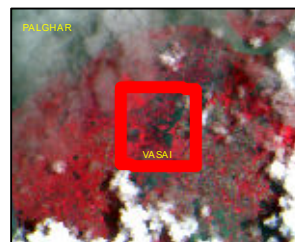

Location Map

Maharashtra State

Mumbai-Thane

RRES
National Remote Sensing Centre, ISRO
Dept. of Space, Govt. of India
Hyderabad- 500 037
E-Mail: flood@nrsc.gov.in
www.nrsc.gov.in