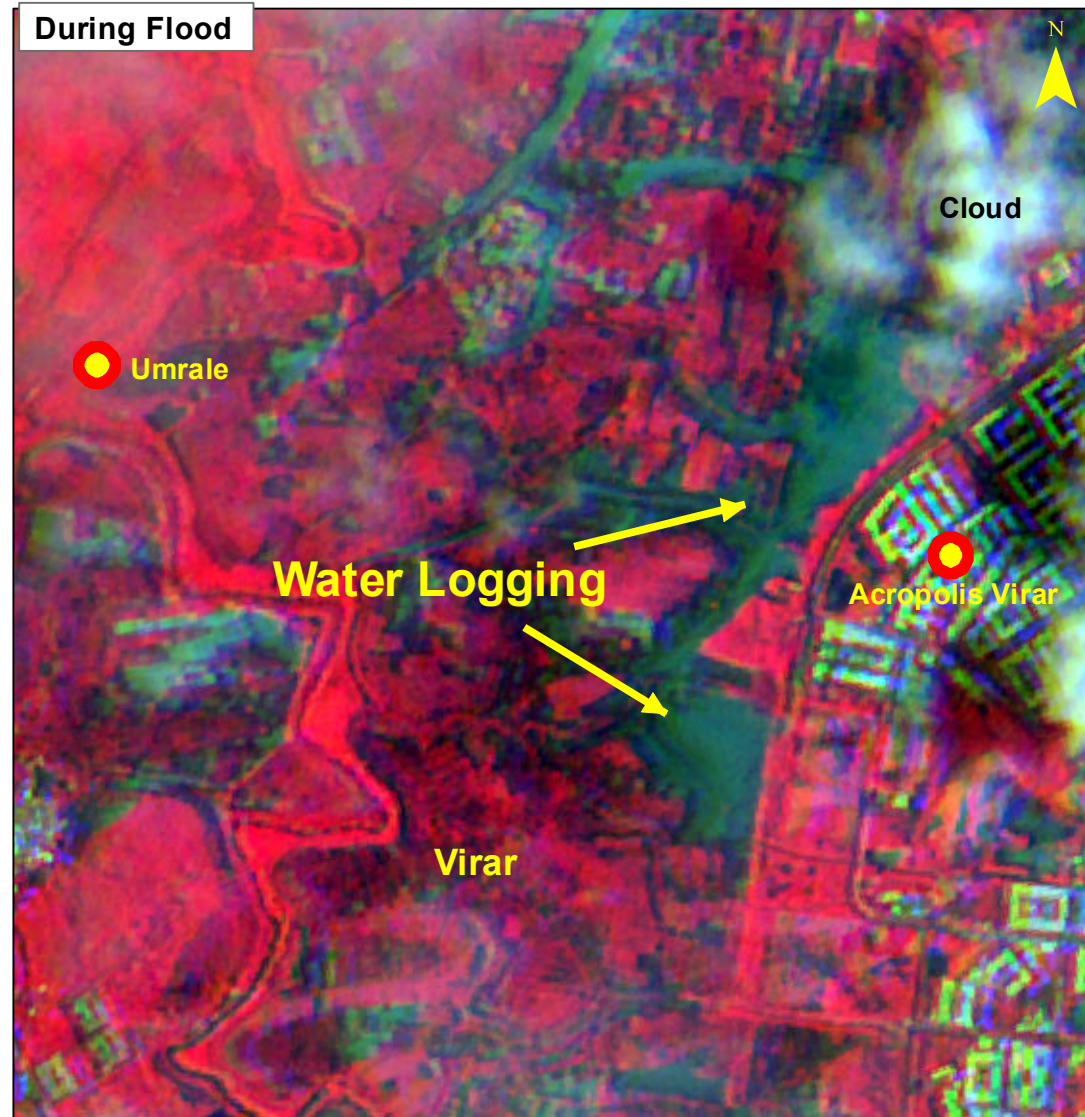

Heavy Rain Affected Areas in Parts of Mumbai & Thane, Maharashtra

DISASTER EVENT ID: 08-FL-2021-MH
MAP ID: 2021/03

Resoucesat-2 L4FMx of 12-April-2019

Resourcesat-2 L4FMX Image of 18-July-2021

Location Map

Maharashtra State

Mumbai-Thane

RRES
National Remote Sensing Centre, ISRO
Dept. of Space, Govt. of India
Hyderabad- 500 037
E-Mail: flood@nrsc.gov.in
www.nrsc.gov.in