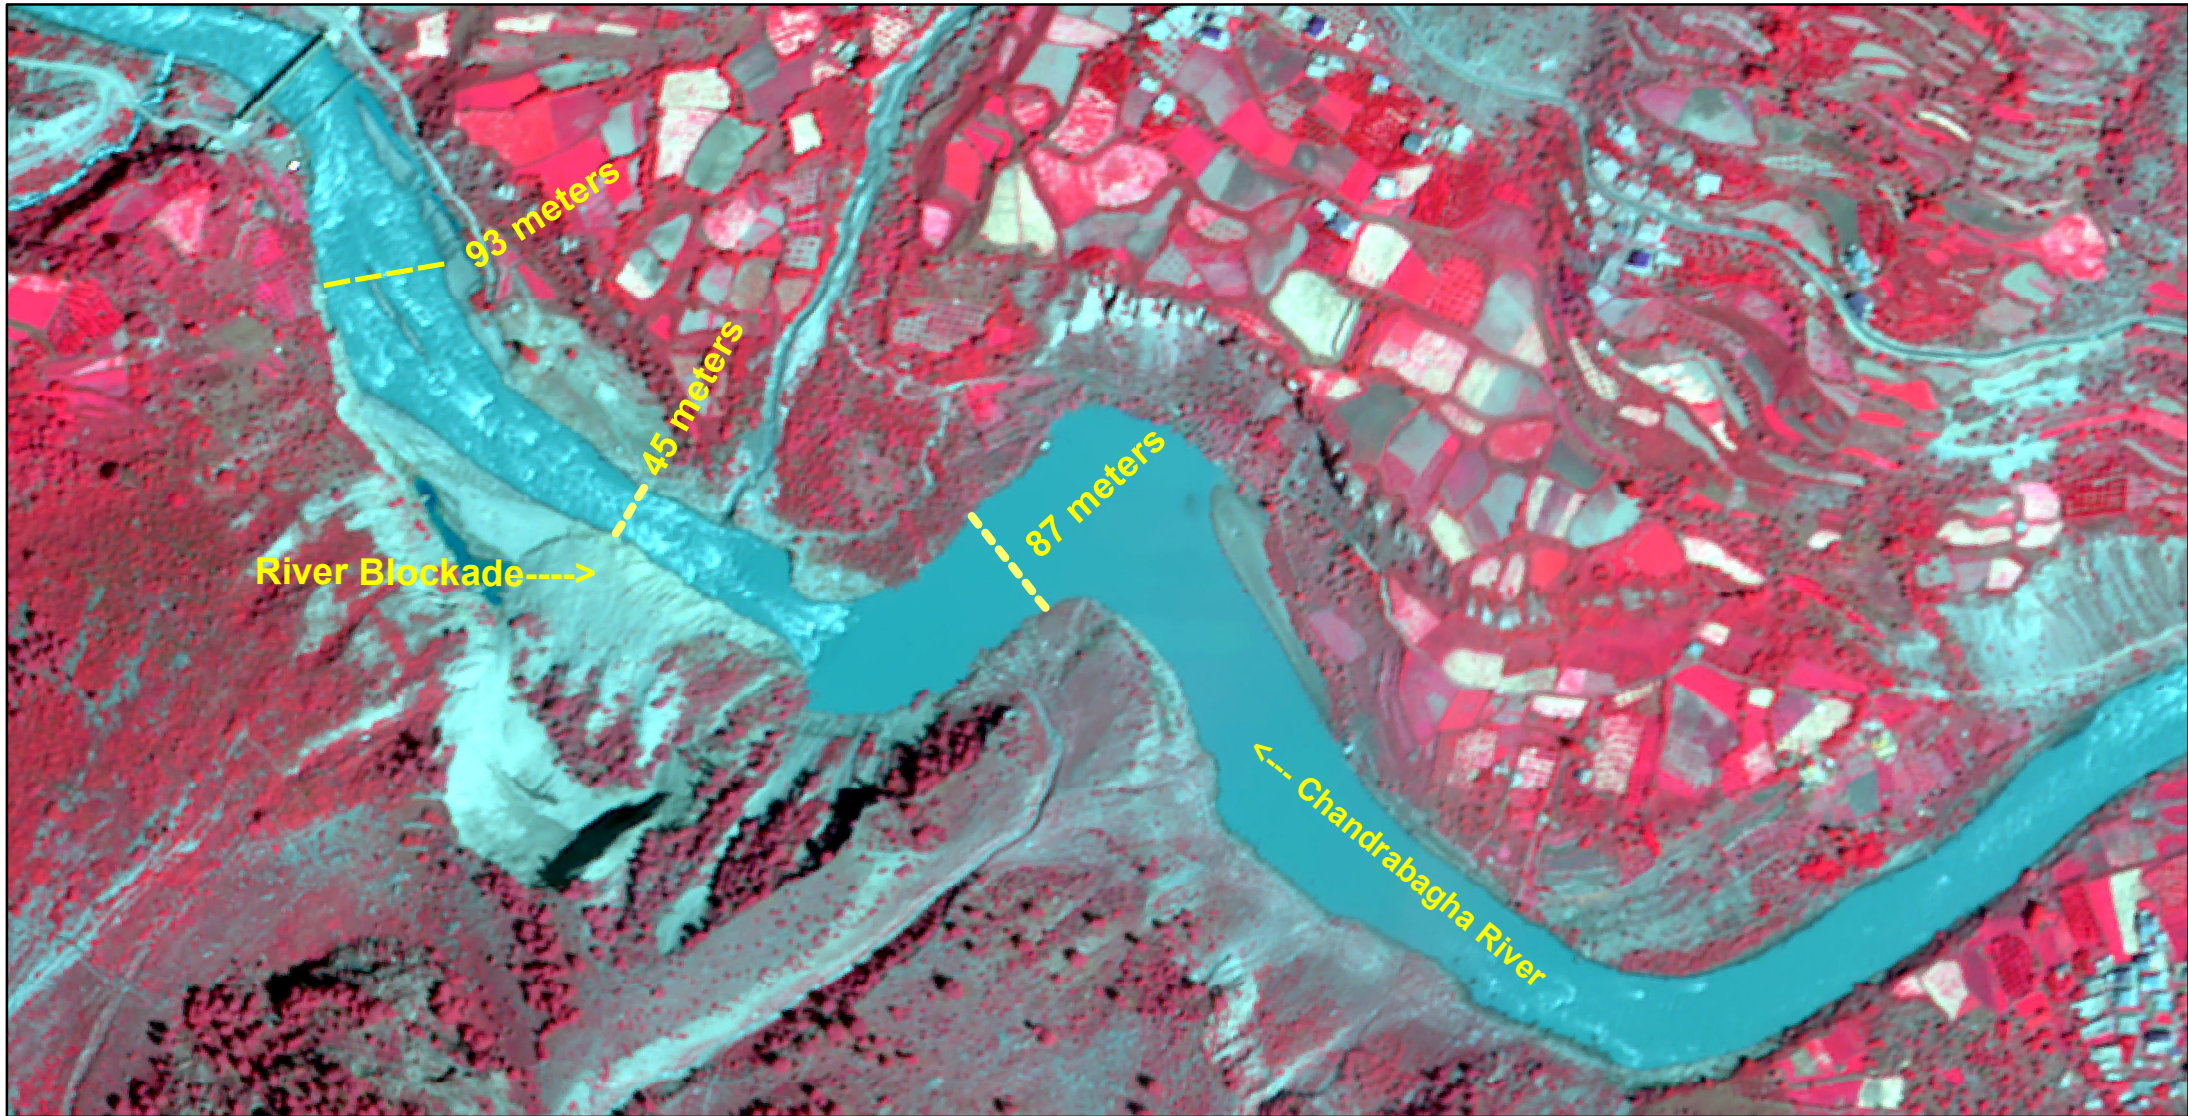

Landslide in Lahaul Spiti, Near Jasrath Village, Himachal Pradesh

Date of Issue : 16.08.2021

Cartosat-2E MX Image of 16 Aug, 2021

DISASTER EVENT ID: 13-FLD-2021-HP
MAP ID: 2021/05

Location Map

Himachal Pradesh

RRES
National Remote Sensing Centre, ISRO
Dept. of Space, Govt. of India
Hyderabad- 500 037
E-Mail: flood@nrsc.gov.in
www.nrsc.gov.in

The satellite image is enhanced for better visualisation.