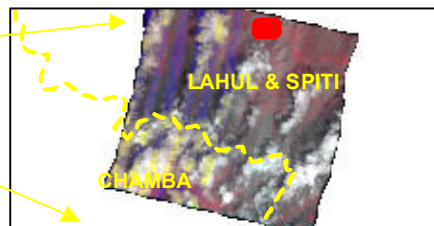

Landslide in Lahaul Spiti, Near Jasrath Village, Himachal Pradesh

Cartosat-3 MX Image of 14 Aug, 2021

Date of Issue : 15.08.2021

DISASTER EVENT ID: 01-FLD-2021-HP

MAP ID: 2021/02

Location Map

Himachal Pradesh