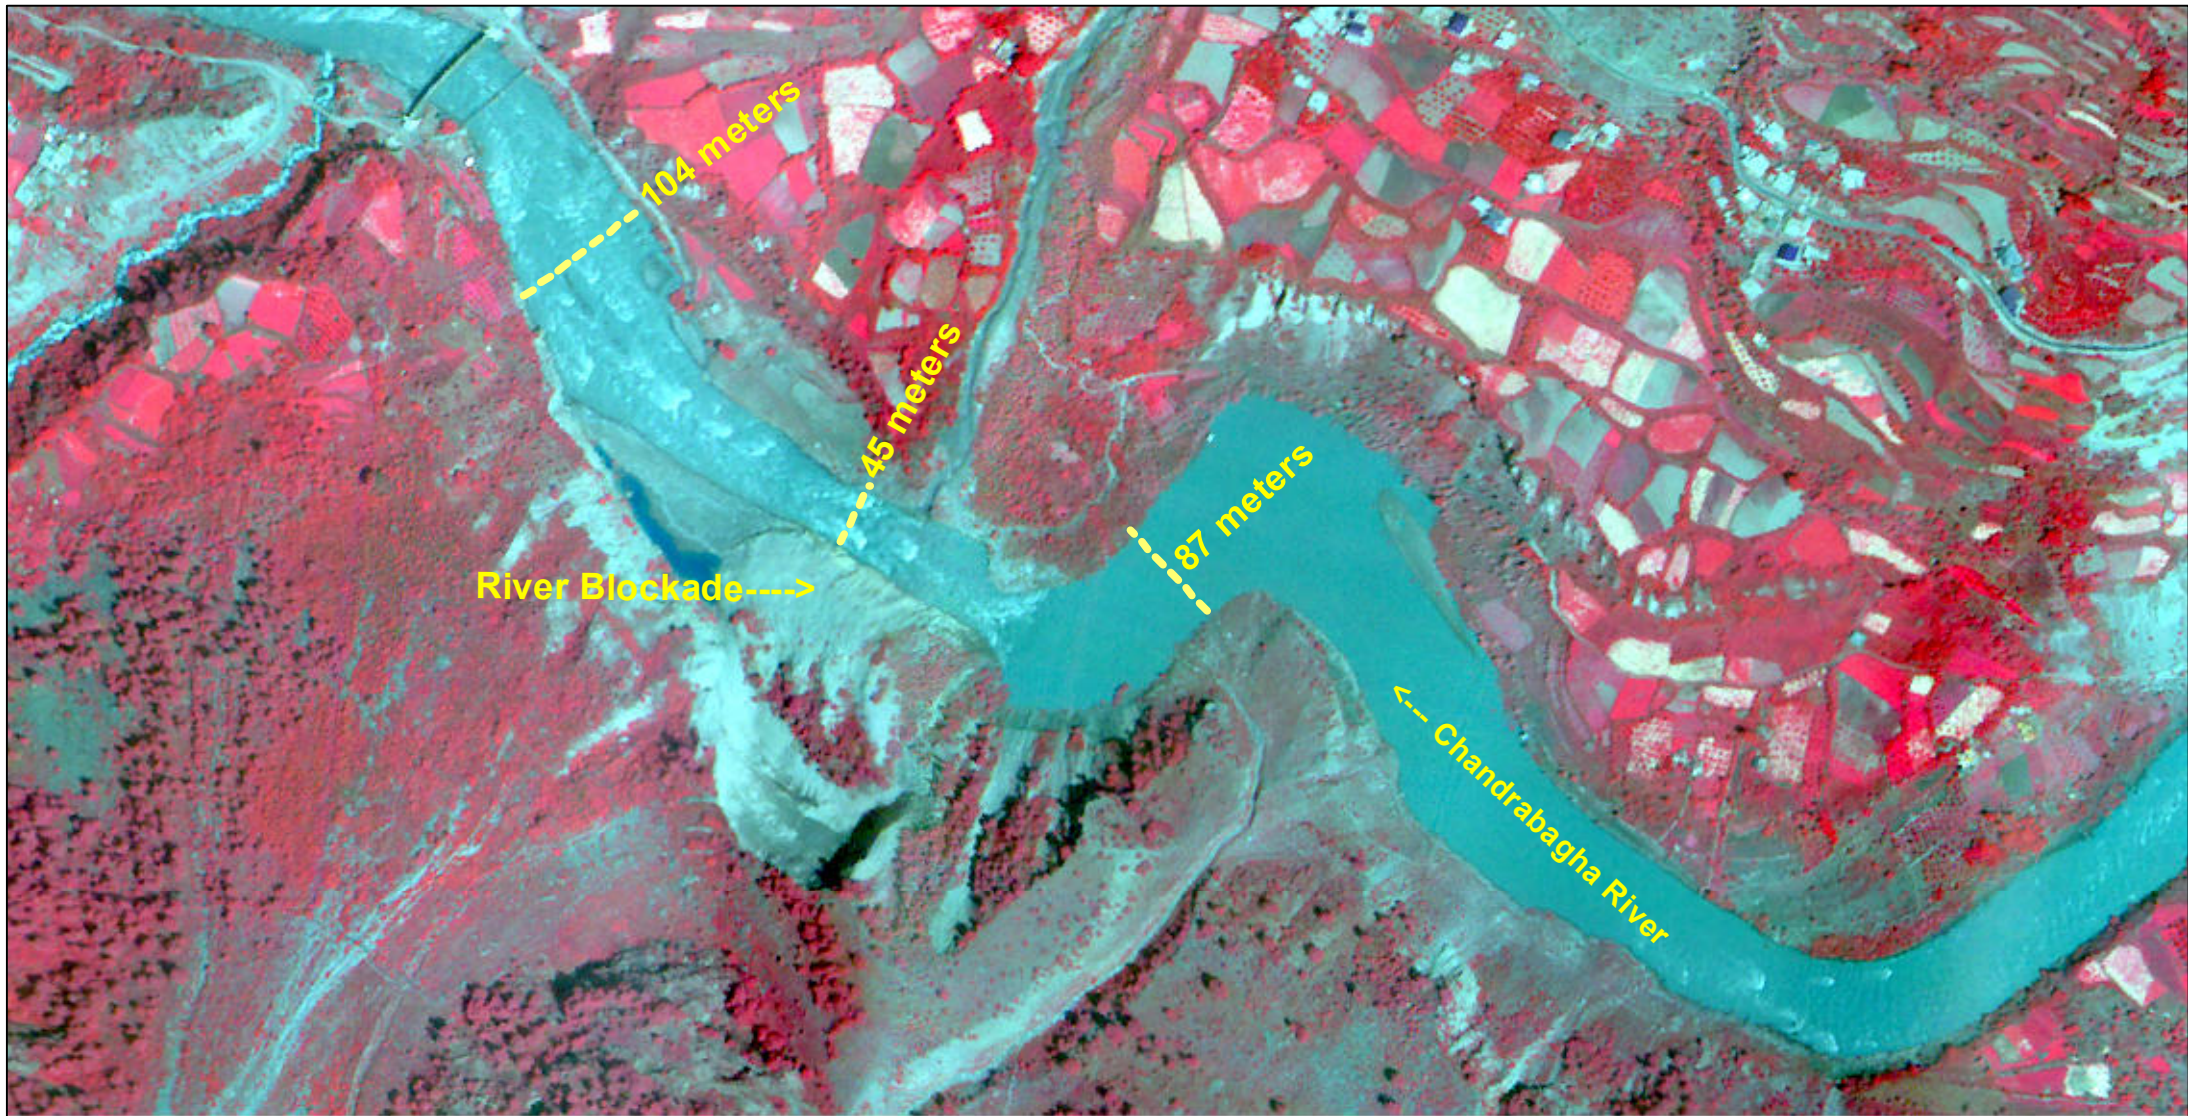

Landslide in Lahaul Spiti, Near Jasrath Village, Himachal Pradesh

Cartosat-3 MX Image of 14 Aug, 2021

Date of Issue : 15.08.2021

DISASTER EVENT ID: 01-FLD-2021-HP

MAP ID: 2021/02

Location Map

Himachal Pradesh

0 15 30
Kilometers

RRES
National Remote Sensing Centre, ISRO
Dept. of Space, Govt. of India
Hyderabad- 500 037
E-Mail: flood@nrsc.gov.in
www.nrsc.gov.in

The satellite image is enhanced for better visualisation.