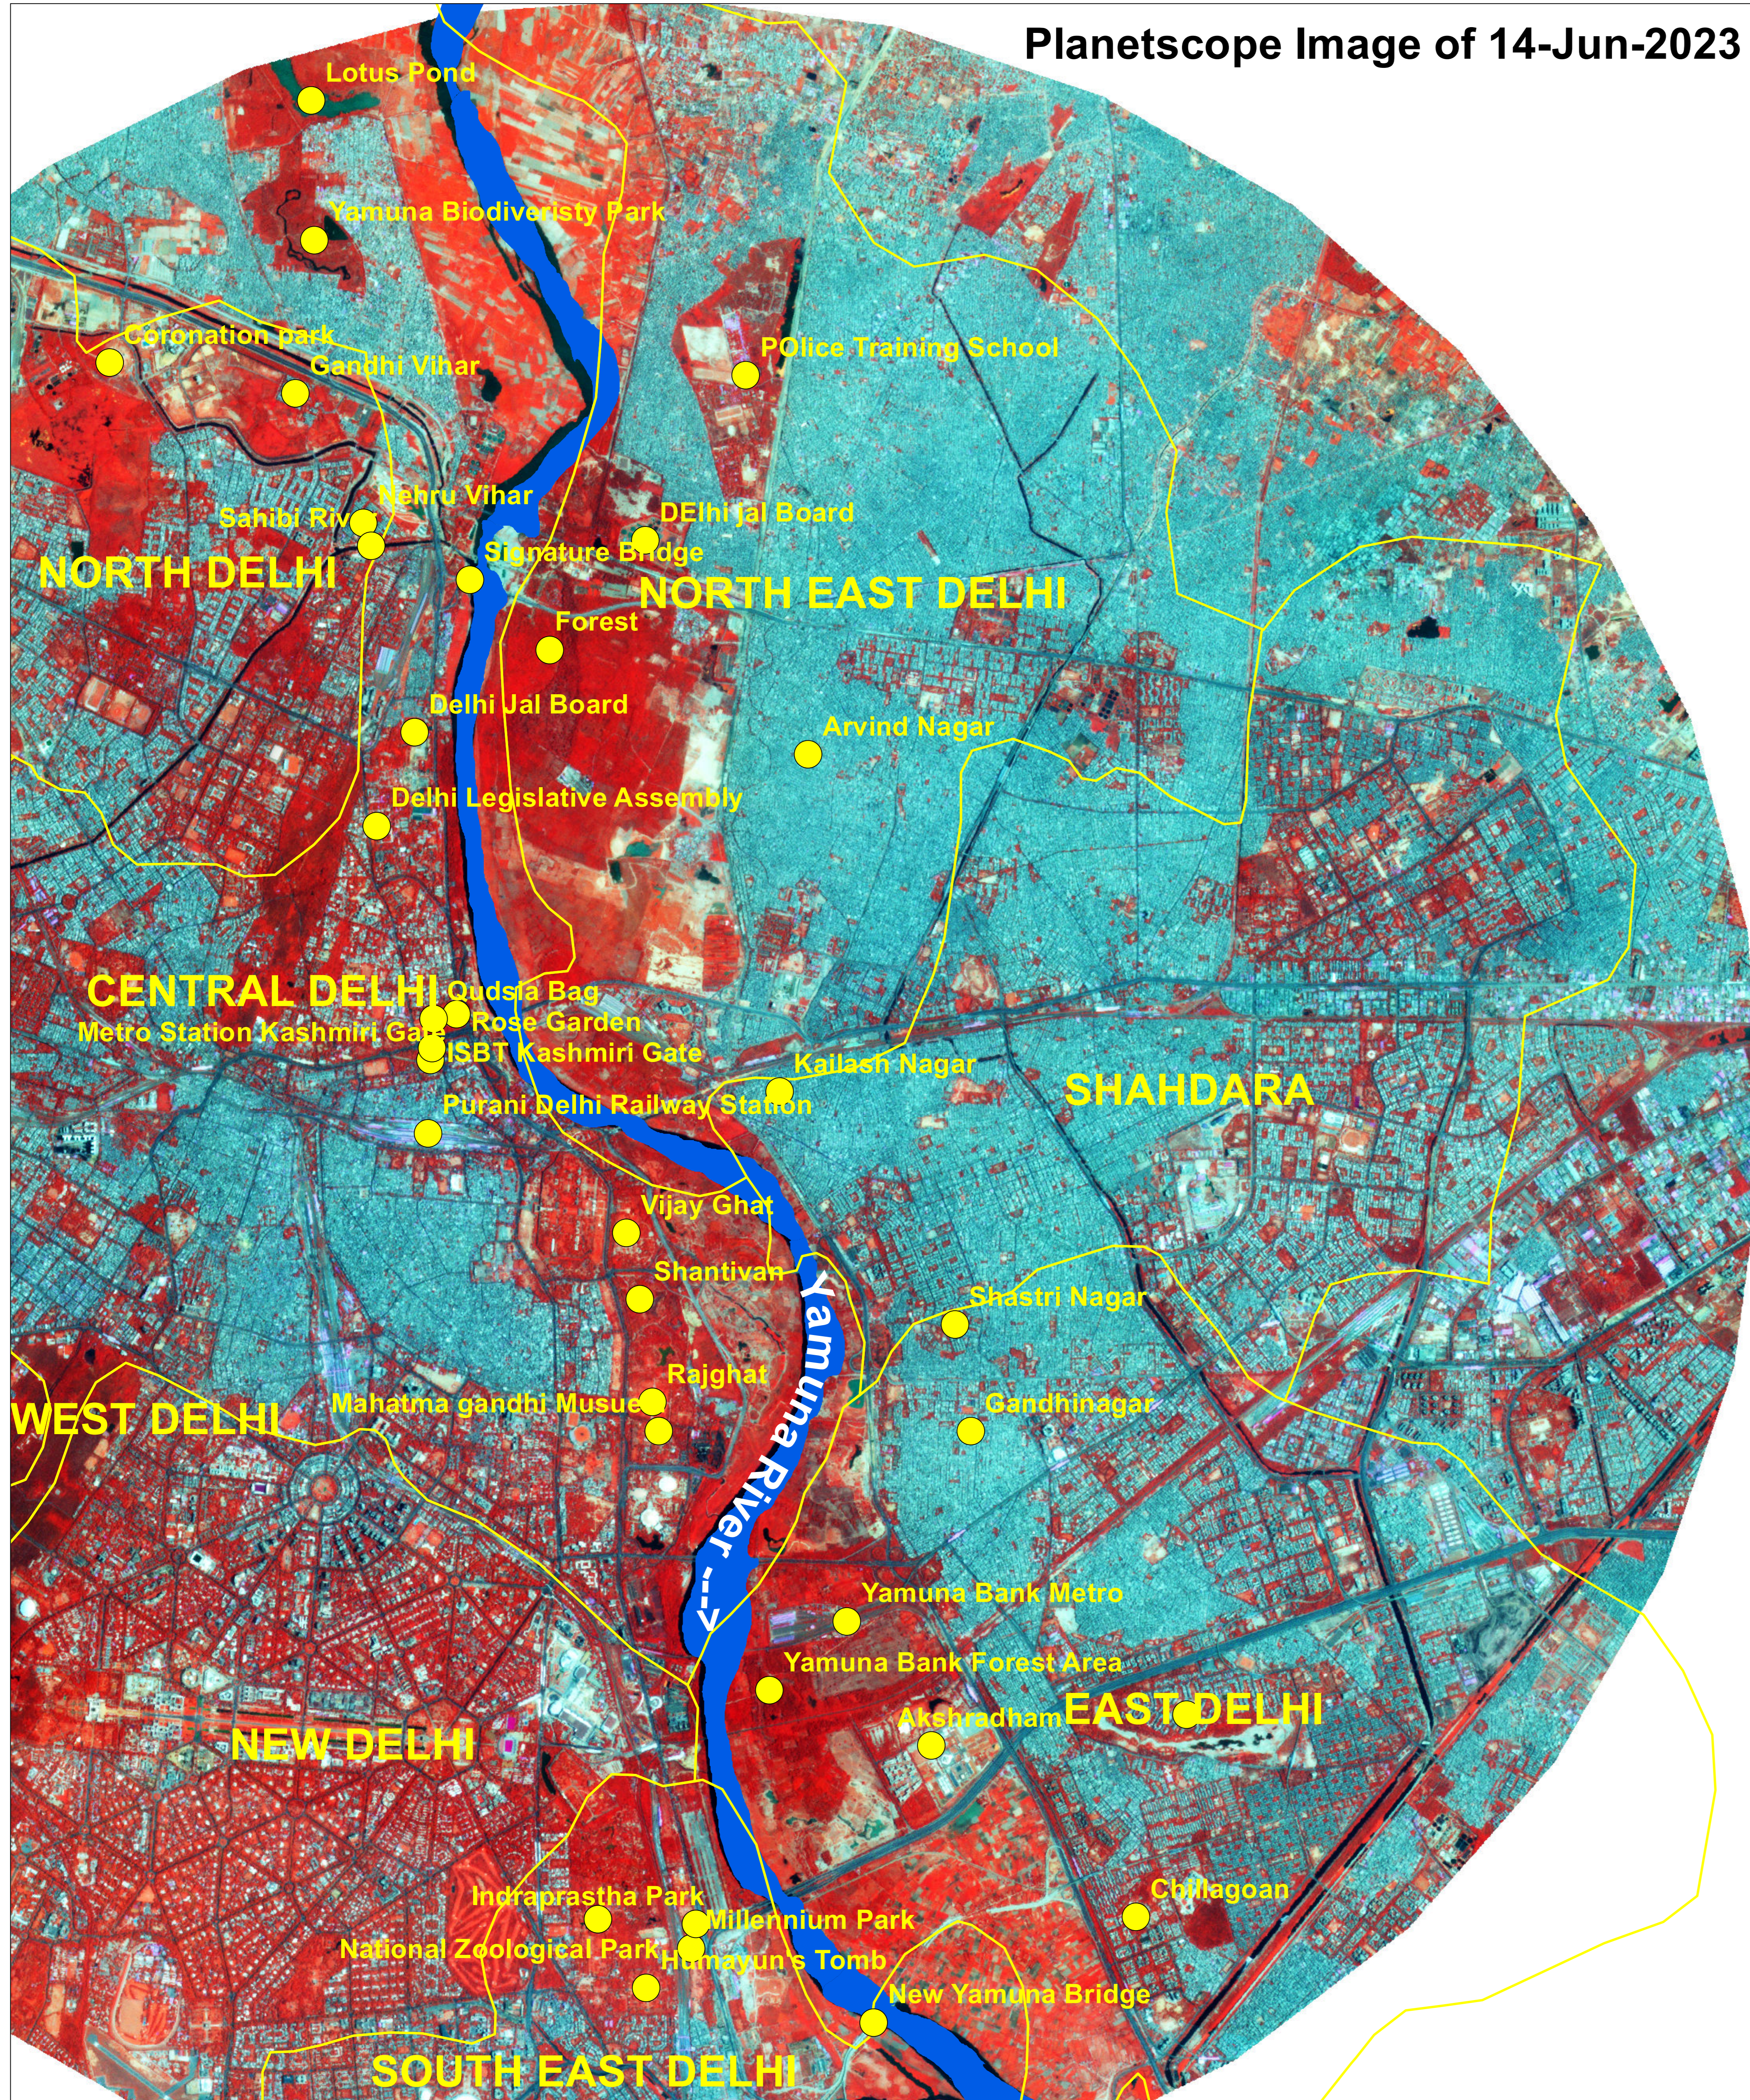

# Satellite Image Showing Flood Inundation along Yamuna River & Standing water in Parts of Delhi

Date of Issue : 15.07.2023  
MAP ID: 2023/FL/DL/11-VAP/13-Jul-2023

Planetscope Image of 14-Jun-2023

Planetscope Image of 13-Jul-2023 (10:30 Hrs IST)

### Legend

- District Boundary
- River

RRES  
National Remote Sensing Centre, ISRO  
Dept. of Space, Govt. of India  
Hyderabad- 500 037  
E-Mail: [flood@nrsc.gov.in](mailto:flood@nrsc.gov.in)  
[www.nrsc.gov.in](http://www.nrsc.gov.in)

# Satellite Image Showing Flood Inundation along Yamuna River & Standing water in Parts of Delhi

Date of Issue : 15.07.2023  
 MAP ID: 2023/FL/DL/12-VAP/13-Jul-2023

RRES  
 National Remote Sensing Centre, ISRO  
 Dept. of Space, Govt. of India  
 Hyderabad- 500 037  
 E-Mail: [flood@nrsc.gov.in](mailto:flood@nrsc.gov.in)  
[www.nrsc.gov.in](http://www.nrsc.gov.in)

# Satellite Image Showing Flood Inundation along Yamuna River & Standing water in Parts of Delhi

Date of Issue : 15.07.2023  
MAP ID: 2023/FL/DL/13-VAP/13-Jul-2023

RRES  
National Remote Sensing Centre, ISRO  
Dept. of Space, Govt. of India  
Hyderabad- 500 037  
E-Mail: [flood@nrsc.gov.in](mailto:flood@nrsc.gov.in)  
[www.nrsc.gov.in](http://www.nrsc.gov.in)