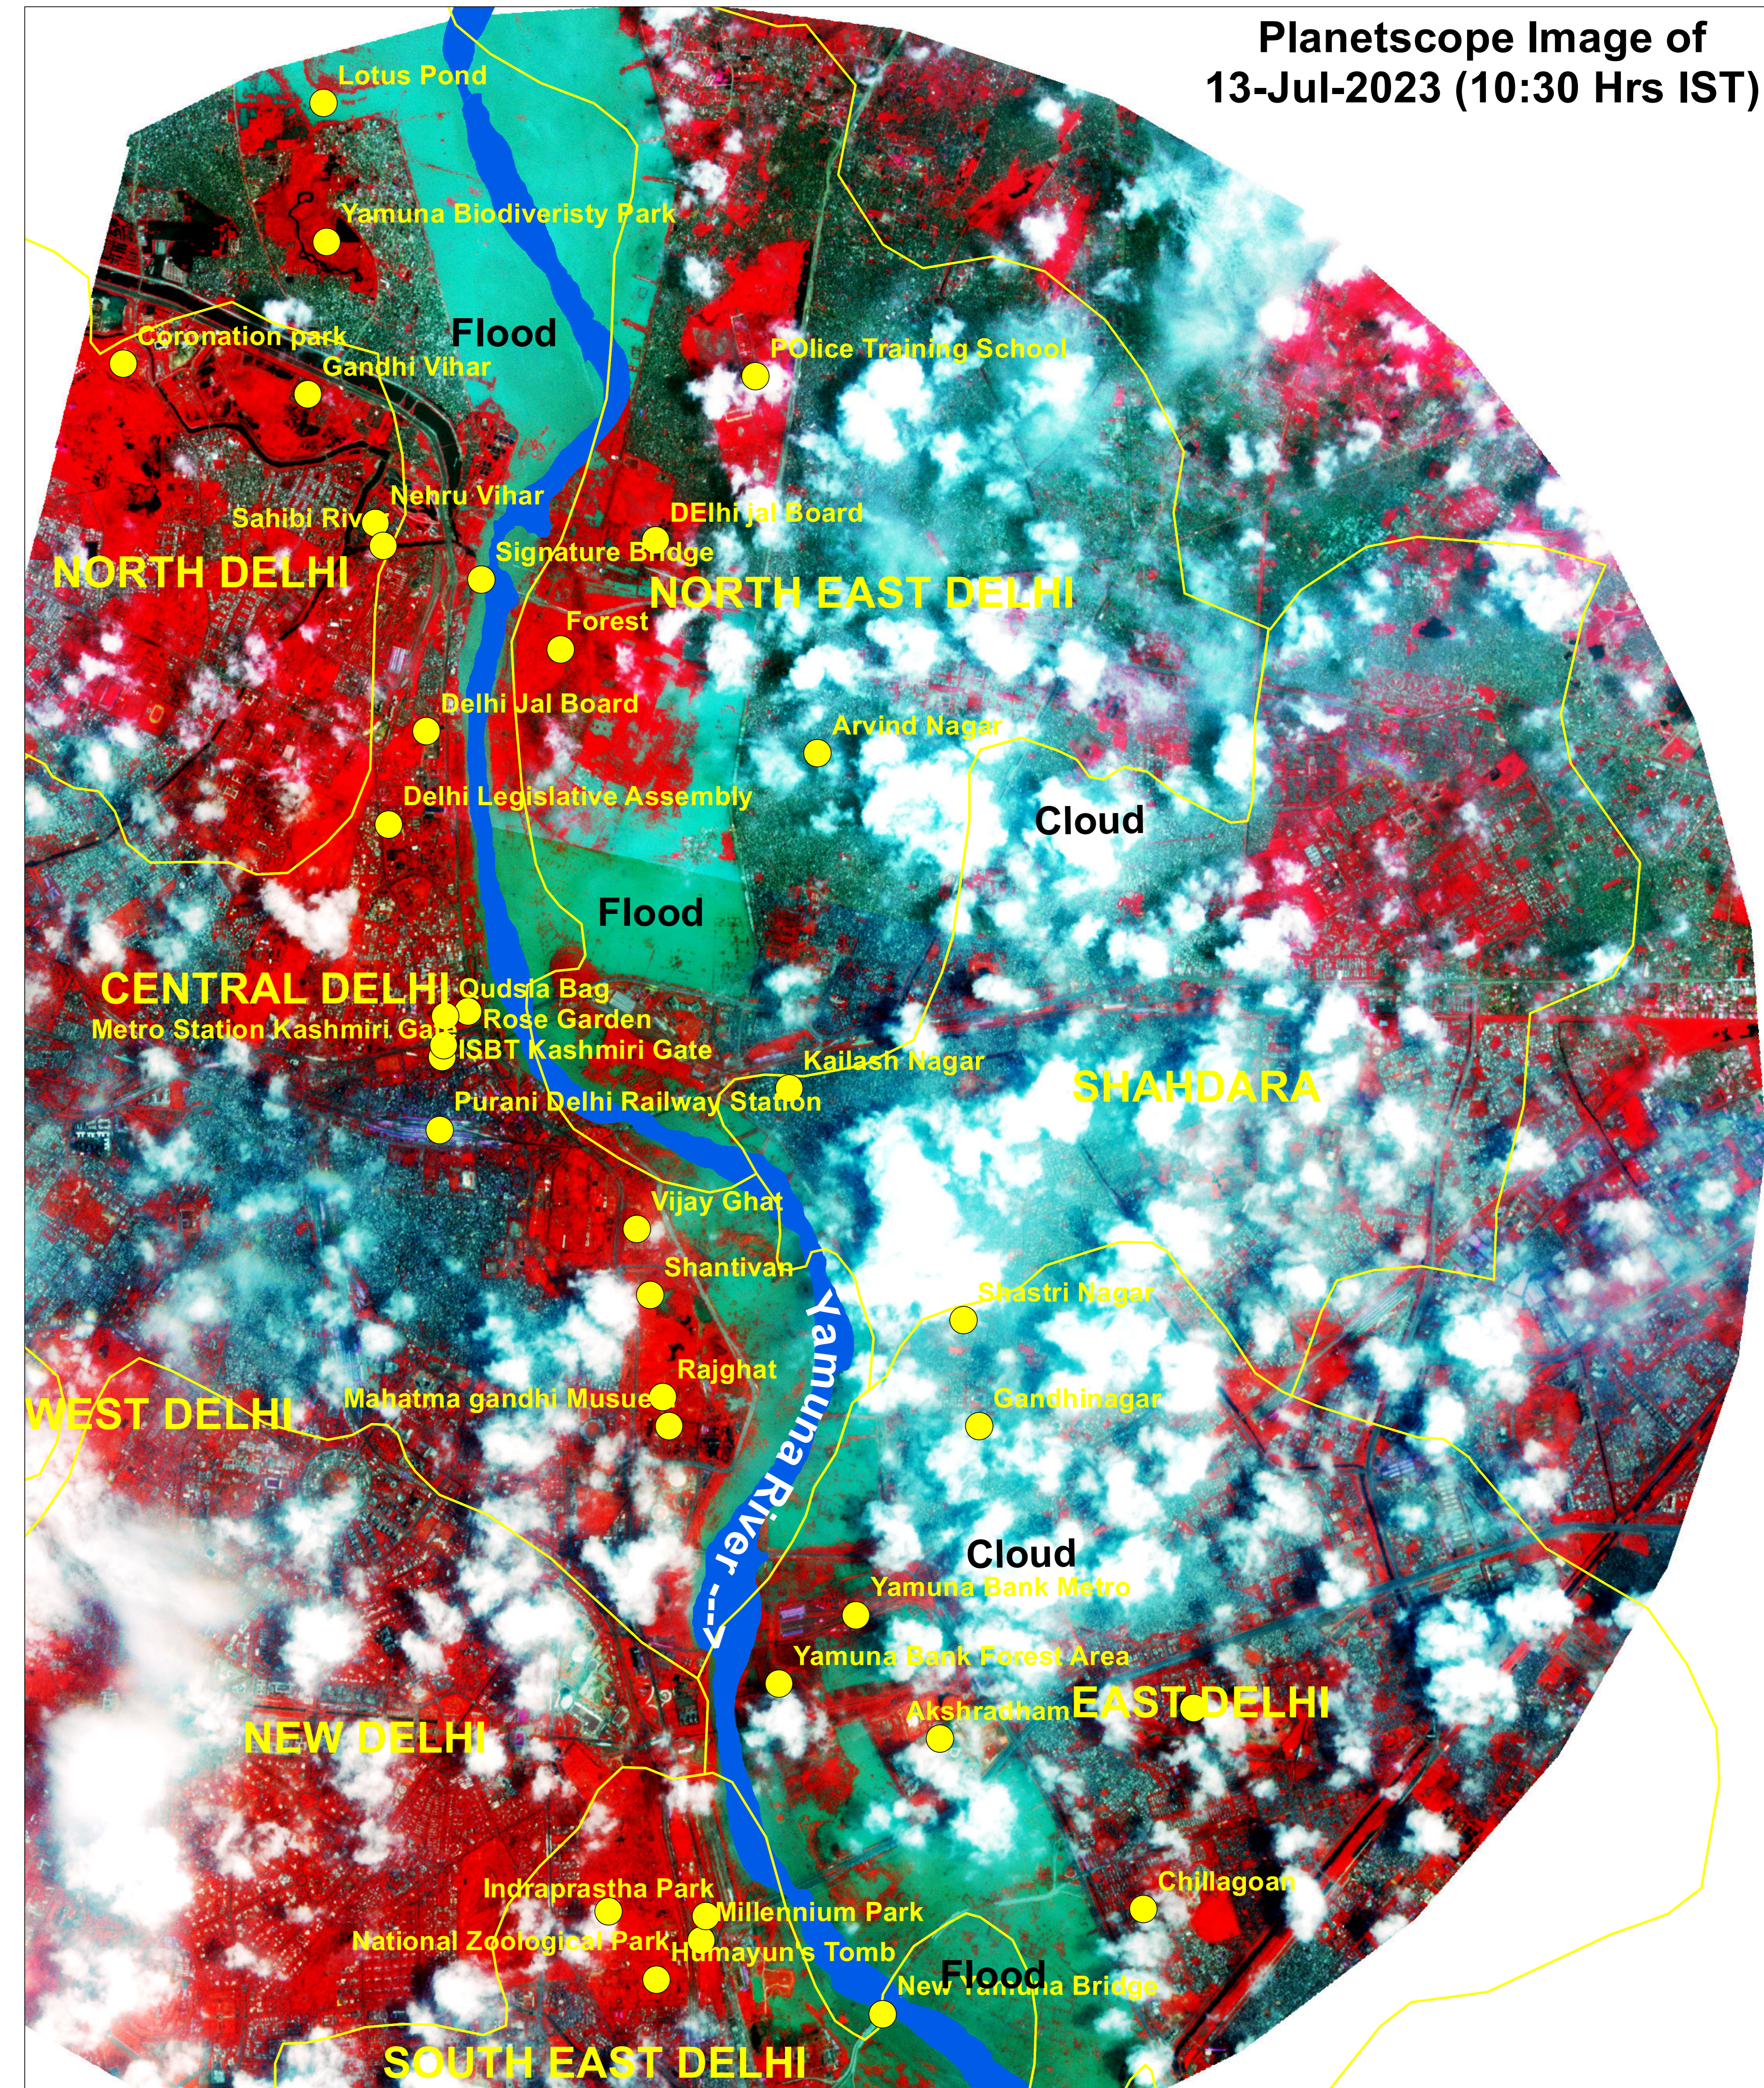

# Satellite Image Showing Flood Inundation along Yamuna River & Standing water in Parts of Delhi

Date of Issue : 15.07.2023  
MAP ID: 2023/FL/DL/11-VAP/13-Jul-2023

Planetscope Image of 14-Jun-2023

Planetscope Image of 13-Jul-2023 (10:30 Hrs IST)

# Satellite Image Showing Flood Inundation along Yamuna River & Standing water in Parts of Delhi

Date of Issue : 15.07.2023  
 MAP ID: 2023/FL/DL/12-VAP/13-Jul-2023

RRES  
 National Remote Sensing Centre, ISRO  
 Dept. of Space, Govt. of India  
 Hyderabad- 500 037  
 E-Mail: [flood@nrsc.gov.in](mailto:flood@nrsc.gov.in)  
[www.nrsc.gov.in](http://www.nrsc.gov.in)

# Satellite Image Showing Flood Inundation along Yamuna River & Standing water in Parts of Delhi

Date of Issue : 15.07.2023  
MAP ID: 2023/FL/DL/13-VAP/13-Jul-2023

RRES  
National Remote Sensing Centre, ISRO  
Dept. of Space, Govt. of India  
Hyderabad- 500 037  
E-Mail: [flood@nrsc.gov.in](mailto:flood@nrsc.gov.in)  
[www.nrsc.gov.in](http://www.nrsc.gov.in)