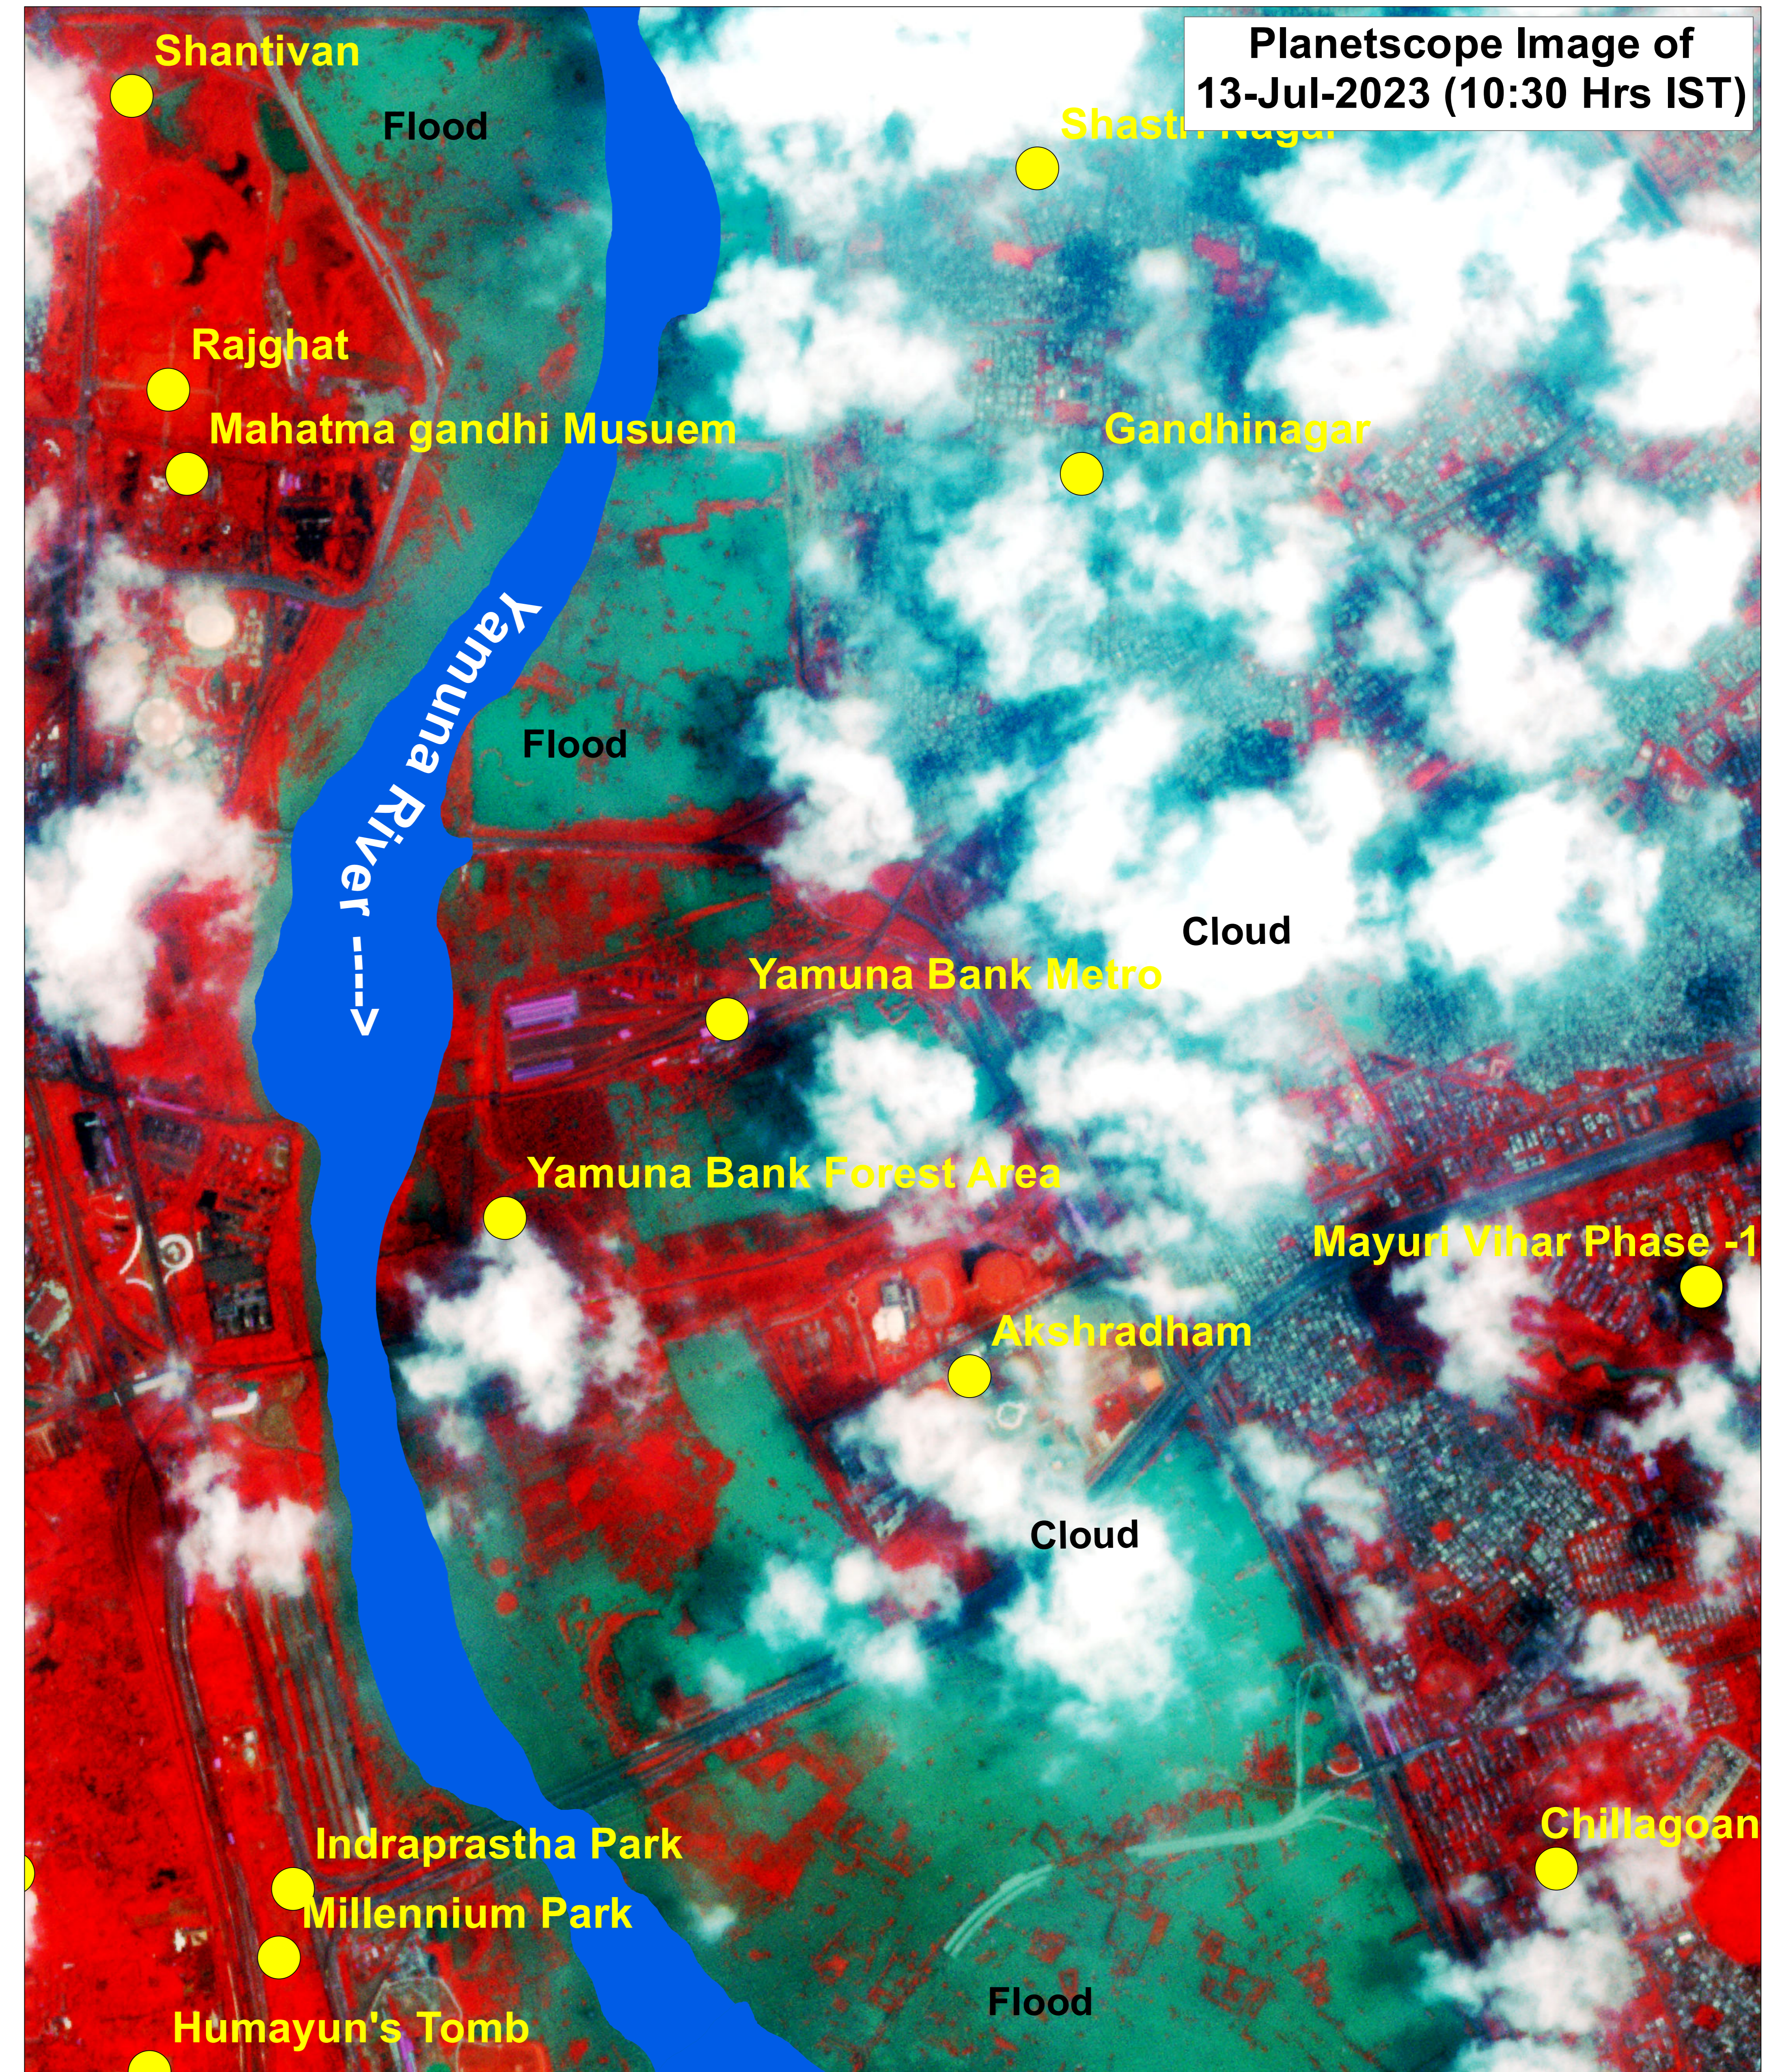

Satellite Image Showing Flood Inundation along Yamuna River & Standing water in Parts of Delhi

Date of Issue : 15.07.2023
MAP ID: 2023/FL/DL/14-VAP/13-Jul-2023

RRES
National Remote Sensing Centre, ISRO
Dept. of Space, Govt. of India
Hyderabad- 500 037
E-Mail: flood@nrsc.gov.in
www.nrsc.gov.in

For official use