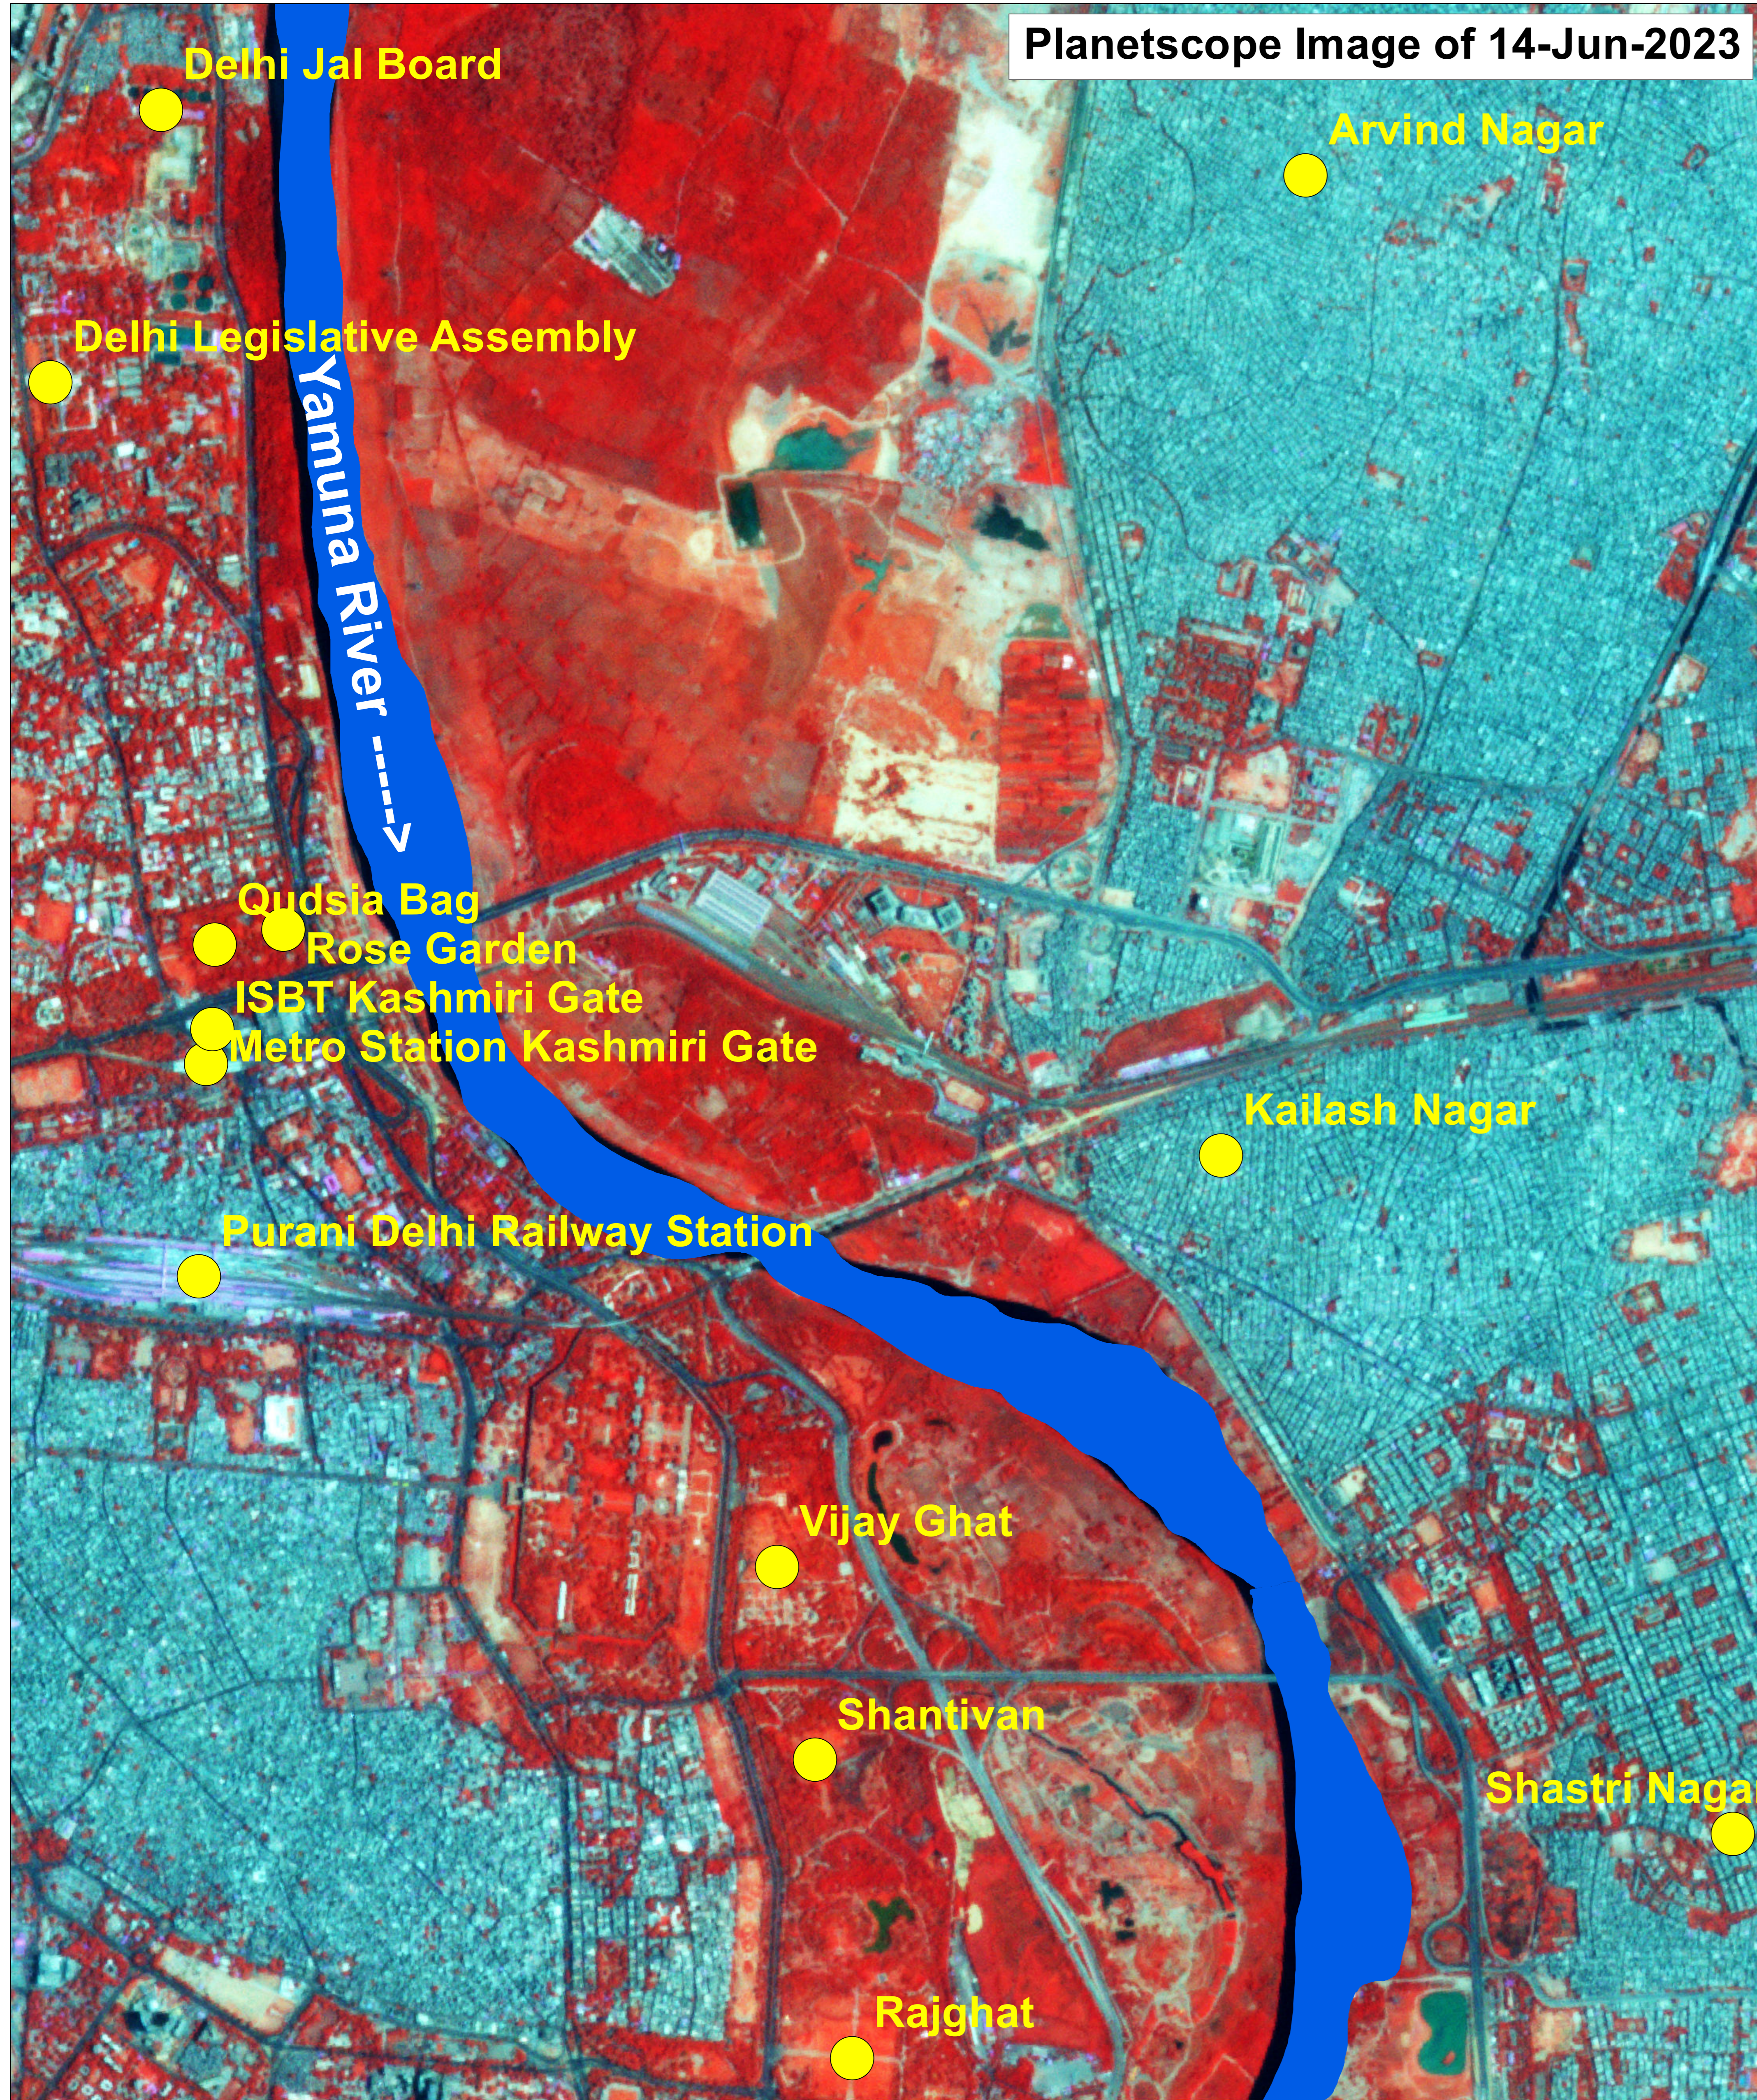

# Satellite Image Showing Flood Inundation along Yamuna River & Standing water in Parts of Delhi

Date of Issue : 15.07.2023  
MAP ID: 2023/FL/DL/11-VAP/13-Jul-2023

Planetscope Image of 14-Jun-2023

Planetscope Image of 13-Jul-2023 (10:30 Hrs IST)

# Satellite Image Showing Flood Inundation along Yamuna River & Standing water in Parts of Delhi

Date of Issue : 15.07.2023  
 MAP ID: 2023/FL/DL/12-VAP/13-Jul-2023

RRES  
 National Remote Sensing Centre, ISRO  
 Dept. of Space, Govt. of India  
 Hyderabad- 500 037  
 E-Mail: [flood@nrsc.gov.in](mailto:flood@nrsc.gov.in)  
[www.nrsc.gov.in](http://www.nrsc.gov.in)

# Satellite Image Showing Flood Inundation along Yamuna River & Standing water in Parts of Delhi

Date of Issue : 15.07.2023  
MAP ID: 2023/FL/DL/13-VAP/13-Jul-2023

RRES  
National Remote Sensing Centre, ISRO  
Dept. of Space, Govt. of India  
Hyderabad- 500 037  
E-Mail: [flood@nrsc.gov.in](mailto:flood@nrsc.gov.in)  
[www.nrsc.gov.in](http://www.nrsc.gov.in)

# Satellite Image Showing Flood Inundation along Yamuna River & Standing water in Parts of Delhi

Date of Issue : 15.07.2023  
MAP ID: 2023/FL/DL/14-VAP/13-Jul-2023

RRES  
National Remote Sensing Centre, ISRO  
Dept. of Space, Govt. of India  
Hyderabad- 500 037  
E-Mail: [flood@nrsc.gov.in](mailto:flood@nrsc.gov.in)  
[www.nrsc.gov.in](http://www.nrsc.gov.in)