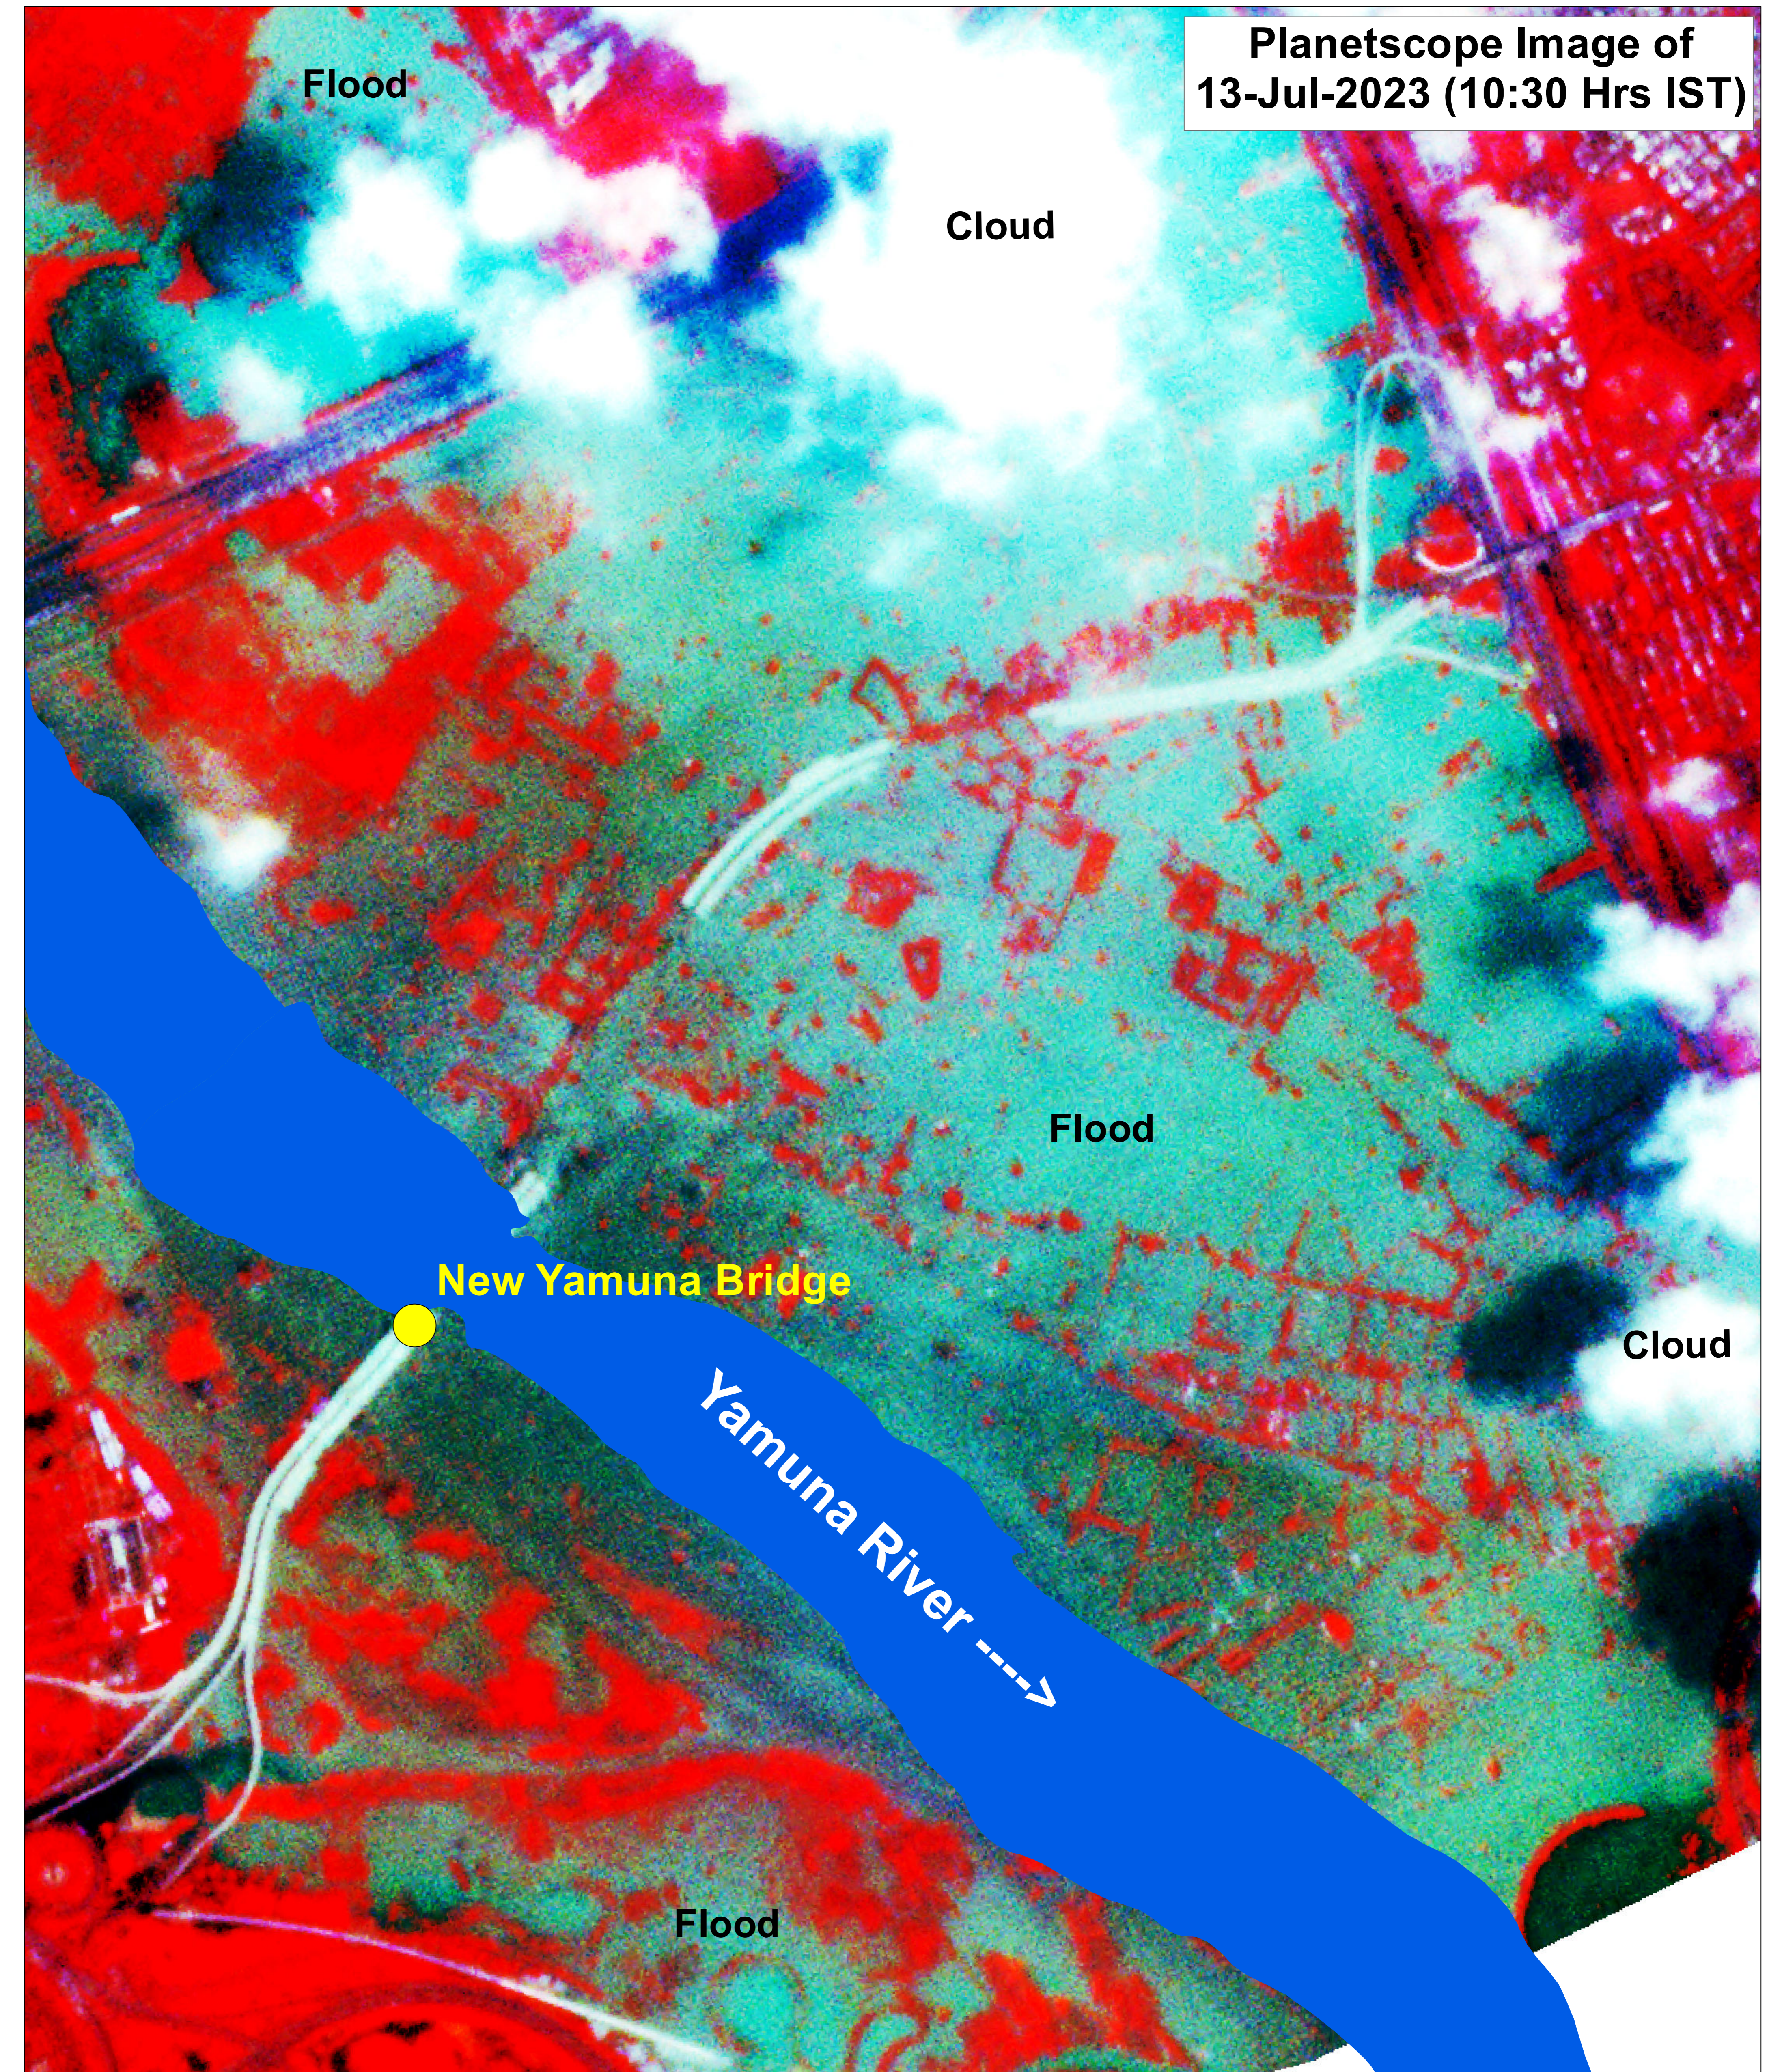

Satellite Image Showing Flood Inundation along Yamuna River & Standing water in Parts of Delhi

Date of Issue : 15.07.2023
MAP ID: 2023/FL/DL/15-VAP/13-Jul-2023

RRES
National Remote Sensing Centre, ISRO
Dept. of Space, Govt. of India
Hyderabad- 500 037
E-Mail: flood@nrsc.gov.in
www.nrsc.gov.in

For official use