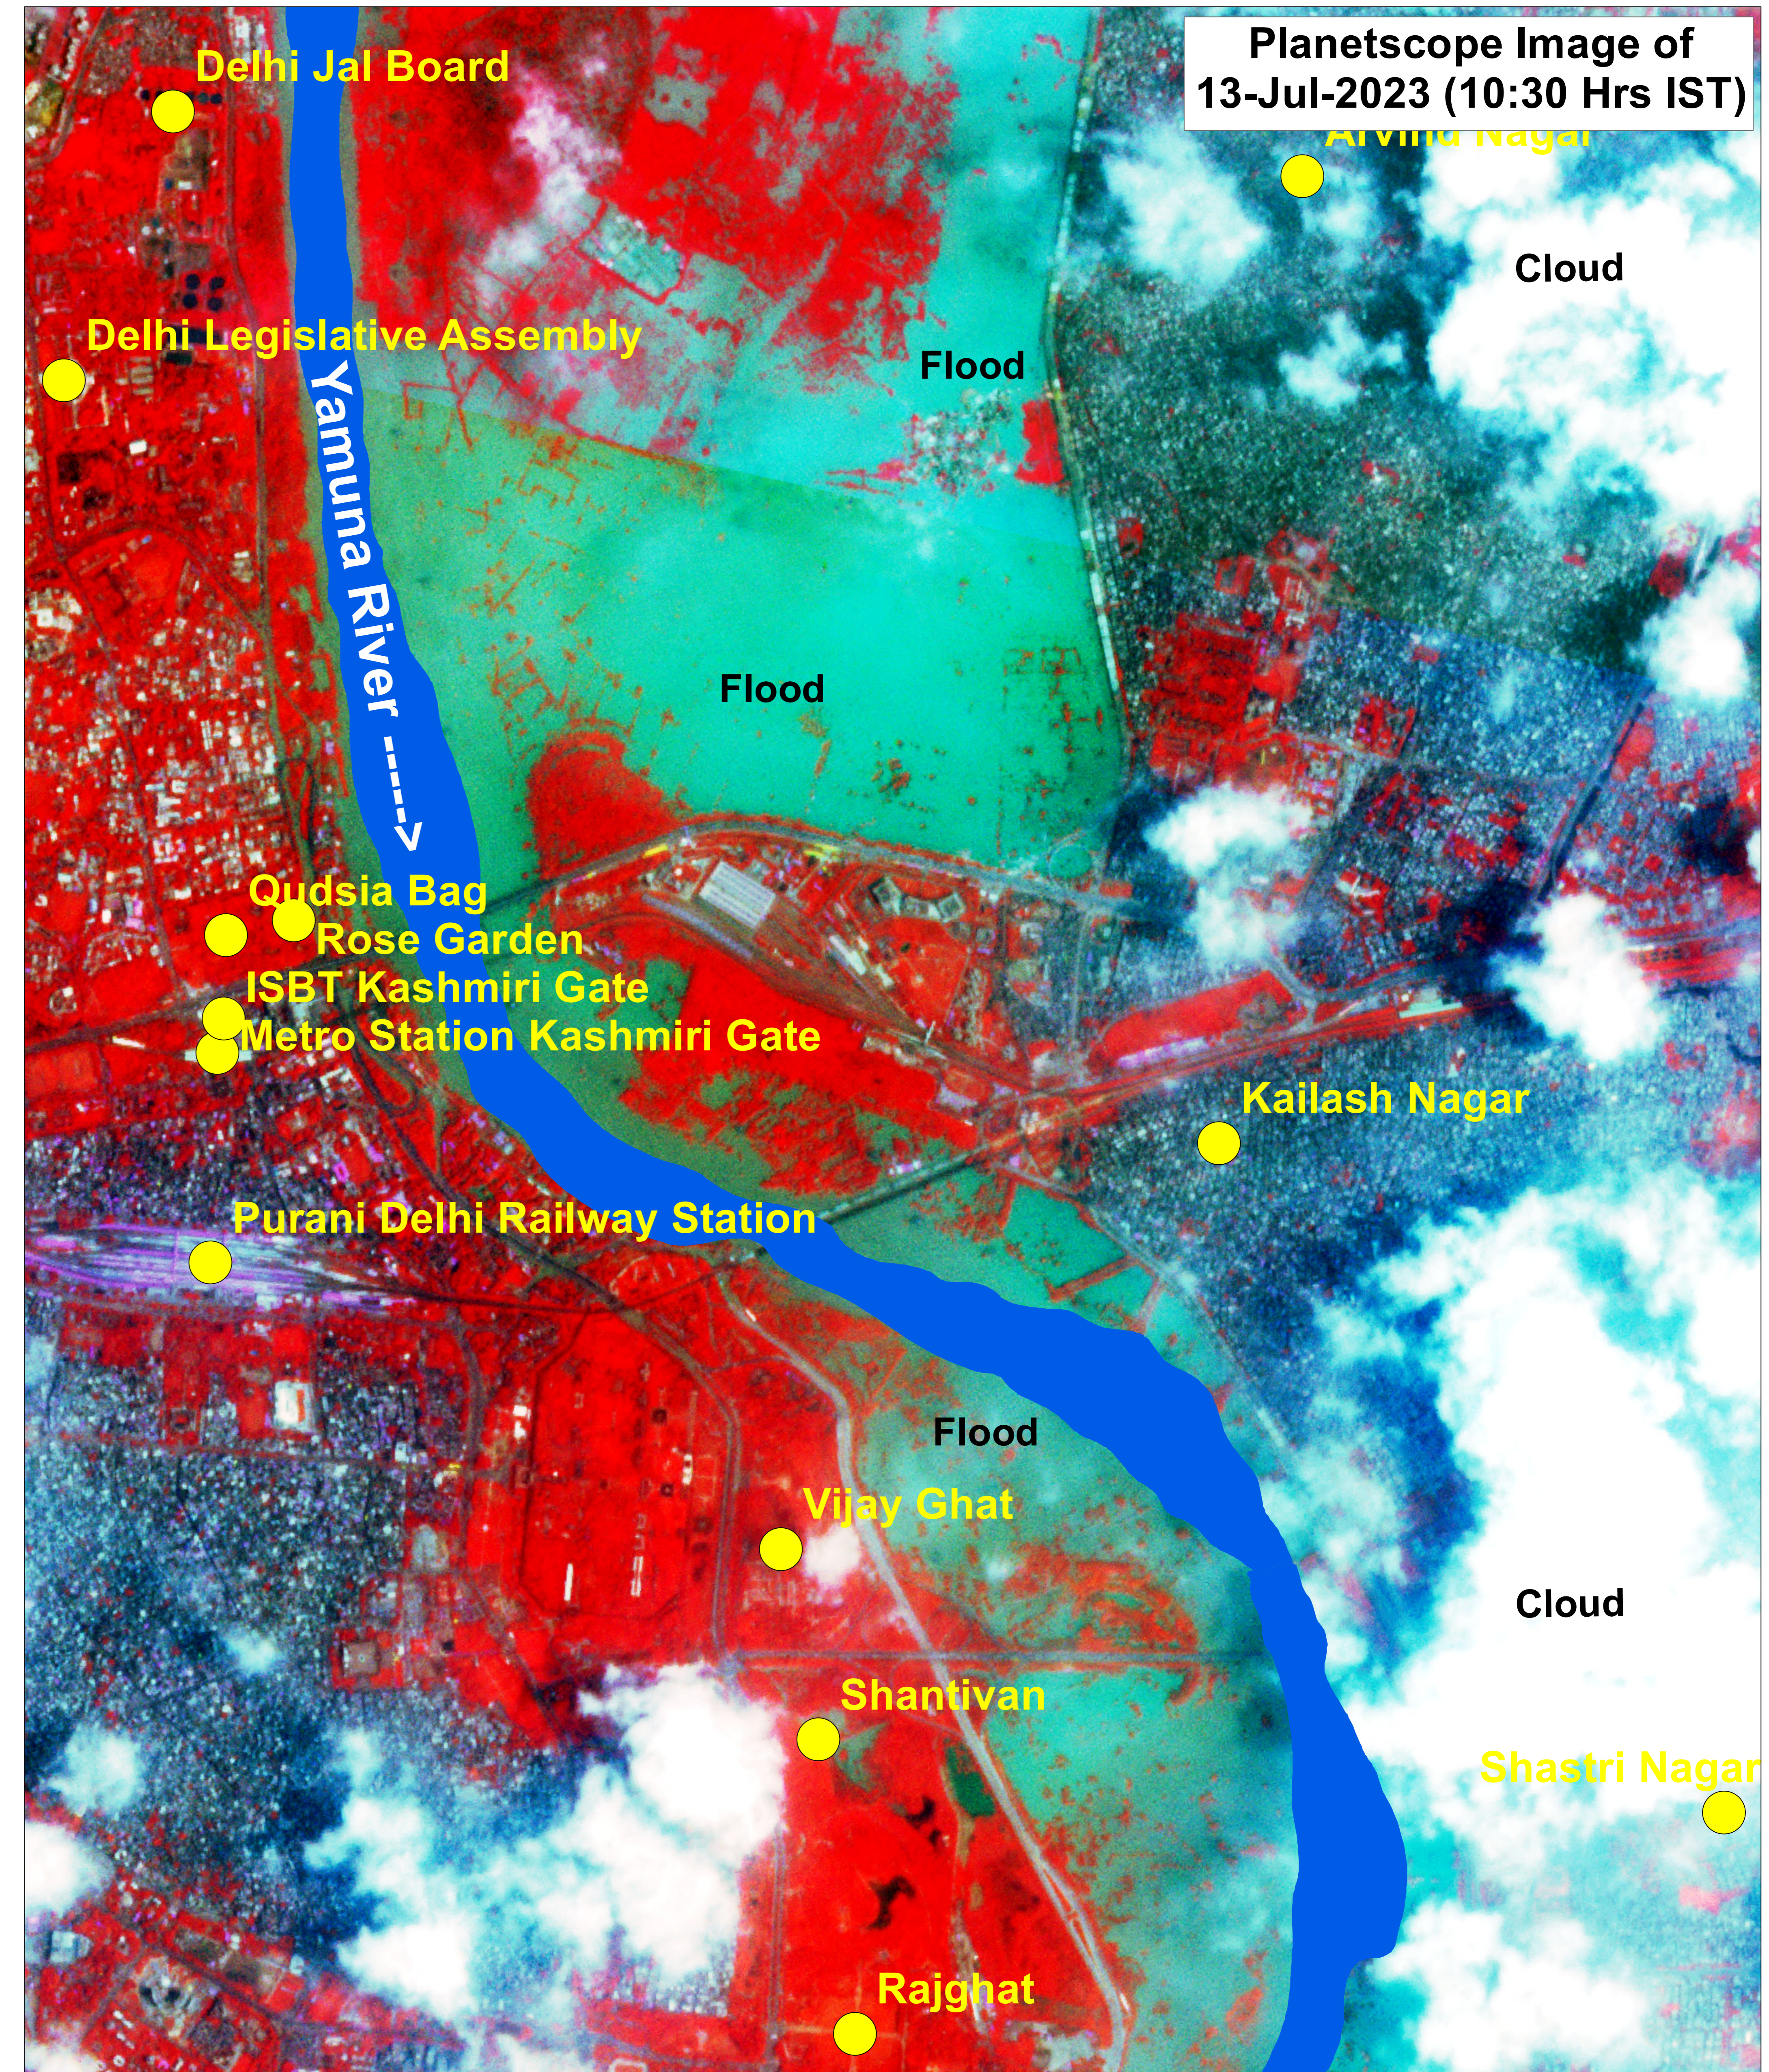

# Satellite Image Showing Flood Inundation along Yamuna River & Standing water in Parts of Delhi

Date of Issue : 15.07.2023  
MAP ID: 2023/FL/DL/11-VAP/13-Jul-2023

Planetscope Image of 14-Jun-2023

Planetscope Image of 13-Jul-2023 (10:30 Hrs IST)

# Satellite Image Showing Flood Inundation along Yamuna River & Standing water in Parts of Delhi

Date of Issue : 15.07.2023  
 MAP ID: 2023/FL/DL/12-VAP/13-Jul-2023

RRES  
 National Remote Sensing Centre, ISRO  
 Dept. of Space, Govt. of India  
 Hyderabad- 500 037  
 E-Mail: [flood@nrsc.gov.in](mailto:flood@nrsc.gov.in)  
[www.nrsc.gov.in](http://www.nrsc.gov.in)

# Satellite Image Showing Flood Inundation along Yamuna River & Standing water in Parts of Delhi

Date of Issue : 15.07.2023  
MAP ID: 2023/FL/DL/13-VAP/13-Jul-2023

RRES  
National Remote Sensing Centre, ISRO  
Dept. of Space, Govt. of India  
Hyderabad- 500 037  
E-Mail: [flood@nrsc.gov.in](mailto:flood@nrsc.gov.in)  
[www.nrsc.gov.in](http://www.nrsc.gov.in)