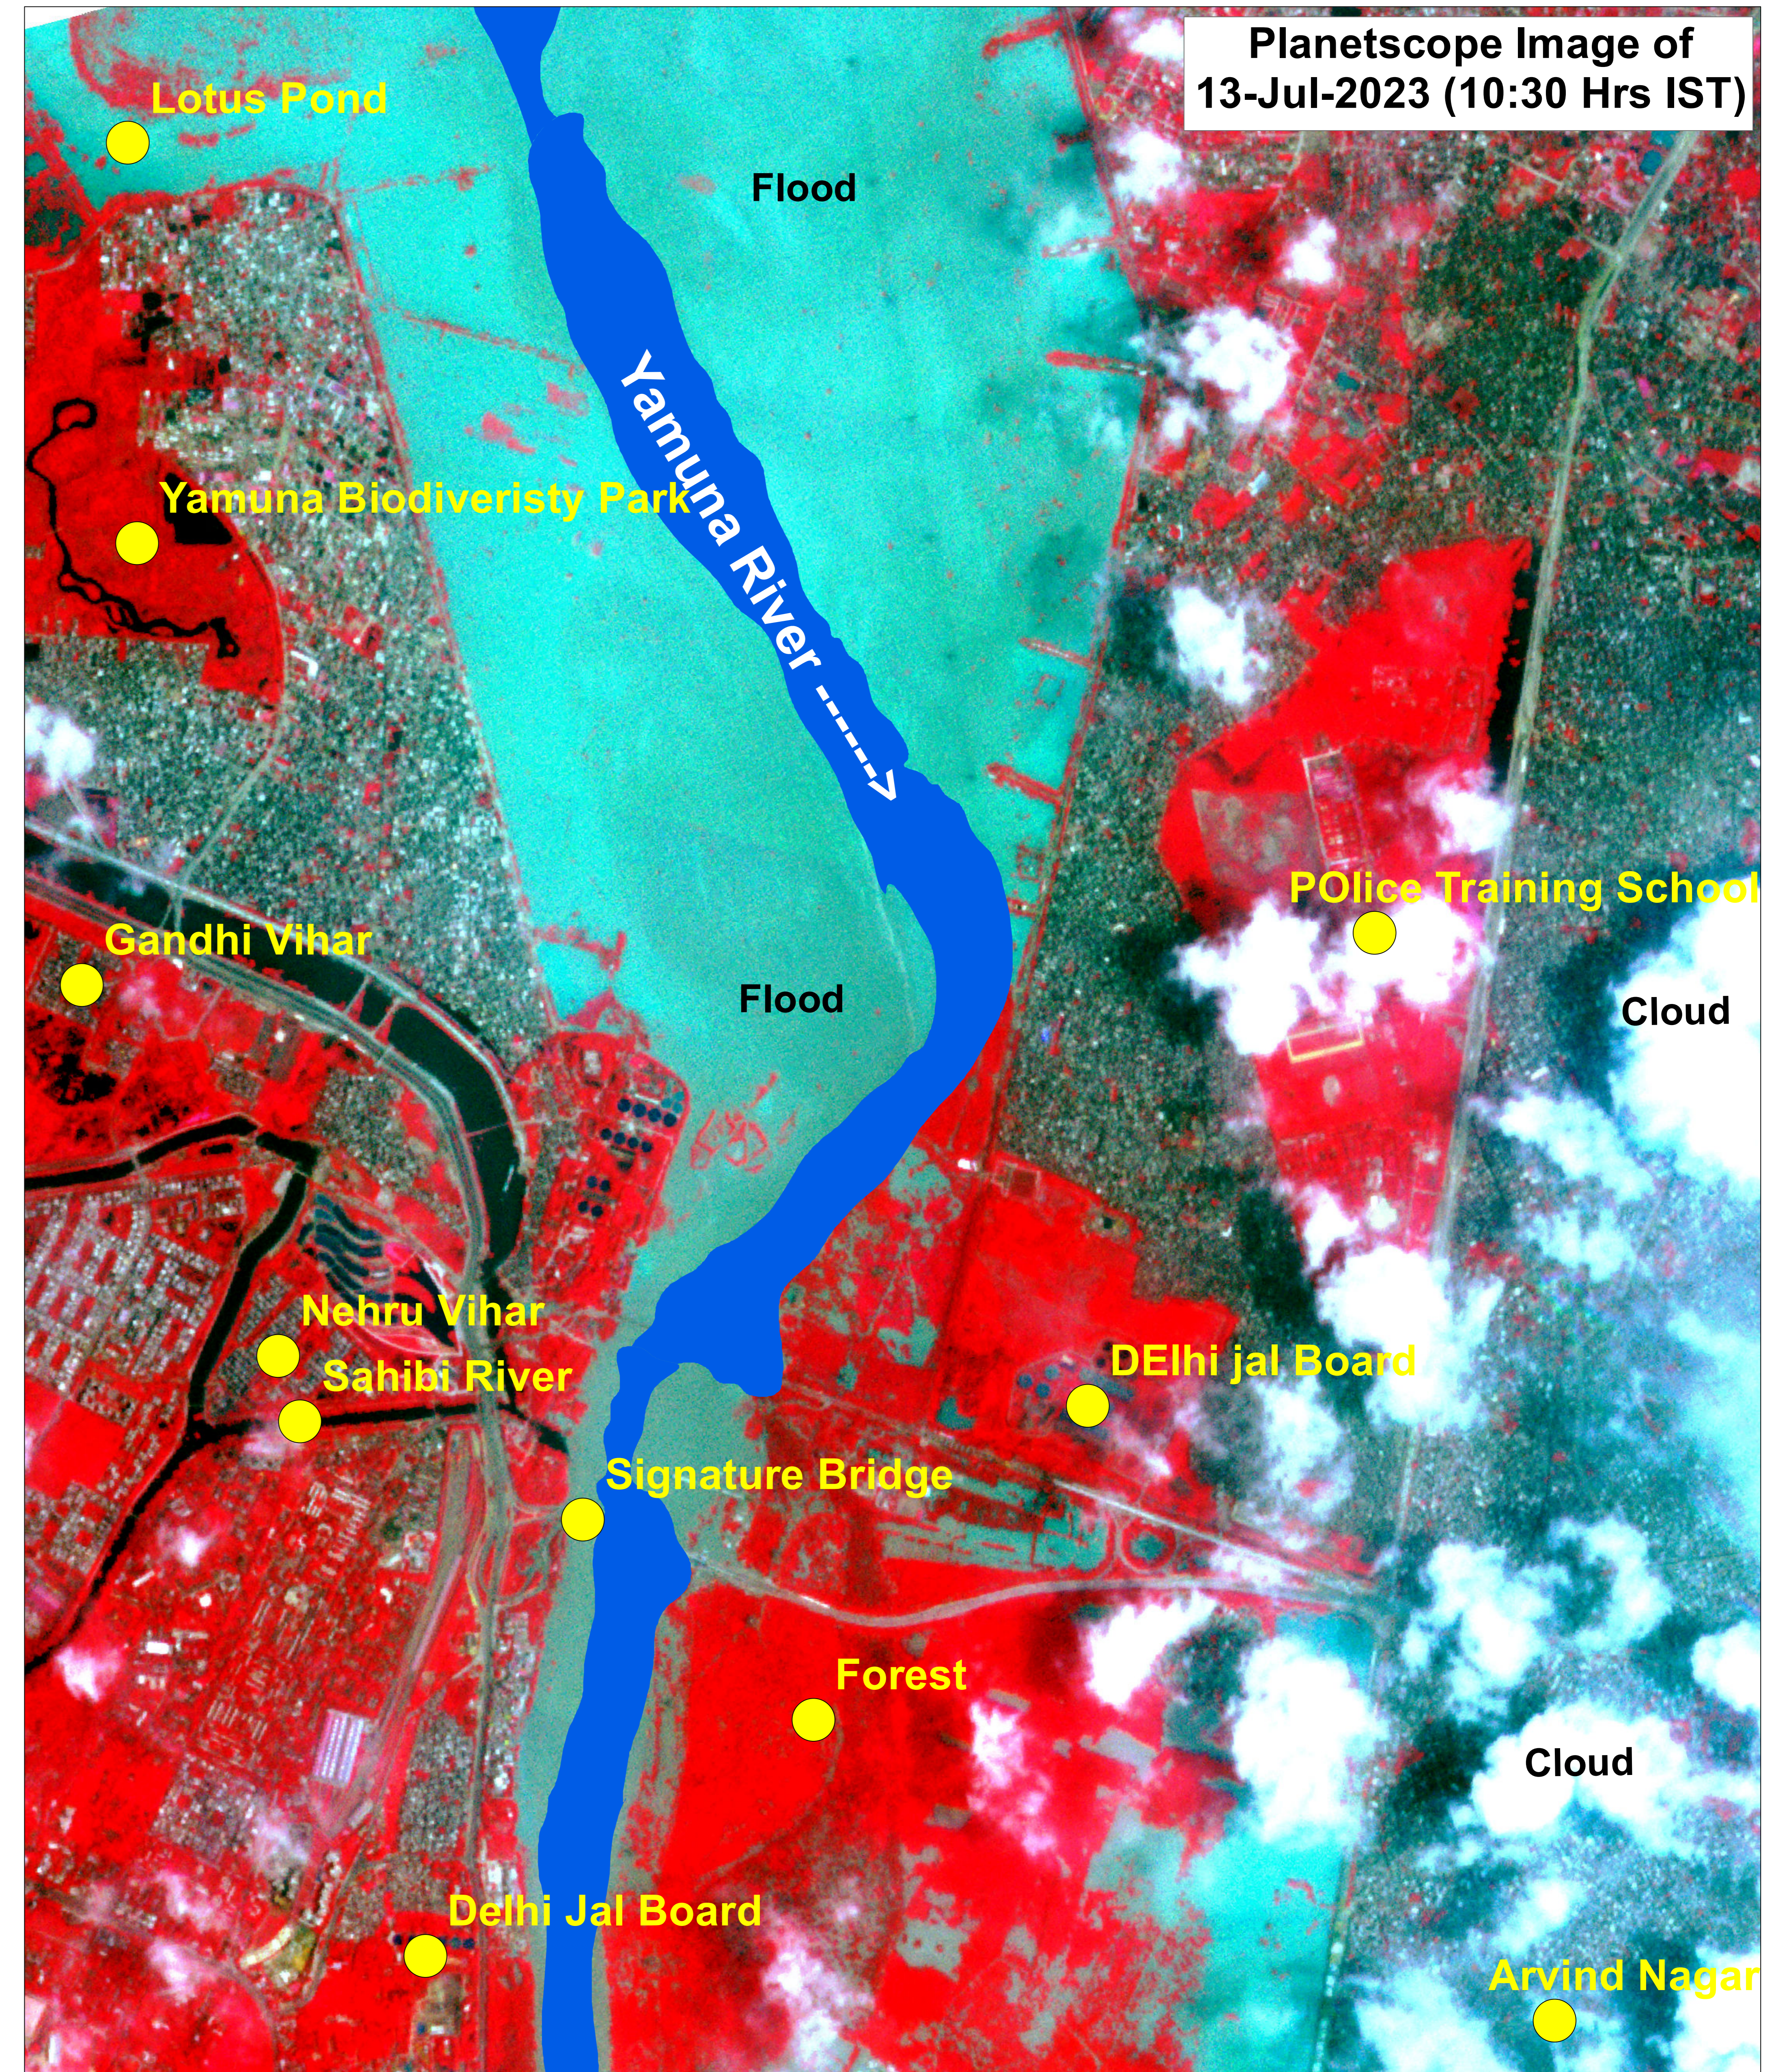

# Satellite Image Showing Flood Inundation along Yamuna River & Standing water in Parts of Delhi

Date of Issue : 15.07.2023  
MAP ID: 2023/FL/DL/11-VAP/13-Jul-2023

Planetscope Image of 14-Jun-2023

Planetscope Image of 13-Jul-2023 (10:30 Hrs IST)

# Satellite Image Showing Flood Inundation along Yamuna River & Standing water in Parts of Delhi

Date of Issue : 15.07.2023  
 MAP ID: 2023/FL/DL/12-VAP/13-Jul-2023

RRES  
 National Remote Sensing Centre, ISRO  
 Dept. of Space, Govt. of India  
 Hyderabad- 500 037  
 E-Mail: [flood@nrsc.gov.in](mailto:flood@nrsc.gov.in)  
[www.nrsc.gov.in](http://www.nrsc.gov.in)

# Satellite Image Showing Flood Inundation along Yamuna River & Standing water in Parts of Delhi

Date of Issue : 15.07.2023  
MAP ID: 2023/FL/DL/13-VAP/13-Jul-2023

RRES  
National Remote Sensing Centre, ISRO  
Dept. of Space, Govt. of India  
Hyderabad- 500 037  
E-Mail: [flood@nrsc.gov.in](mailto:flood@nrsc.gov.in)  
[www.nrsc.gov.in](http://www.nrsc.gov.in)