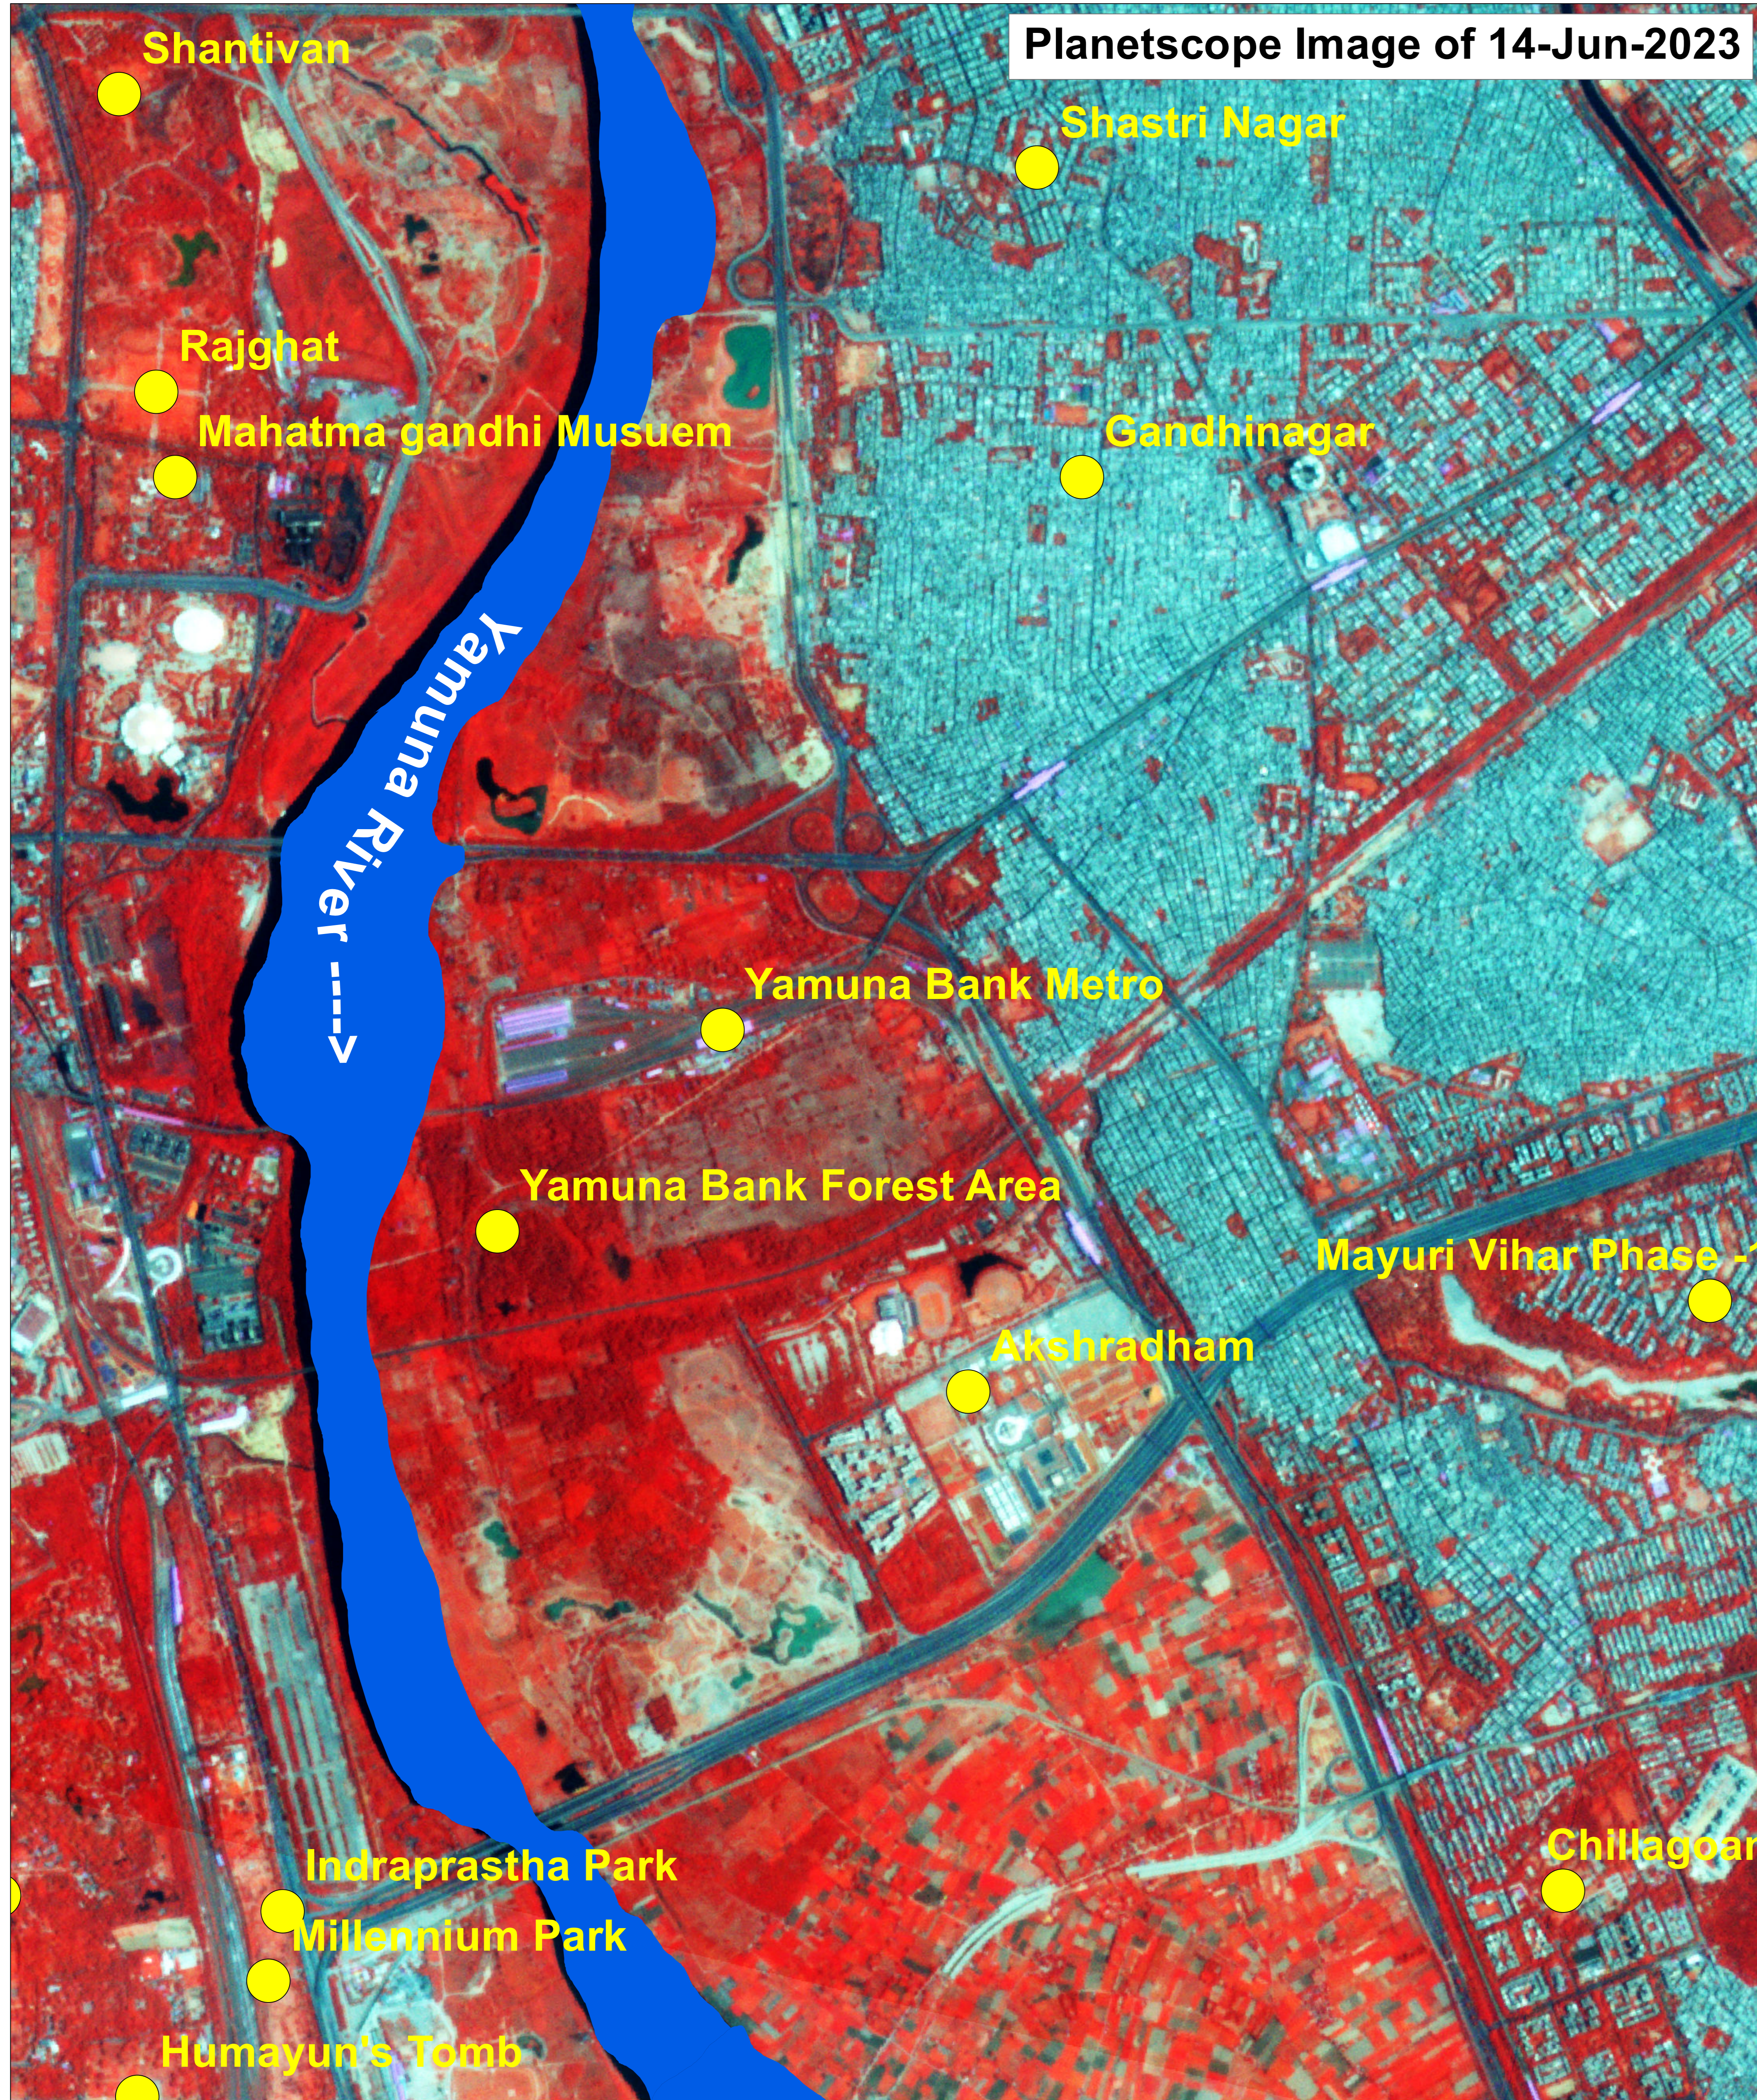

# Satellite Image Showing Flood Inundation along Yamuna River & Standing water in Parts of Delhi

Date of Issue : 15.07.2023  
MAP ID: 2023/FL/DL/11-VAP/13-Jul-2023

Planetscope Image of 14-Jun-2023

Planetscope Image of 13-Jul-2023 (10:30 Hrs IST)

# Satellite Image Showing Flood Inundation along Yamuna River & Standing water in Parts of Delhi

Date of Issue : 15.07.2023  
 MAP ID: 2023/FL/DL/12-VAP/13-Jul-2023

RRES  
 National Remote Sensing Centre, ISRO  
 Dept. of Space, Govt. of India  
 Hyderabad- 500 037  
 E-Mail: [flood@nrsc.gov.in](mailto:flood@nrsc.gov.in)  
[www.nrsc.gov.in](http://www.nrsc.gov.in)

# Satellite Image Showing Flood Inundation along Yamuna River & Standing water in Parts of Delhi

Date of Issue : 15.07.2023  
MAP ID: 2023/FL/DL/13-VAP/13-Jul-2023

RRES  
National Remote Sensing Centre, ISRO  
Dept. of Space, Govt. of India  
Hyderabad- 500 037  
E-Mail: [flood@nrsc.gov.in](mailto:flood@nrsc.gov.in)  
[www.nrsc.gov.in](http://www.nrsc.gov.in)

# Satellite Image Showing Flood Inundation along Yamuna River & Standing water in Parts of Delhi

Date of Issue : 15.07.2023  
MAP ID: 2023/FL/DL/14-VAP/13-Jul-2023

RRES  
National Remote Sensing Centre, ISRO  
Dept. of Space, Govt. of India  
Hyderabad- 500 037  
E-Mail: [flood@nrsc.gov.in](mailto:flood@nrsc.gov.in)  
[www.nrsc.gov.in](http://www.nrsc.gov.in)