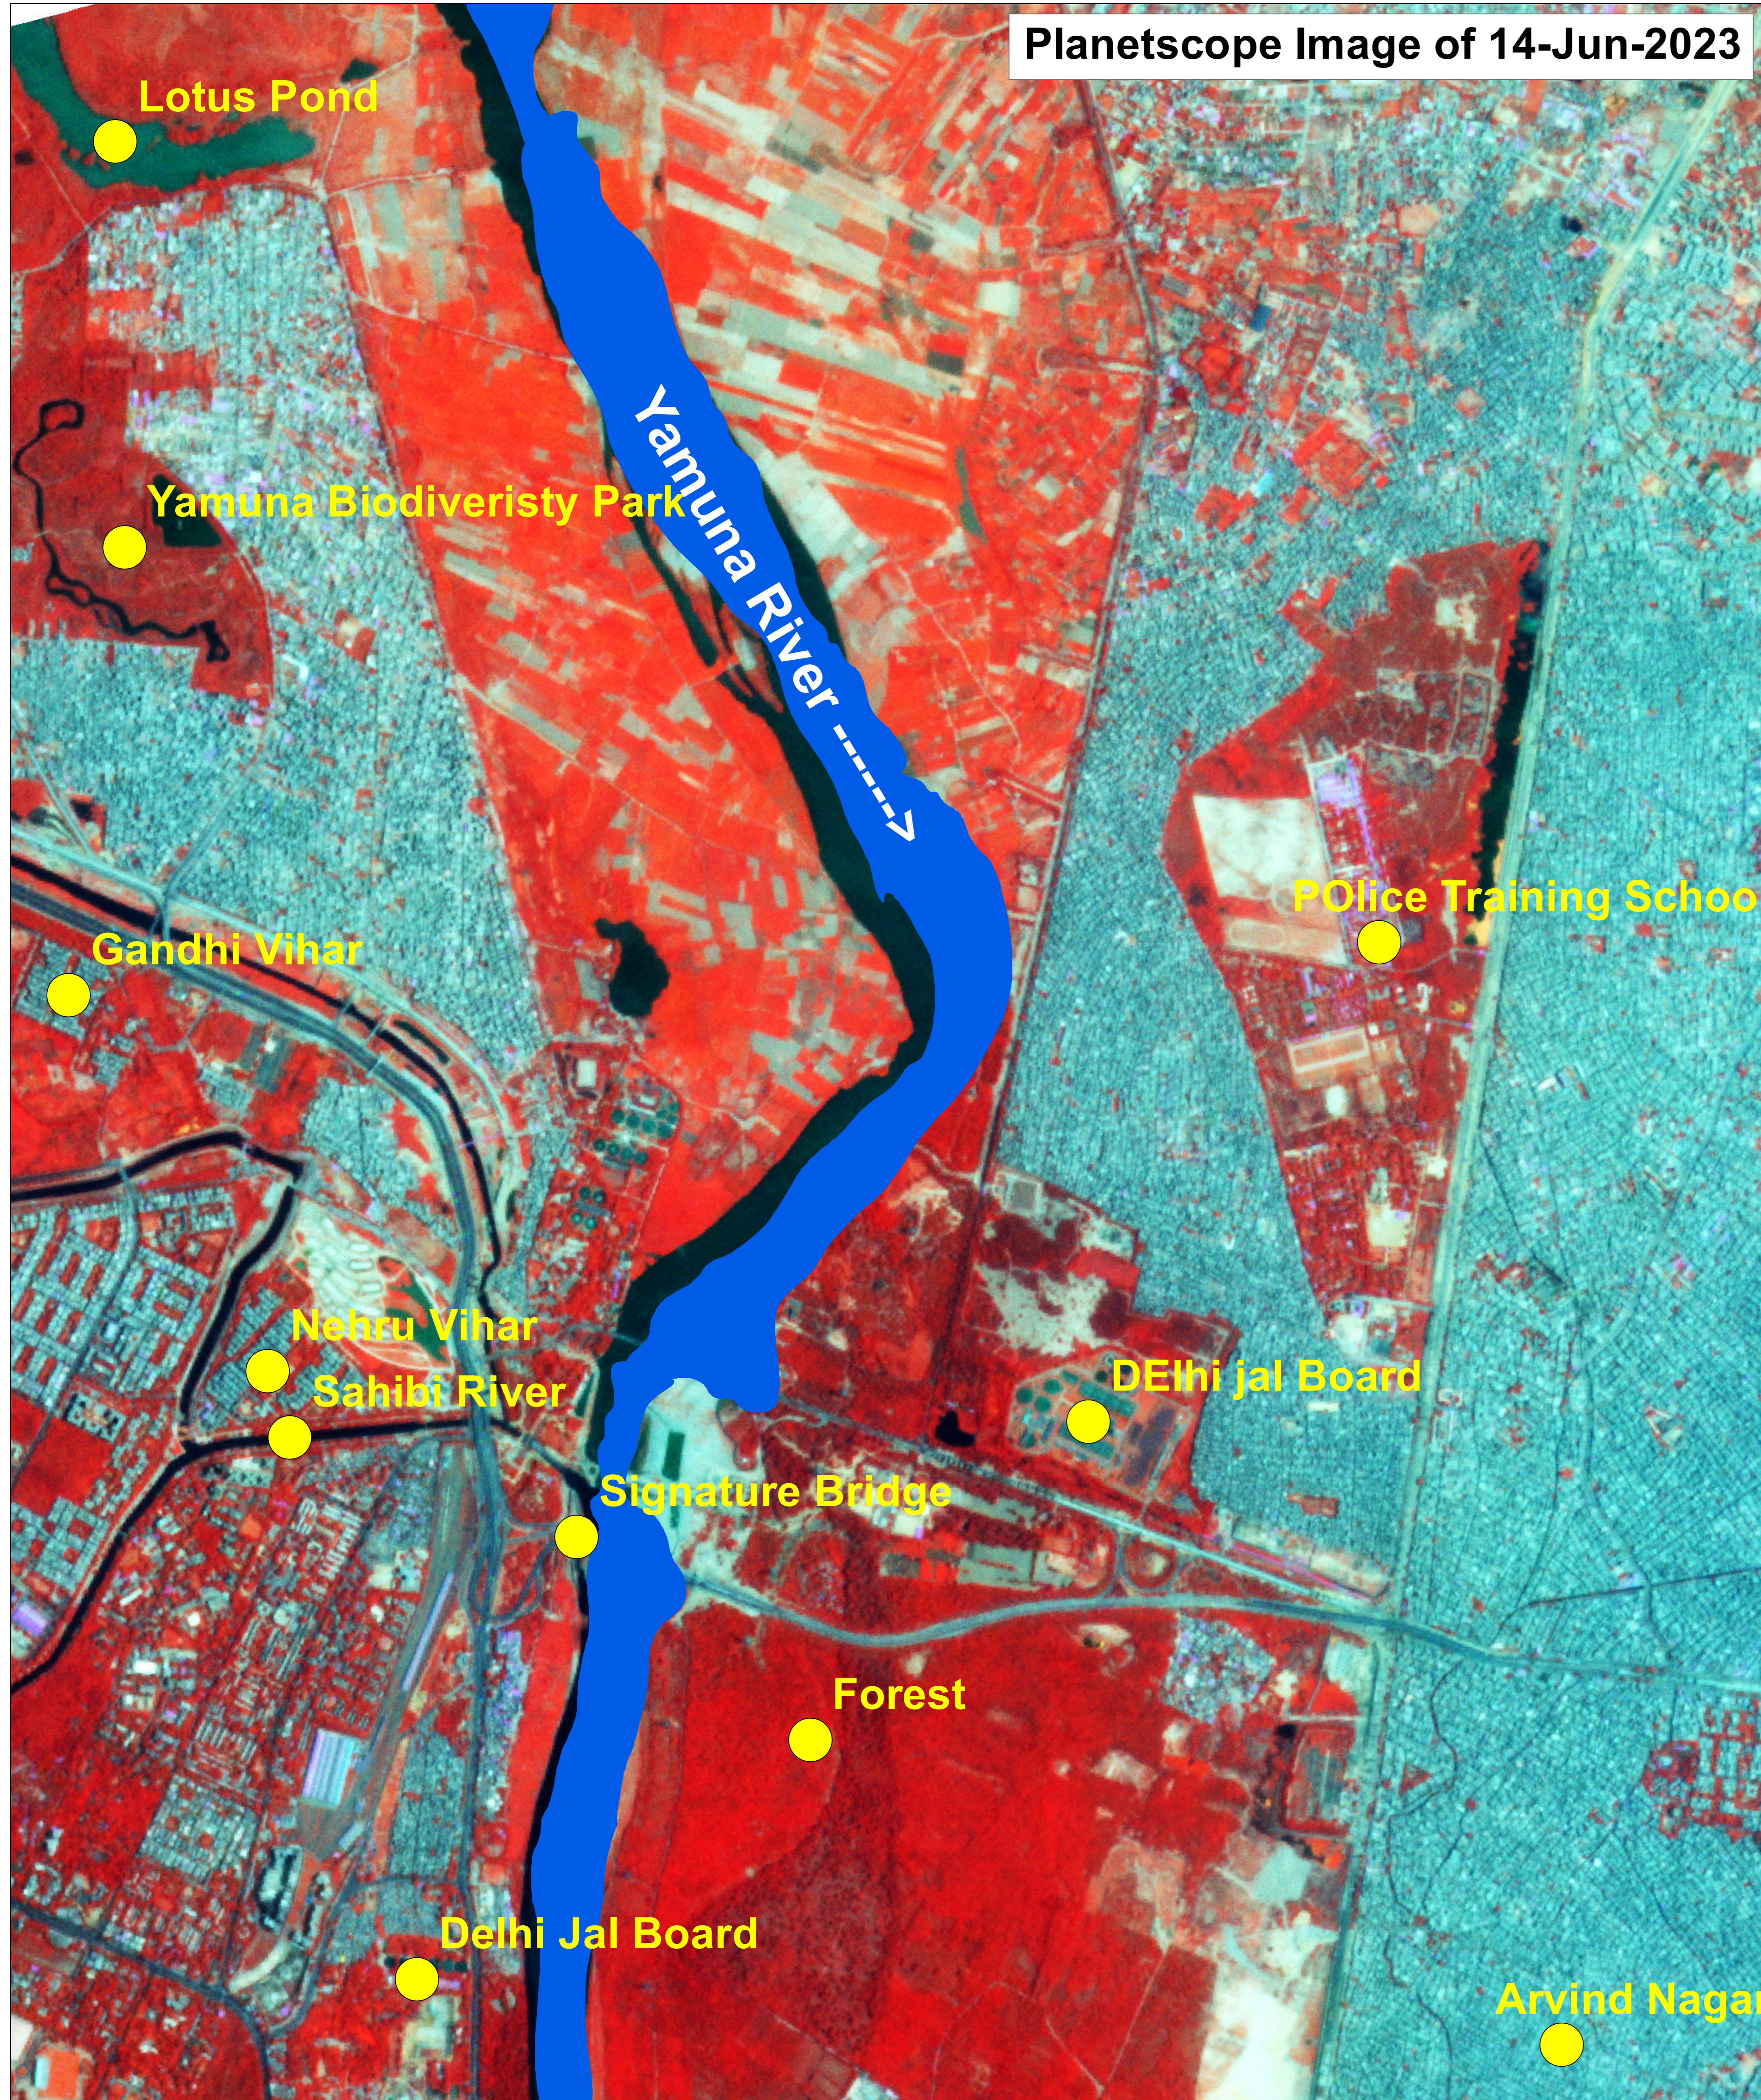

# Satellite Image Showing Flood Inundation along Yamuna River & Standing water in Parts of Delhi

Date of Issue : 15.07.2023  
MAP ID: 2023/FL/DL/11-VAP/13-Jul-2023

Planetscope Image of 14-Jun-2023

Planetscope Image of 13-Jul-2023 (10:30 Hrs IST)

# Satellite Image Showing Flood Inundation along Yamuna River & Standing water in Parts of Delhi

Date of Issue : 15.07.2023  
 MAP ID: 2023/FL/DL/12-VAP/13-Jul-2023

RRES  
 National Remote Sensing Centre, ISRO  
 Dept. of Space, Govt. of India  
 Hyderabad- 500 037  
 E-Mail: [flood@nrsc.gov.in](mailto:flood@nrsc.gov.in)  
[www.nrsc.gov.in](http://www.nrsc.gov.in)

# Satellite Image Showing Flood Inundation along Yamuna River & Standing water in Parts of Delhi

Date of Issue : 15.07.2023  
MAP ID: 2023/FL/DL/13-VAP/13-Jul-2023

RRES  
National Remote Sensing Centre, ISRO  
Dept. of Space, Govt. of India  
Hyderabad- 500 037  
E-Mail: [flood@nrsc.gov.in](mailto:flood@nrsc.gov.in)  
[www.nrsc.gov.in](http://www.nrsc.gov.in)