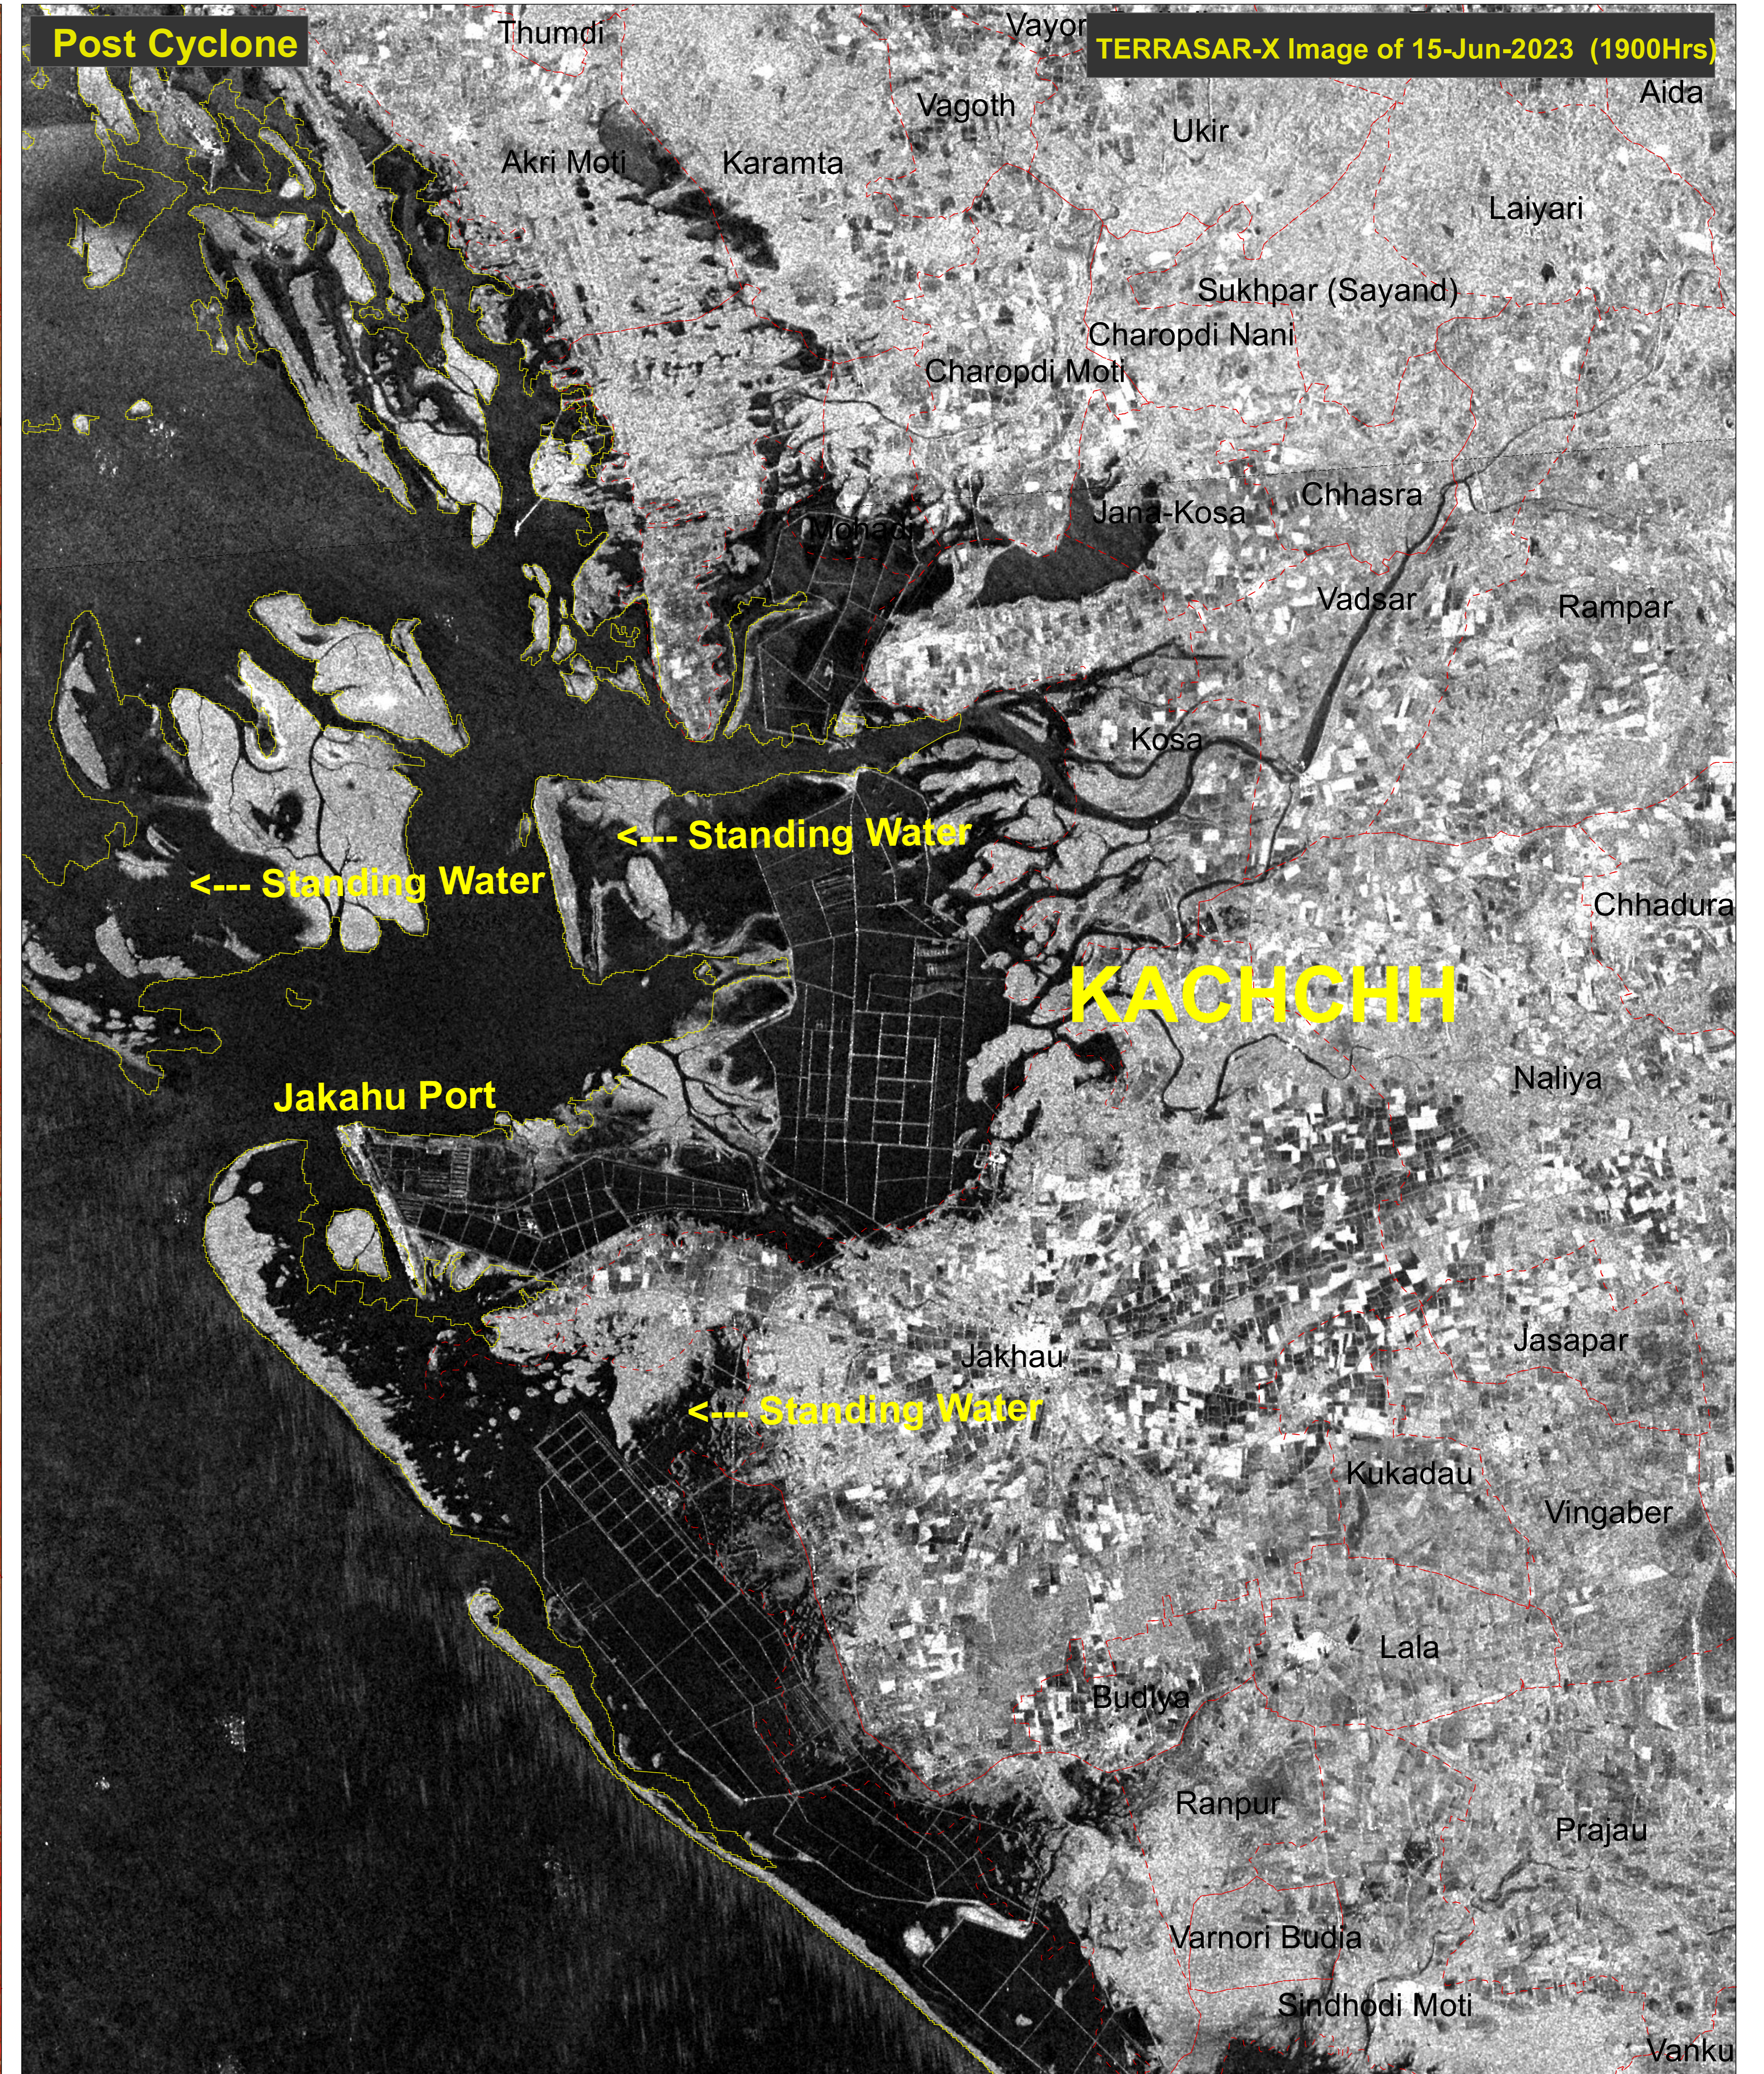

View of Jakhau Port and surroundings , Kachchh District, Gujarat State (Standing water due to heavy rainfall during Biparjoy Cyclone)

Legend

- Village Boundary
- District Boundary

This map is prepared using TERRASAR-X satellite image received under International Charter, Call ID-948.